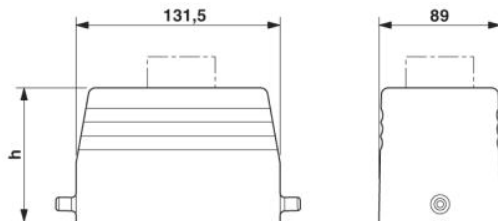

Technical data

General data	
Note	For contact inserts HC-B48, DD216, M
Design	B48
Height	96 mm
Width	89 mm

HC-B 48-TFL/PG36S Order No.: 1772146
<http://eshop.phoenixcontact.de/phoenix/treeViewClick.do?UID=1772146>

Length	131.5 mm
Housing type	Sleeve housings
Locking type	for single locking latch
Type of the screw connection	1x Pg36
Pg screw connection	With
Wrench size, union nut	47 mm
Cable exit	Lateral
External cable diameter	24 mm ... 33 mm
Degree of protection	IP65
Ambient temperature (operation)	-40 °C ... 125 °C
Housing material	Aluminum, die-cast
Housing surface material	Powder-coated, gray
Cable gland material	Nickel-plated brass
Cable seal material	NBR

Certificates / Approvals

Certification

GOST

Diagrams/Drawings

Dimensioned drawing

HC-B 48-TFL/PG36S Order No.: 1772146

<http://eshop.phoenixcontact.de/phoenix/treeViewClick.do?UID=1772146>

Address