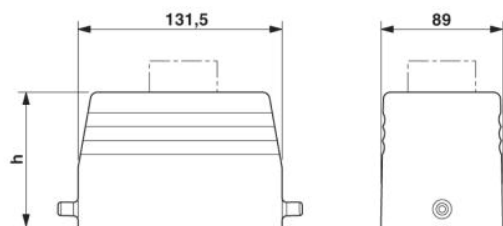

Technical data

General data	
Note	For contact inserts HC-B48, DD216, M
Design	B48
Height	96 mm
Width	89 mm
Length	131.5 mm
Housing type	Sleeve housings
Locking type	for single locking latch
Type of the screw connection	1x Pg29

HC-B 48-TFL/PG29G Order No.: 1772159

<http://eshop.phoenixcontact.de/phoenix/treeViewClick.do?UID=1772159>

Pg screw connection	With
Wrench size, union nut	37 mm
Cable exit	Straight
External cable diameter	18 mm ... 27 mm
Degree of protection	IP65
Ambient temperature (operation)	-40 °C ... 125 °C
Housing material	Aluminum, die-cast
Housing surface material	Powder-coated, gray
Cable gland material	Nickel-plated brass
Cable seal material	NBR

Certificates / Approvals

Certification

GOST

Diagrams/Drawings

Dimensioned drawing

HC-B 48-TFL/PG29G Order No.: 1772159
<http://eshop.phoenixcontact.de/phoenix/treeViewClick.do?UID=1772159>

Address

PHOENIX CONTACT Inc., USA
586 Fulling Mill Road
Middletown, PA 17057, USA
Phone (800) 888-7388
Fax (717) 944-1625
<http://www.phoenixcon.com>