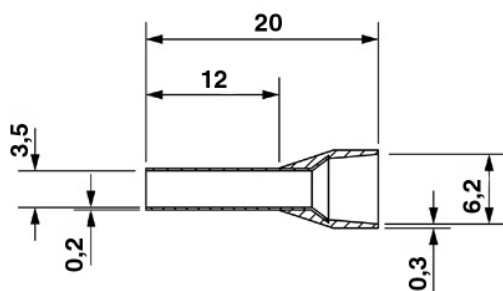

Technical data

General

Length (b)	20 mm
Color	yellow
Material	E-CU
Sleeve length	12 mm
Inner dimension of the insulating collar (d)	6.2 mm

AI 6 -12 YE Order No.: 3200548

<http://eshop.phoenixcontact.de/phoenix/treeViewClick.do?UID=3200548>

Ferrule diameter	3.5 mm
Insulating collar thickness	0.3 mm
Sleeve wall thickness	0.2 mm

Certificates / Approvals

Certification

CSA, UCSA

Diagrams/Drawings

Dimensioned drawing

AI 6 -12 YE Order No.: 3200548

<http://eshop.phoenixcontact.de/phoenix/treeViewClick.do?UID=3200548>