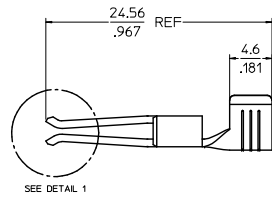

[sales@integrated-circuit.com](mailto:sales@integrated-circuit.com)

SEE SHEET 1 DEC. NO. 0442624306-8882 DRAWN: SCUMER 2005/07/22 CHKC: [blank] APPROVED: [blank] 2005/11/29 REV: [blank]	QUALITY SYMBOLS	GENERAL TOLERANCES (UNLESS SPECIFIED)	DRAGON STYLE	SCALE	DESIGN UNITS	THIRD ANGLE PROJECTION	
	∇=0	4 PLACES ± --- ± ---	MM/IN	5:1	INCH	☉	
	∇=0	3 PLACES ± --- ± .010					
	∇=0	2 PLACES ± 0.25 ± .010					
		1 PLACE ± 0.25 ± ---					
		ANGULAR ± 1/2°					
		DRAFT WHERE APPLICABLE MUST REMAIN WITHIN DIMENSIONS					
			MATERIAL NO.	DOCUMENT NO.		SHEET NO.	
			SEE CHART	SD-44262-100		2 OF 2	
			SIZE D				
			THIS DRAWING CONTAINS INFORMATION THAT IS PROPRIETARY TO MOLEX INCORPORATED AND SHOULD NOT BE USED WITHOUT WRITTEN PERMISSION				