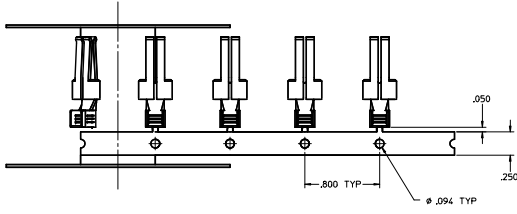

[sales@integrated-circuit.com](mailto:sales@integrated-circuit.com)

SEE SHEET 1 DEC. NO. 0442624306-8882 DRAWN: SCUMER 2005/07/22 CHKC: [blank] APPROVED: [blank] 2005/11/29 REV: [blank]	QUALITY SYMBOLS	GENERAL TOLERANCES (UNLESS SPECIFIED)	DRAGON STYLE	SCALE	DESIGN UNITS	THIRD ANGLE PROJECTION	
	∇=0	4 PLACES ± --- ± ---	MM/IN	5:1	INCH	☉	
	∇=0	3 PLACES ± --- ± .010					
	∇=0	2 PLACES ± 0.25 ± .010					
		1 PLACE ± 0.25 ± ---					
		ANGULAR ± 1/2°					
		DRAFT WHERE APPLICABLE MUST REMAIN WITHIN DIMENSIONS					
			MATERIAL NO.	DOCUMENT NO.		SHEET NO.	
			SEE CHART	SD-44262-100		2 OF 2	
			SIZE D				
			THIS DRAWING CONTAINS INFORMATION THAT IS PROPRIETARY TO MOLEX INCORPORATED AND SHOULD NOT BE USED WITHOUT WRITTEN PERMISSION				