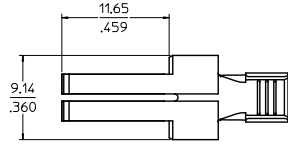

[sales@integrated-circuit.com](mailto:sales@integrated-circuit.com)

SEE SHEET 1 DEC. NO. 0442624306-8882 DRAWN: SCUMER 2005/07/22 CHKC: [blank] APPROVED: [blank] 2005/11/29 REV: [blank]	QUALITY SYMBOLS	GENERAL TOLERANCES (UNLESS SPECIFIED)	DRAGON STYLE	SCALE	DESIGN UNITS	THIRD ANGLE PROJECTION	
	∇=0	4 PLACES ± --- ± ---	MM/IN	5:1	INCH	☉	
	∇=0	3 PLACES ± --- ± .010					
	∇=0	2 PLACES ± 0.25 ± .010					
		1 PLACE ± 0.25 ± ---					
		ANGULAR ± 1/2°					
		DRAFT WHERE APPLICABLE MUST REMAIN WITHIN DIMENSIONS					
			MATERIAL NO.	DOCUMENT NO.		SHEET NO.	
			SEE CHART	SD-44262-100		2 OF 2	
			SIZE D				
			THIS DRAWING CONTAINS INFORMATION THAT IS PROPRIETARY TO MOLEX INCORPORATED AND SHOULD NOT BE USED WITHOUT WRITTEN PERMISSION				