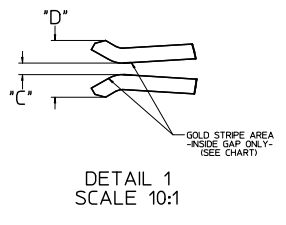

[sales@integrated-circuit.com](mailto:sales@integrated-circuit.com)

SEE SHEET 1 DEC. NO. 0442624306-8882 DRAWN: SCUMER 2005/07/22 CHKC: [blank] APPROVED: [blank] 2005/11/29 REV: [blank]	QUALITY SYMBOLS	GENERAL TOLERANCES (UNLESS SPECIFIED)	DRAGON STYLE	SCALE	DESIGN UNITS	THIRD ANGLE PROJECTION	
	∇=0	4 PLACES ± --- ± ---	MM/IN	5:1	INCH	☉	
	∇=0	3 PLACES ± --- ± .010					
	∇=0	2 PLACES ± 0.25 ± .010					
		1 PLACE ± 0.25 ± ---					
		ANGULAR ± 1/2°					
		DRAFT WHERE APPLICABLE MUST REMAIN WITHIN DIMENSIONS					
			MATERIAL NO.	DOCUMENT NO.		SHEET NO.	
			SEE CHART	SD-44262-100		2 OF 2	
			SIZE D				
			THIS DRAWING CONTAINS INFORMATION THAT IS PROPRIETARY TO MOLEX INCORPORATED AND SHOULD NOT BE USED WITHOUT WRITTEN PERMISSION				