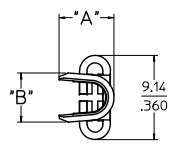

[sales@integrated-circuit.com](mailto:sales@integrated-circuit.com)

SEE SHEET 1 DEC. NO. 0442624306-8882 DRAWN: SCUMER 2005/07/22 CHKC: [blank] APPROVED: [blank] 2005/11/29 REV: [blank]	QUALITY SYMBOLS	GENERAL TOLERANCES (UNLESS SPECIFIED)	DRAGON STYLE	SCALE	DESIGN UNITS	THIRD ANGLE PROJECTION	
	∇=0	4 PLACES ± --- ± ---	MM/IN	5:1	INCH	☉	
	∇=0	3 PLACES ± --- ± .010					
	∇=0	2 PLACES ± 0.25 ± .010					
		1 PLACE ± 0.25 ± ---					
		ANGULAR ± 1/2°					
		DRAFT WHERE APPLICABLE MUST REMAIN WITHIN DIMENSIONS					
			MATERIAL NO.	DOCUMENT NO.		SHEET NO.	
			SEE CHART	SD-44262-100		2 OF 2	
			SIZE D				
			THIS DRAWING CONTAINS INFORMATION THAT IS PROPRIETARY TO MOLEX INCORPORATED AND SHOULD NOT BE USED WITHOUT WRITTEN PERMISSION				