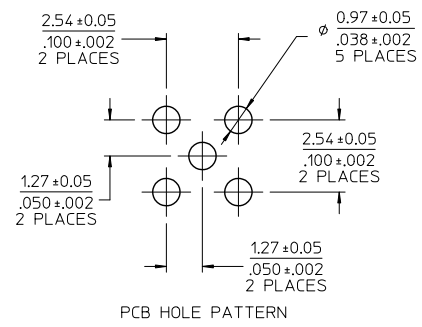

MATERIALS AND FINISHES

BODY, CAP: BRASS
PLATED GOLD

CENTER CONTACT: BRASS
PLATED GOLD

INSULATOR: TEFLON

73328-0030
IS THE SAME AS
73397-6090
EXCEPT PLATING

73328-0031	.080	2.03
73328-0030	.135	3.44
PART NO.	IN	MM

MIL-STD-348A, FIG. 320.1		INTERFACE	
SPECIFICATION		DESCRIPTION	
DIMENSION STYLE	SCALE	DESIGN UNITS	THIRD ANGLE PROJECTION
MM/IN		METRIC	☉
DRAWN BY	DATE	TITLE	
TEF	2004/02/25	SSMB JACK R/A PCB 50 OHMS, EWR-2093 SSMB-J/RA/PCB	
CHECKED BY	DATE	MOLEX INCORPORATED	
SSS	2004/02/25	SD-73328-003	
APPROVED BY	DATE	SHEET NO.	
GMH	2004/02/25	1 OF 1	
MATERIAL NO.	DOCUMENT NO.	THIS DRAWING CONTAINS INFORMATION THAT IS PROPRIETARY TO MOLEX INCORPORATED AND SHOULD NOT BE USED WITHOUT WRITTEN PERMISSION	
SEE TABLE			

CHG: ADDED
TABULATION FOR
73328-0031.

EC NO: URF2002-098 2011/07/3
DRAWN: ROBERTSON 2011/07/3
CHKD: SSS 2011/07/3
APPR: J. LENER 2011/07/3

DESCRIPTION