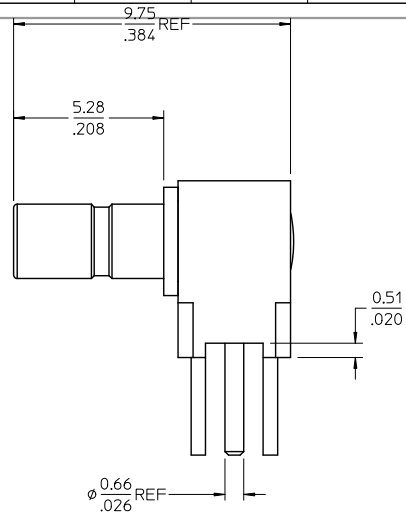

MATERIALS AND FINISHES

BODY, CAP: BRASS
PLATED GOLD

CENTER CONTACT: BRASS
PLATED GOLD

INSULATOR: TEFLON

73328-0030
IS THE SAME AS
73397-6090
EXCEPT PLATING

73328-0031	.080	2.03
73328-0030	.135	3.44
PART NO.	IN	MM

MIL-STD-348A, FIG. 320.1		INTERFACE	
SPECIFICATION		DESCRIPTION	
DIMENSION STYLE	SCALE	DESIGN UNITS	THIRD ANGLE PROJECTION
MM/IN		METRIC	☉
DRAWN BY	DATE	TITLE	
TEF	2004/02/25	SSMB JACK R/A PCB 50 OHMS, EWR-2093 SSMB-J/RA/PCB	
CHECKED BY	DATE	MOLEX INCORPORATED	
SSS	2004/02/25	SD-73328-003	
APPROVED BY	DATE	SHEET NO.	
GMH	2004/02/25	1 OF 1	
MATERIAL NO.	DOCUMENT NO.	THIS DRAWING CONTAINS INFORMATION THAT IS PROPRIETARY TO MOLEX INCORPORATED AND SHOULD NOT BE USED WITHOUT WRITTEN PERMISSION	
SEE TABLE			

CHG: ADDED
TABULATION FOR
73328-0031.

EC NO: URF2002-098 2011/07/3
DRAWN: ROBERTSON 2011/07/3
CHKD: SSS 2011/07/3
APPR: J. LENER 2011/07/3

DESCRIPTION