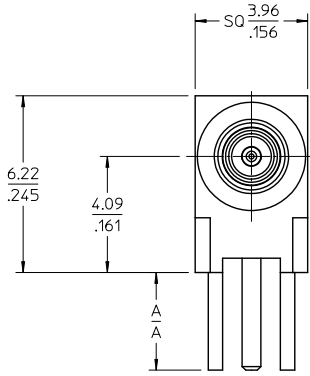

MATERIALS AND FINISHES

BODY, CAP: BRASS
PLATED GOLD

CENTER CONTACT: BRASS
PLATED GOLD

INSULATOR: TEFLON

73328-0030
IS THE SAME AS
73397-6090
EXCEPT PLATING

73328-0031	.080	2.03
73328-0030	.135	3.44
PART NO.	IN	MM

MIL-STD-348A, FIG. 320.1		INTERFACE	
SPECIFICATION		DESCRIPTION	
DIMENSION STYLE	SCALE	DESIGN UNITS	THIRD ANGLE PROJECTION
MM/IN		METRIC	☉
DRAWN BY	DATE	TITLE	
TEF	2004/02/25	SSMB JACK R/A PCB 50 OHMS, EWR-2093 SSMB-J/RA/PCB	
CHECKED BY	DATE	MOLEX INCORPORATED	
SSS	2004/02/25	SD-73328-003	
APPROVED BY	DATE	SHEET NO.	
GMH	2004/02/25	1 OF 1	
MATERIAL NO.	DOCUMENT NO.	THIS DRAWING CONTAINS INFORMATION THAT IS PROPRIETARY TO MOLEX INCORPORATED AND SHOULD NOT BE USED WITHOUT WRITTEN PERMISSION	
SEE TABLE			

CHG: ADDED
TABULATION FOR
73328-0031.

EC NO: URF2002-098 2011/07/3
DRAWN: ROBERTSON 2011/07/3
CHKD: SSS 2011/07/3
APPR: J. LENER 2011/07/3

DESCRIPTION