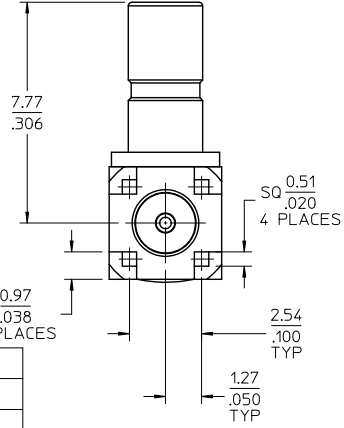

MATERIALS AND FINISHES

BODY, CAP: BRASS
PLATED GOLD

CENTER CONTACT: BRASS
PLATED GOLD

INSULATOR: TEFLON

73328-0030
IS THE SAME AS
73397-6090
EXCEPT PLATING

73328-0031	.080	2.03
73328-0030	.135	3.44
PART NO.	IN	MM

MIL-STD-348A, FIG. 320.1		INTERFACE	
SPECIFICATION		DESCRIPTION	
DIMENSION STYLE	SCALE	DESIGN UNITS	THIRD ANGLE PROJECTION
MM/IN		METRIC	☉
DRAWN BY	DATE	TITLE	
TEF	2004/02/25	SSMB JACK R/A PCB 50 OHMS, EWR-2093 SSMB-J/RA/PCB	
CHECKED BY	DATE	MOLEX INCORPORATED	
SSS	2004/02/25	SD-73328-003	
APPROVED BY	DATE	SHEET NO.	
GMH	2004/02/25	1 OF 1	
MATERIAL NO.	DOCUMENT NO.	THIS DRAWING CONTAINS INFORMATION THAT IS PROPRIETARY TO MOLEX INCORPORATED AND SHOULD NOT BE USED WITHOUT WRITTEN PERMISSION	
SEE TABLE			

CHG: ADDED
TABULATION FOR
73328-0031.

EC NO: URF2002-098 2011/07/3
DRAWN: ROBERTSON 2011/07/3
CHKD: SSS 2011/07/3
APPR: J. LENER 2011/07/3

DESCRIPTION