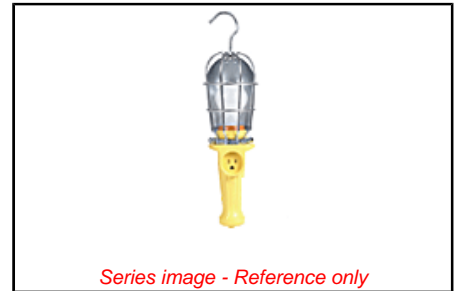

sales@integrated-circuit.com

This document was generated on 07/06/2016

PLEASE CHECK WWW.MOLEX.COM FOR LATEST PART INFORMATION

Part Number: [1301020101](#)
Status: **Active**
Overview: [Hand Lamps](#)
Description: Super-Safeway™ Rubber Hand Lamp Only with 100W Screw Release Reflector Guard with Switch

Documents:

[RoHS Certificate of Compliance \(PDF\)](#) [Product Literature \(PDF\)](#)

Agency Certification

CSA LR85374
 UL E59251

General

Product Family Portable Lighting
 Series 130102
 NEMA Configuration N/A
 Outlet None
 Overview [Hand Lamps](#)
 Product Literature Order No 987650-8053
 Product Name Super-Safeway™
 Type Hand Lamps
 UPC 78678860111
 Woodhead Yes

Physical

Cord Length - Primary N/A
 Cord Length - Secondary N/A
 Depth 101.60mm (4.000")
 Duty Industrial
 Guard Included No
 Guard Type Metal Wire
 Height 374.65mm (14.750")
 Length N/A
 Material - Guard #8 Gauge Zinc-plated Steel
 Mounting Style Hand Held
 Packaging Type Carton
 Socket Construction N/A