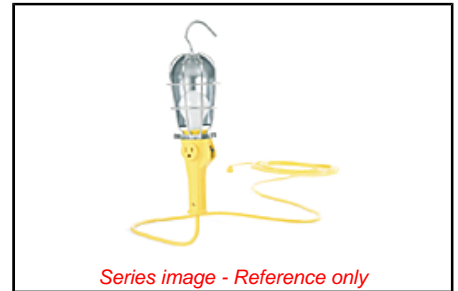

**PLEASE CHECK WWW.MOLEX.COM FOR LATEST PART INFORMATION**

**Part Number:** [1301020253](#)  
**Status:** **Active**  
**Overview:** [Hand Lamps](#)  
**Description:** Safeway® Phenolic Hand Lamp with 100W Screw Release Guard with Reflector and Switch, Cord Type 16/3 SJTOW, Cord Length 7.62m (25.0')

**Documents:**  
[RoHS Certificate of Compliance \(PDF\)](#)      [Product Literature \(PDF\)](#)

<b>Agency Certification</b>	
CSA	LR85374
<b>General</b>	
Product Family	Portable Lighting
Series	130102
NEMA Configuration	NEMA 5-15
Outlet	None
Overview	<a href="#">Hand Lamps</a>
Product Literature Order No	987650-8053
Product Name	Safety Yellow®
Type	Hand Lamps
UPC	78678879524
Woodhead	Yes
<b>Physical</b>	
Cord Length - Primary	7.62m (25.0')
Cord Length - Secondary	N/A
Depth	101.60mm (4.000")
Duty	Commercial
Guard Included	No
Guard Type	Metal Wire
Height	381.00mm (15.000")
Length	N/A
Material - Guard	#8 Gauge Zinc-plated Steel
Mounting Style	Hand Held
Packaging Type	Carton
Socket Construction	N/A
<b>Electrical</b>	
Bulb Type	Incandescent
Cord Type - Primary	16/3 SJTOW
Lamp Type	A21
Lamp Wattage - Maximum	100W
Lumens	1000
On/Off Switch	Yes
Voltage (Fixture) - Maximum	240V
<b>Material Info</b>	
Old Part Number	271SA163