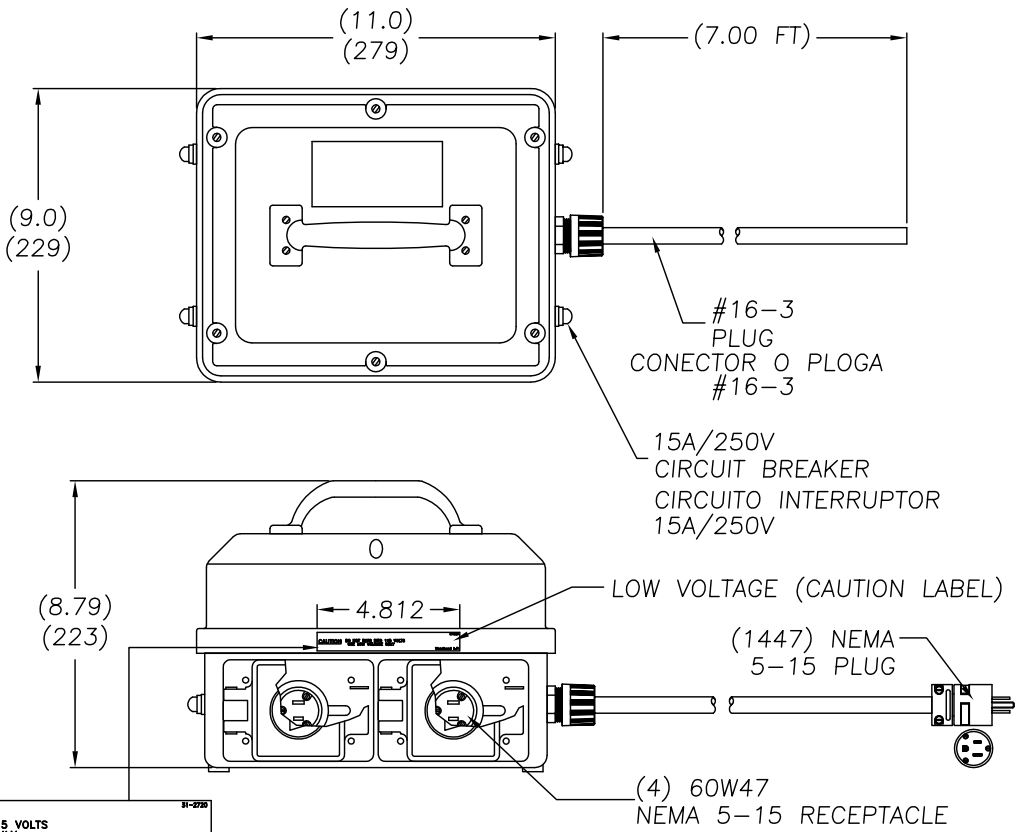

Excellent Integrated System Limited

Stocking Distributor

Click to view price, real time Inventory, Delivery & Lifecycle Information:

[Molex Connector Corporation](#)
[1301050074](#)

For any questions, you can email us directly:

sales@integrated-circuit.com

DO NOT PLUG INTO 115 VOLTS
USE LOW VOLTAGE ONLY
Woodhead L.P. 31-2726

NOTE: CAUTION LABEL TO BE DISPLAYED ON BOTH SIDES.

CUSTOMER DRAWING EC NO: WNA2008-0278 DRWN: TVICKERS 2008/05/07 CHKD: KA 2008/07/05 APPR: SZAFAR 2008/09/24 DESCRIPTION REV A	QUALITY SYMBOLS ▽=0 C=0	GENERAL TOLERANCES (UNLESS SPECIFIED)		DIMENSION STYLE	SCALE	DESIGN UNITS	THIRD ANGLE PROJECTION	
				IN/MM	NTS	INCH		
		4 PLACES	±----	±----	TV	DATE	TITLE	
		3 PLACES	±----	±.005	CHKD BY	DATE	LOW VOLTAGE WORK STATION	
		2 PLACES	±----	±.010	HK	DATE	12V 4 OUTLET	
1 PLACE	±----	±.020	APPROVED BY	DATE	MOLEX INCORPORATED			
ANGULAR ±.5°		DRAFT WHERE APPLICABLE MUST REMAIN WITHIN DIMENSIONS		MATERIAL NO.	DOCUMENT NO.	SHEET NO.		
				1301050074	SD-130105-001	1 OF 1		
				SIZE A	THIS DRAWING CONTAINS INFORMATION THAT IS PROPRIETARY TO MOLEX INCORPORATED AND SHOULD NOT BE USED WITHOUT WRITTEN PERMISSION			