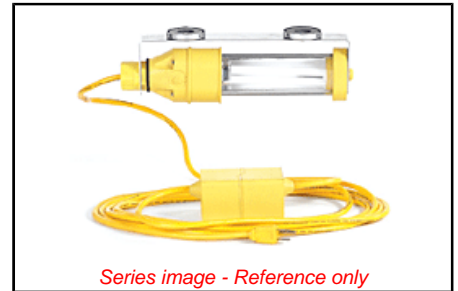

Excellent Integrated System Limited

Stocking Distributor

Click to view price, real time Inventory, Delivery & Lifecycle Information:

[Molex Connector Corporation](#)
[1301080121](#)

For any questions, you can email us directly:

sales@integrated-circuit.com

This document was generated on 07/06/2016

PLEASE CHECK WWW.MOLEX.COM FOR LATEST PART INFORMATION

Part Number: [1301080121](#)
Status: **Active**
Overview: [Hand Lamps](#)
Description: Super-Safeway™ 13W Fluorescent Machine Light, Screw Mount 24V with 18/3 SJTOOW Cord Type, Overall Cord Length 4.57m (15.0')

Documents:
[RoHS Certificate of Compliance \(PDF\)](#) [Product Literature \(PDF\)](#)

Agency Certification	
CSA	LR85374
General	
Product Family	Portable Lighting
Series	130108
NEMA Configuration	N/A
Outlet	None
Overview	Hand Lamps
Product Literature Order No	987650-8054
Product Name	Super-Safeway™
Type	Hand Lamps
UPC	78678867258
Woodhead	Yes
Physical	
Cord Length - Primary	4.57m (15.0')
Cord Length - Secondary	N/A
Depth	76.20mm (3.000")
Duty	Industrial
Guard Included	No
Guard Type	N/A
Height	57.15mm (2.250")
Length	552.45mm (21.750")
Material - Globe	Butyrate
Material - Guard	Nitrile Rubber 80 Shore A
Mounting Style	Magnetic-Bracket
Packaging Type	Carton
Socket Construction	N/A
Electrical	
Bulb Type	Fluorescent
Cord Type - Primary	18/3 SJTOOW
Lamp Type	PL13/41
Lamp Wattage - Maximum	13W
Lumens	900
On/Off Switch	Yes
Voltage (Fixture) - Maximum	24V DC
Material Info	
Old Part Number	1083-3MM-24