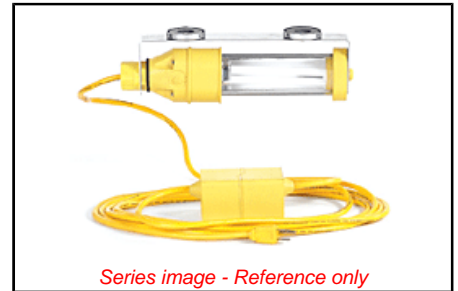

[sales@integrated-circuit.com](mailto:sales@integrated-circuit.com)

This document was generated on 07/06/2016

**PLEASE CHECK WWW.MOLEX.COM FOR LATEST PART INFORMATION**

**Part Number:** [1301080148](#)  
**Status:** **Active**  
**Overview:** Wide-Area Lighting Products  
**Description:** Super-Safeway™ 40W Fluorescent Machine Light, Magnet Mount with 18/3 SJTOOW Cord Type, Overall Cord Length 4.57m (15.0')

**Documents:**

[RoHS Certificate of Compliance \(PDF\)](#)      [Product Literature \(PDF\)](#)

**Agency Certification**

CSA LR85374  
 UL E174254

**General**

Product Family Portable Lighting  
 Series [130108](#)  
 NEMA Configuration NEMA 5-15  
 Outlet None  
 Overview [Wide-Area Lighting Products](#)  
 Product Literature Order No 987650-8054  
 Product Name Super-Safeway™  
 Type Wide Area Lamps  
 UPC 78678861255  
 Woodhead Yes

**Physical**

Cord Length - Primary 4.57m (15.0')  
 Cord Length - Secondary N/A  
 Depth 76.20mm (3.000")  
 Duty Industrial  
 Guard Included No  
 Guard Type N/A  
 Height 57.15mm (2.250")  
 Length 798.83mm (31.450")  
 Material - Globe Clear Polycarbonate  
 Material - Guard Nitrile Rubber 80 Shore A  
 Mounting Style Magnetic-Bracket  
 Packaging Type Carton  
 Socket Construction N/A