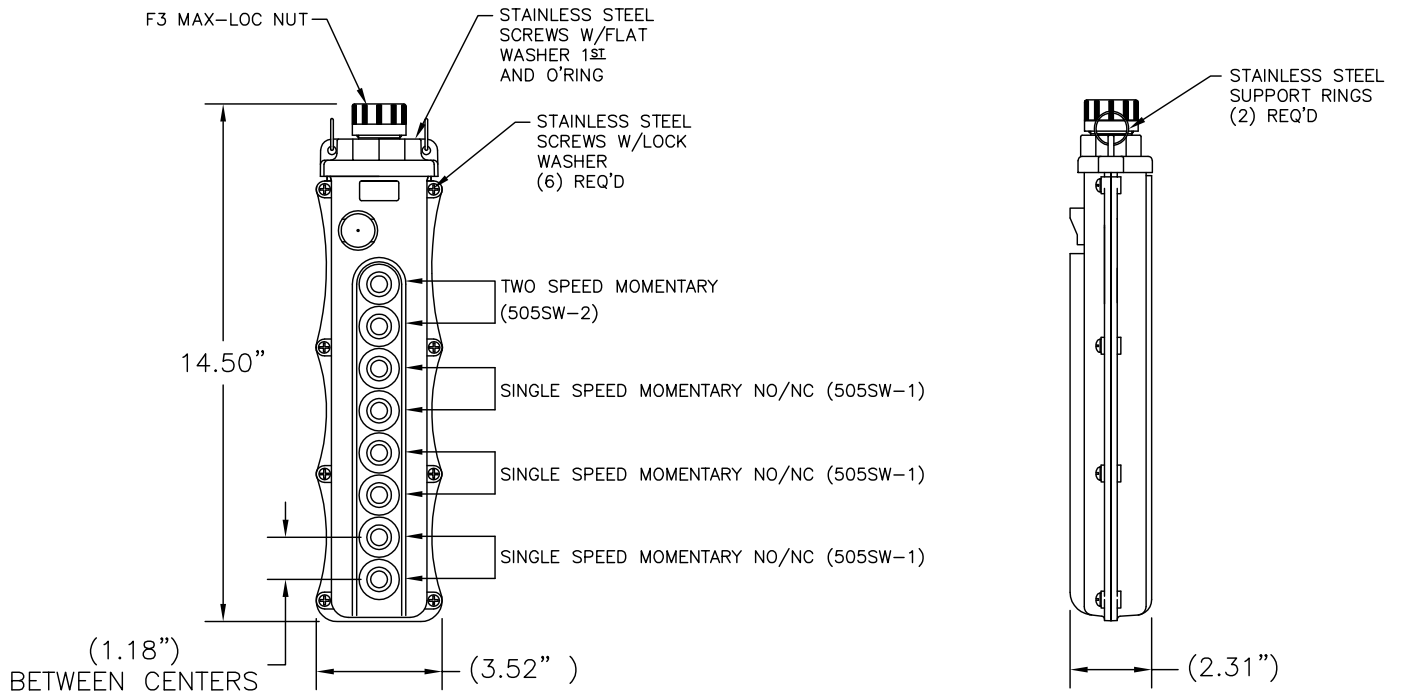

sales@integrated-circuit.com

E
D
C
B
A

E
D
C
B
A

RELEASE DRAWING EC NO: WNA2008-0074 DRWIN: TVICKERS 2008/03/03 CHKD: HK 2008/03/03 APPR: SZAFAR 2008/03/05 DESCRIPTION:	QUALITY SYMBOLS $\nabla=0$ $\sphericalangle=0$	GENERAL TOLERANCES (UNLESS SPECIFIED)		DIMENSION STYLE	SCALE	DESIGN UNITS	THIRD ANGLE PROJECTION		
			mm	INCH	---	---	---		
		4 PLACES	\pm ----	\pm ----	TV	DRAWN BY	DATE	TITLE	
		3 PLACES	\pm ----	\pm ----	HK	CHECKED BY	DATE	5058 W/ 505SW-2 505SW-1	
		2 PLACES	\pm ----	\pm ----	TV	APPROVED BY	DATE	MOLEX INCORPORATED	
1 PLACE	\pm ----	\pm ----	ANGULAR \pm ----	MATERIAL NO.	DOCUMENT NO.	SHEET NO.			
DRAFT WHERE APPLICABLE MUST REMAIN WITHIN DIMENSIONS		1301260286		SD-130126-003		1 OF 1			
SIZE A		THIS DRAWING CONTAINS INFORMATION THAT IS PROPRIETARY TO MOLEX INCORPORATED AND SHOULD NOT BE USED WITHOUT WRITTEN PERMISSION							