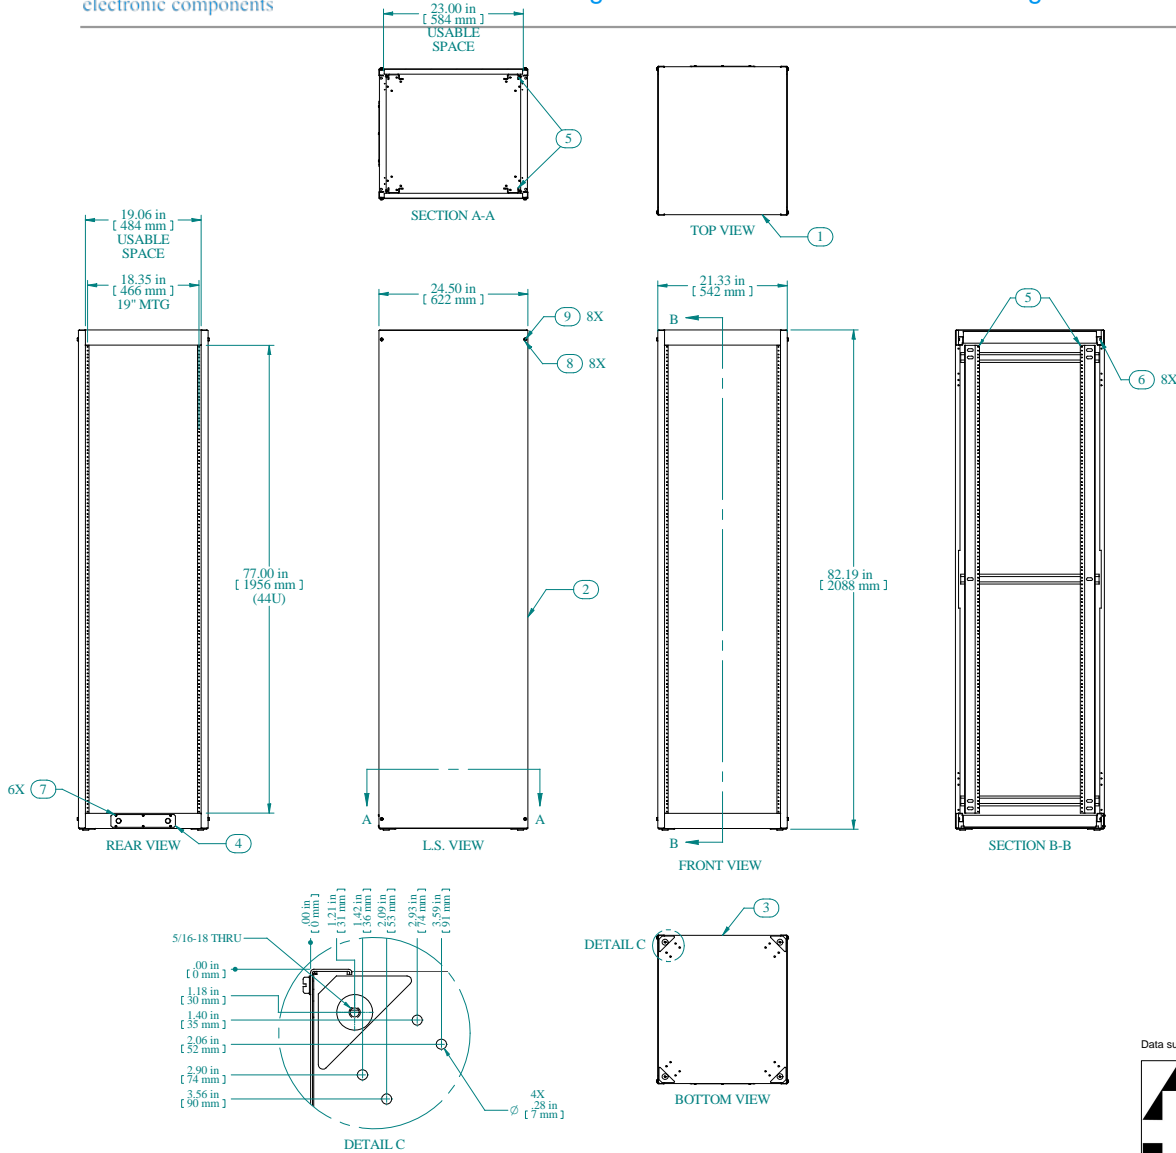

Item Number	Title	Quantity
1	REFK - TOP PANEL	1
2	REFK - SIDE PANEL	2
3	REFK - BOTTOM PANEL	1
4	REFK - GLAND PLATE	1
5	COMBINATION RAILS TAPPED (PAIR)	2
6	NUT 1/4-20 KEP	8
7	SCREW 6-32X1/4 SELF TAPPING	6
8	FLAT NYLON WASHER 1/4" ID.	8
9	SCREW 1/4-20 X 1/2	8
PART NUMBERS		
REFK1907724BK1 PAINTED BLACK TEXTURED		
REFK1907724CG1 PAINTED CONT. GRAY TEXTURED		
REFK1907724LG1 PAINTED RAL7035 TEXTURED		
NOTES		
Shipped knockdown for handling ease & protection.		

**HAMMOND
MANUFACTURING™**
www.hammondmfg.com
PART NO. REFK1907724