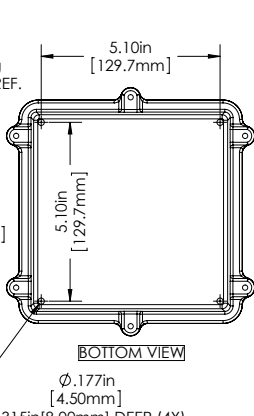

[sales@integrated-circuit.com](mailto:sales@integrated-circuit.com)

BUD	PART NAME	NEMA DIE CAST BOX WITH EMI/RFI SHIELDING	PART No.	ANS-3827	ANS-3827-B	REVISION DATE	8-22-13
-----	-----------	--	----------	----------	------------	---------------	---------

MEETS NEMA 1, 2, 4, 4X, 12, 13 AND IP67 RATINGS.

MATERIAL: ALUMINUM ALLOY ADC-12

FINISH: NATURAL (NO SUFFIX PART NO.)  
SMOOTH BLACK (-B SUFFIX PART NO.)

TOLERANCES: ALL HOLE DIAMETERS: ±.005in [±.13mm]  
ALL OTHER DIMENSIONS: ±.02in [±.4mm]