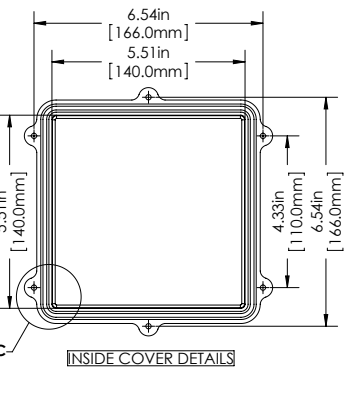

[sales@integrated-circuit.com](mailto:sales@integrated-circuit.com)

BUD	PART NAME	NEMA DIE CAST BOX WITH EMI/RFI SHIELDING	PART No.	ANS-3827	ANS-3827-B	REVISION DATE	8-22-13
-----	-----------	--	----------	----------	------------	---------------	---------

MEETS NEMA 1, 2, 4, 4X, 12, 13 AND IP67 RATINGS.

MATERIAL: ALUMINUM ALLOY ADC-12

FINISH: NATURAL (NO SUFFIX PART NO.)  
SMOOTH BLACK (-B SUFFIX PART NO.)

TOLERANCES: ALL HOLE DIAMETERS: ±.005in [±.13mm]  
ALL OTHER DIMENSIONS: ±.02in [±.4mm]