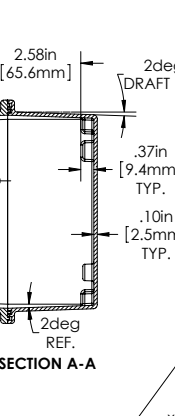

[sales@integrated-circuit.com](mailto:sales@integrated-circuit.com)

BUD	PART NAME	NEMA DIE CAST BOX WITH EMI/RFI SHIELDING	PART No.	ANS-3827	ANS-3827-B	REVISION DATE	8-22-13
-----	-----------	--	----------	----------	------------	---------------	---------

MEETS NEMA 1, 2, 4, 4X, 12, 13 AND IP67 RATINGS.

MATERIAL: ALUMINUM ALLOY ADC-12

FINISH: NATURAL (NO SUFFIX PART NO.)  
SMOOTH BLACK (-B SUFFIX PART NO.)

TOLERANCES: ALL HOLE DIAMETERS: ±.005in [±.13mm]  
ALL OTHER DIMENSIONS: ±.02in [±.4mm]