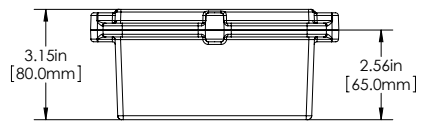

[sales@integrated-circuit.com](mailto:sales@integrated-circuit.com)

BUD	PART NAME	NEMA DIE CAST BOX WITH EMI/RFI SHIELDING	PART No.	ANS-3827	ANS-3827-B	REVISION DATE	8-22-13
-----	-----------	--	----------	----------	------------	---------------	---------

MEETS NEMA 1, 2, 4, 4X, 12, 13 AND IP67 RATINGS.

MATERIAL: ALUMINUM ALLOY ADC-12

FINISH: NATURAL (NO SUFFIX PART NO.)  
SMOOTH BLACK (-B SUFFIX PART NO.)

TOLERANCES: ALL HOLE DIAMETERS: ±.005in [±.13mm]  
ALL OTHER DIMENSIONS: ±.02in [±.4mm]