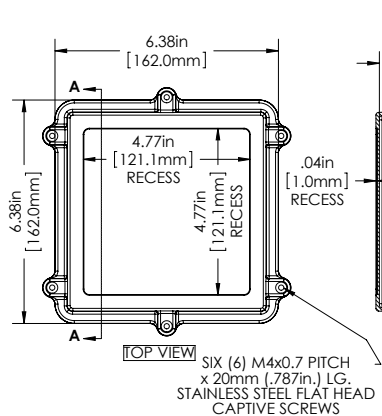

[sales@integrated-circuit.com](mailto:sales@integrated-circuit.com)

BUD	PART NAME	NEMA DIE CAST BOX WITH EMI/RFI SHIELDING	PART No.	ANS-3827	ANS-3827-B	REVISION DATE	8-22-13
-----	-----------	--	----------	----------	------------	---------------	---------

MEETS NEMA 1, 2, 4, 4X, 12, 13 AND IP67 RATINGS.

MATERIAL: ALUMINUM ALLOY ADC-12

FINISH: NATURAL (NO SUFFIX PART NO.)  
SMOOTH BLACK (-B SUFFIX PART NO.)

TOLERANCES: ALL HOLE DIAMETERS: ±.005in [±.13mm]  
ALL OTHER DIMENSIONS: ±.02in [±.4mm]