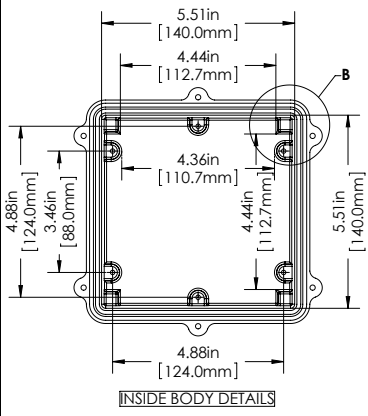

[sales@integrated-circuit.com](mailto:sales@integrated-circuit.com)

BUD	PART NAME	NEMA DIE CAST BOX WITH EMI/RFI SHIELDING	PART No.	ANS-3827	ANS-3827-B	REVISION DATE	8-22-13
-----	-----------	--	----------	----------	------------	---------------	---------

MEETS NEMA 1, 2, 4, 4X, 12, 13 AND IP67 RATINGS.

MATERIAL: ALUMINUM ALLOY ADC-12

FINISH: NATURAL (NO SUFFIX PART NO.)  
SMOOTH BLACK (-B SUFFIX PART NO.)

TOLERANCES: ALL HOLE DIAMETERS: ±.005in [±.13mm]  
ALL OTHER DIMENSIONS: ±.02in [±.4mm]