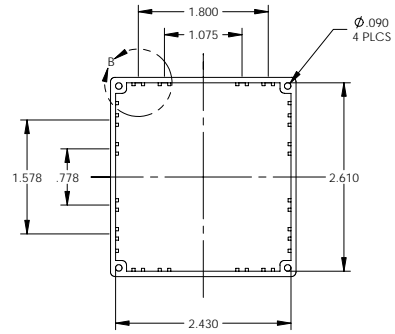

sales@integrated-circuit.com

PART NAME

DIN RAIL MOUNT BOX

PART No.

DB-4701

MATERIAL: UL94V-0 ABS PLASTIC

FINISH: LIGHT GRAY

FOUR (4) M3 SCREWS SUPPLIED TO ATTACH FRONT PANEL

ALL DIMENSIONS HAVE A ± 0.15 TOLERANCE UNLESS OTHERWISE SPECIFIED

ALL CONTACTS ARE TIN PLATED BRASS RATED AT 10 AMPS