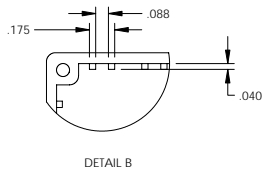

sales@integrated-circuit.com

PART NAME

DIN RAIL MOUNT BOX

PART No.

DB-4701

MATERIAL: UL94V-0 ABS PLASTIC

FINISH: LIGHT GRAY

FOUR (4) M3 SCREWS SUPPLIED TO ATTACH FRONT PANEL

ALL DIMENSIONS HAVE A ± 0.15 TOLERANCE UNLESS OTHERWISE SPECIFIED

ALL CONTACTS ARE TIN PLATED BRASS RATED AT 10 AMPS