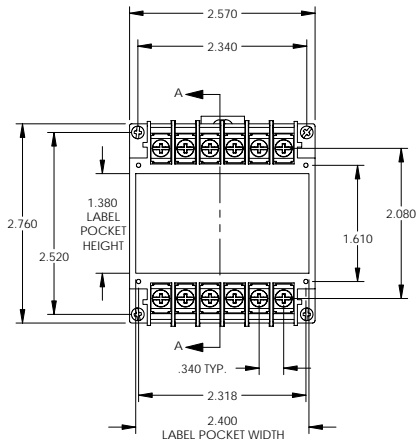

sales@integrated-circuit.com

PART NAME

DIN RAIL MOUNT BOX

PART No.

DB-4701

MATERIAL: UL94V-0 ABS PLASTIC

FINISH: LIGHT GRAY

FOUR (4) M3 SCREWS SUPPLIED TO ATTACH FRONT PANEL

ALL DIMENSIONS HAVE A ± 0.15 TOLERANCE UNLESS OTHERWISE SPECIFIED

ALL CONTACTS ARE TIN PLATED BRASS RATED AT 10 AMPS