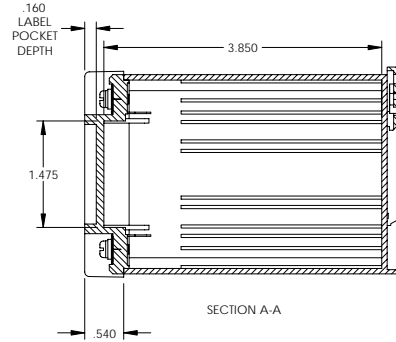

sales@integrated-circuit.com

PART NAME

DIN RAIL MOUNT BOX

PART No.

DB-4701

MATERIAL: UL94V-0 ABS PLASTIC

FINISH: LIGHT GRAY

FOUR (4) M3 SCREWS SUPPLIED TO ATTACH FRONT PANEL

ALL DIMENSIONS HAVE A ± 0.15 TOLERANCE UNLESS OTHERWISE SPECIFIED

ALL CONTACTS ARE TIN PLATED BRASS RATED AT 10 AMPS