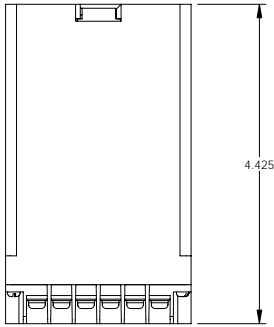

sales@integrated-circuit.com

PART NAME

DIN RAIL MOUNT BOX

PART No.

DB-4701

MATERIAL: UL94V-0 ABS PLASTIC

FINISH: LIGHT GRAY

FOUR (4) M3 SCREWS SUPPLIED TO ATTACH FRONT PANEL

ALL DIMENSIONS HAVE A ± 0.15 TOLERANCE UNLESS OTHERWISE SPECIFIED

ALL CONTACTS ARE TIN PLATED BRASS RATED AT 10 AMPS