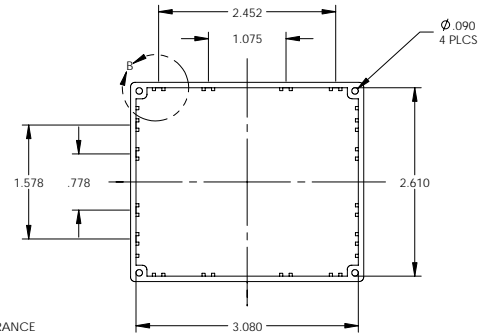

[sales@integrated-circuit.com](mailto:sales@integrated-circuit.com)

PART NAME

DIN RAIL MOUNT BOX

PART No.

DB-4702

DETAIL B

SECTION A-A

MATERIAL: UL94V-0 ABS PLASTIC  
 FINISH: LIGHT GRAY  
 FOUR (4) M3 SCREWS SUPPLIED TO ATTACH FRONT PANEL  
 ALL DIMENSIONS HAVE A  $\pm 0.015$  TOLERANCE UNLESS OTHERWISE SPECIFIED  
 ALL CONTACTS ARE TIN PLATED BRASS RATED AT 10 AMPS