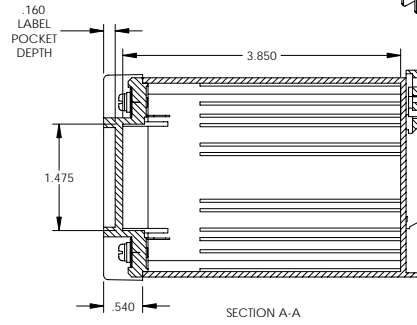

[sales@integrated-circuit.com](mailto:sales@integrated-circuit.com)

PART NAME

DIN RAIL MOUNT BOX

PART No.

DB-4702

DETAIL B

SECTION A-A

MATERIAL: UL94V-0 ABS PLASTIC  
 FINISH: LIGHT GRAY  
 FOUR (4) M3 SCREWS SUPPLIED TO ATTACH FRONT PANEL  
 ALL DIMENSIONS HAVE A  $\pm 0.015$  TOLERANCE UNLESS OTHERWISE SPECIFIED  
 ALL CONTACTS ARE TIN PLATED BRASS RATED AT 10 AMPS