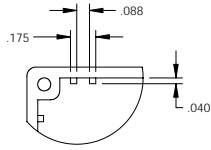

[sales@integrated-circuit.com](mailto:sales@integrated-circuit.com)

PART NAME

DIN RAIL MOUNT BOX

PART No.

DB-4702

DETAIL B

SECTION A-A

MATERIAL: UL94V-0 ABS PLASTIC  
 FINISH: LIGHT GRAY  
 FOUR (4) M3 SCREWS SUPPLIED TO ATTACH FRONT PANEL  
 ALL DIMENSIONS HAVE A  $\pm 0.015$  TOLERANCE UNLESS OTHERWISE SPECIFIED  
 ALL CONTACTS ARE TIN PLATED BRASS RATED AT 10 AMPS