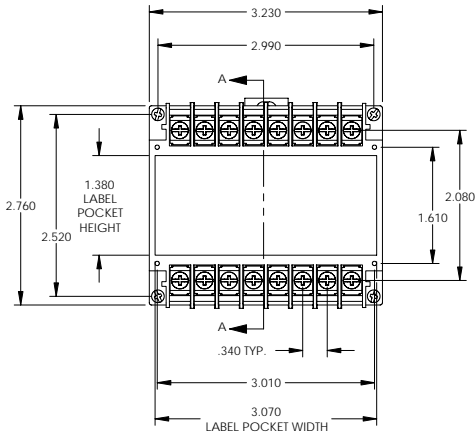

[sales@integrated-circuit.com](mailto:sales@integrated-circuit.com)

PART NAME

DIN RAIL MOUNT BOX

PART No.

DB-4702

DETAIL B

SECTION A-A

MATERIAL: UL94V-0 ABS PLASTIC  
 FINISH: LIGHT GRAY  
 FOUR (4) M3 SCREWS SUPPLIED TO ATTACH FRONT PANEL  
 ALL DIMENSIONS HAVE A  $\pm 0.015$  TOLERANCE UNLESS OTHERWISE SPECIFIED  
 ALL CONTACTS ARE TIN PLATED BRASS RATED AT 10 AMPS