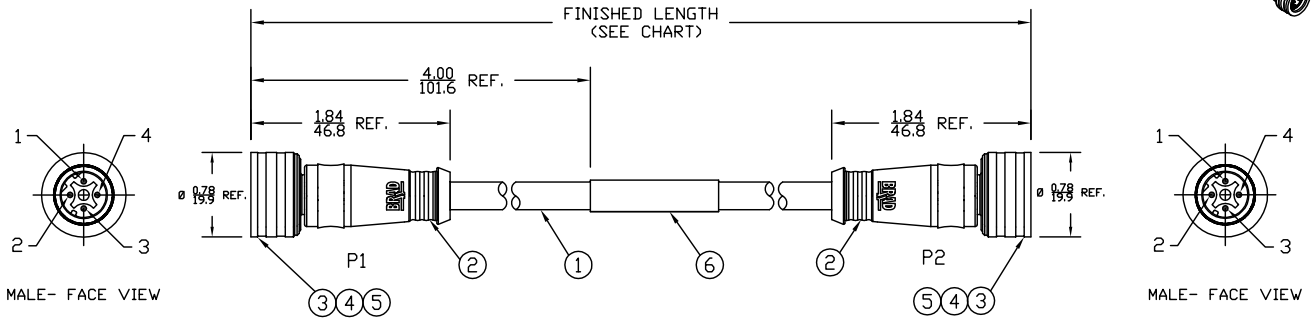

PART NUMBER	ENGINEERING NO.	LENGTH ± TOLERANCE
1201080090	E\W\A06010M010	3' 3" +2.19' / -0" [ 1M +55.6 / -0 mm ]
1201080092	E\W\A06010M050	16' 4" +6.5' / -0" [ 5M +165.0 / -0 mm ]

P1		P2
1	YELLOW	1
2	WHITE	2
3	ORANGE	3
4	BLUE	4

WIRING DIAGRAM

NOTES:

- 1) MATERIAL: SEE TABLE
- 2) FINISHES: SEE TABLE
- 3) CABLE: #22/4 SHIELDED PUR
- 4) ELECTRICAL DATA:  
ACCORDING TO CAT5e ETHERNET STANDARD  
MAX. VOLTAGE: 30V  
MAX. CURRENT 1.5A
- 5) ENVIRONMENTAL:  
PROTECTION IP67  
TEMPERATURE RANGE: -20°C TO 75°C
- 6) WRAP LABEL IS MARKED WITH P/N, DATE CODE,  
VOLTAGE & AMPERAGE.
- 7) ASSEMBLY IS RoHS COMPLIANT.

SD RELEASE EC NO: WEL2010-0005 DRWIN: YOU CHKD: BWOODMAN APPR: JFJURPHY 2009/07/20	QUALITY SYMBOLS ▽=0 ∇=0	GENERAL TOLERANCES (UNLESS SPECIFIED)		DIMENSION STYLE IN/MM	SCALE 3:4	DESIGN UNITS INCH	THIRD ANGLE PROJECTION		
		4 PLACES ±--- ±--- 3 PLACES ±--- ±.005 2 PLACES ±--- ±.010 1 PLACE ±--- ±.020	DRAWN BY VOU	DATE 2009/07/06	TITLE M12 ULTRA-LOCK CABLE ASSY 4P M/MP ST/ST D-CODE #22/4 SHIELDED PUR				
		ANGULAR ±1/2°	CHECKED BY BWOODMAN	DATE 2009/07/31	MOLEX INCORPORATED				
		DRAFT WHERE APPLICABLE MUST REMAIN WITHIN DIMENSIONS	APPROVED BY SEE CHART	DATE ---	MATERIAL NO. ---	DOCUMENT NO. SD-120108-009	SHEET NO. 1 OF 1	THIS DRAWING CONTAINS INFORMATION THAT IS PROPRIETARY TO MOLEX INCORPORATED AND SHOULD NOT BE USED WITHOUT WRITTEN PERMISSION	