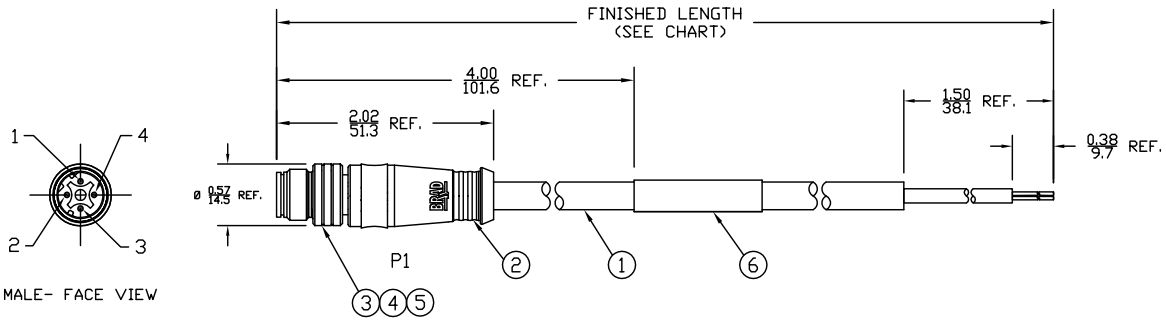

PART NUMBER	ENGINEERING NO.	LENGTH ± TOLERANCE
1300480046	E10A00610M010	3' 3" +2.19'/-0" [1M +55.6/-0 mm]
1300480048	E10A00610M050	16' 4" +6.5'/-0" [5M +165.0/-0 mm]

AUX VIEW
SCALE 1:4

P1	
1	YELLOW
2	WHITE
3	ORANGE
4	BLUE

WIRING DIAGRAM

NOTES:

- MATERIAL: SEE TABLE
- FINISHES: SEE TABLE
- CABLE: #22/4 SHIELDED PUR
- ELECTRICAL DATA:
ACCORDING TO CAT5e ETHERNET STANDARD
MAX. VOLTAGE: 30V
MAX. CURRENT 1.5A
- ENVIRONMENTAL:
PROTECTION IP67
TEMPERATURE RANGE: -20°C TO 75°C
- WRAP LABEL IS MARKED WITH P/N, DATE CODE,
VOLTAGE & AMPERAGE.
- ASSEMBLY IS RoHS COMPLIANT.

SD RELEASE EC NO: WEL2010-0005 DRAWN: YOU CHKD: BWOODMAN APPR: JF MURPHY 7/10/09 2009/07/20	DESCRIPTION 1	QUALITY SYMBOLS ▽=0 ∇=0	GENERAL TOLERANCES (UNLESS SPECIFIED)		DIMENSION STYLE IN/MM		SCALE 3:4	DESIGN UNITS INCH	THIRD ANGLE PROJECTION		
			4 PLACES	±----	±----	DRAWN BY VOU	DATE 2009/07/06	TITLE MICRO-CHANGE CABLE ASSY 4P M/MP ST D-CODE #22/4 SHIELDED PUR			
			3 PLACES	±----	±.005	CHECKED BY BWOODMAN	DATE 2009/07/31	MOLEX INCORPORATED			
			2 PLACES	±----	±.010	APPROVED BY SEE CHART		DATE —	DOCUMENT NO. SD-120108-014	SHEET NO. 1 OF 1	
1 PLACE ±---- ±.020			ANGULAR ±1/2°		MATERIAL NO. SEE CHART		THIS DRAWING CONTAINS INFORMATION THAT IS PROPRIETARY TO MOLEX INCORPORATED AND SHOULD NOT BE USED WITHOUT WRITTEN PERMISSION				