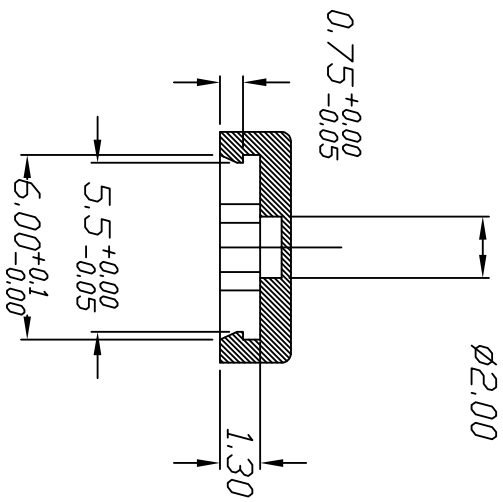

CROSS SECTION A-A

NOTES:

1. ALL DIMENSIONS IN MM
2. GENERAL TOLERANCE: X.X=±0.2
X.XX=±0.1
3. MATERIAL: PC

REV.	ECN No.	DESCRIPTION	DATE	CHKD
B	12589	REVISED AND REDRAWN	12/27/02	CJB

TITLE	DATE	DR	DWG	REV
1J WHT CAP (TL1240 SERIES)	2/9/95	JL	P001004	B