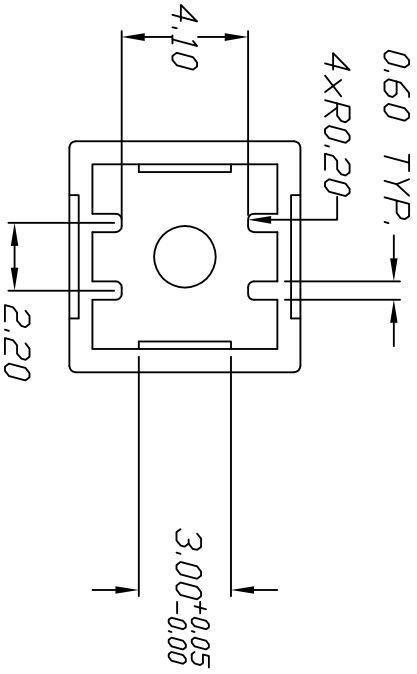

CROSS SECTION A-A

NOTES:

1. ALL DIMENSIONS IN MM
2. GENERAL TOLERANCE: X.X=±0.2
X.XX=±0.1
3. MATERIAL: PC

REV.	ECN No.	DESCRIPTION	DATE	CHKD
B	12589	REVISED AND REDRAWN	12/27/02	CJB

TITLE	DATE	DR	DWG	REV
1J WHT CAP (TL1240 SERIES)	2/9/95	JL	P001004	B