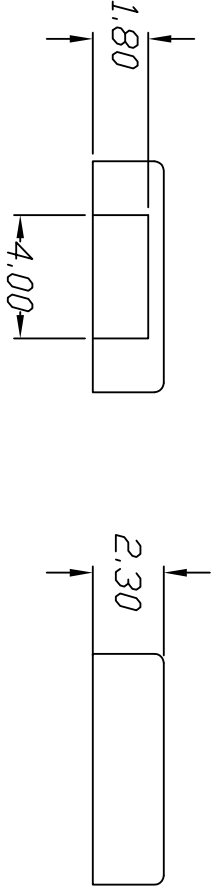

Excellent Integrated System Limited

Stocking Distributor

Click to view price, real time Inventory, Delivery & Lifecycle Information:

[E-Switch](#)
[1JWHT](#)

For any questions, you can email us directly:

sales@integrated-circuit.com

CROSS SECTION A-A

NOTES:

1. ALL DIMENSIONS IN MM
2. GENERAL TOLERANCE: X.X=±0.2
X.XX=±0.1
3. MATERIAL: PC

REV.	ECN No.	DESCRIPTION	DATE	CHKD
B	12589	REVISED AND REDRAWN	12/27/02	CJB

TITLE	DATE	DR	DWG	REV
1J WHT CAP (TL1240 SERIES)	2/9/95	JL	P001004	B