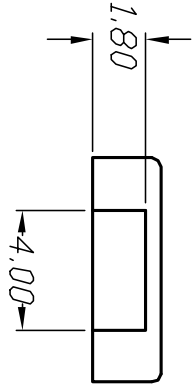

[sales@integrated-circuit.com](mailto:sales@integrated-circuit.com)

SHEET OF

CROSS SECTION A-A

NOTES:

1. ALL DIMENSIONS IN MM
2. GENERAL TOLERANCE: X.X=±0.2  
X.XX=±0.1
3. MATERIAL: PC

REV. B		12589		REVISED AND REDRAWN		12/27/02		CJB		TITLE	
ECN No.		12589		DESCRIPTION		DATE		CHKD		SCALE	
				1J CLEAR CAP (TL1240 SERIES)		2/9/95		JL		DIVG	
				THE INFORMATION CONTAINED IN THIS DOCUMENT IS PROPRIETARY TO E-SWITCH AND IS NOT TO BE COPIED OR TRANSMITTED				P001010		REV B	