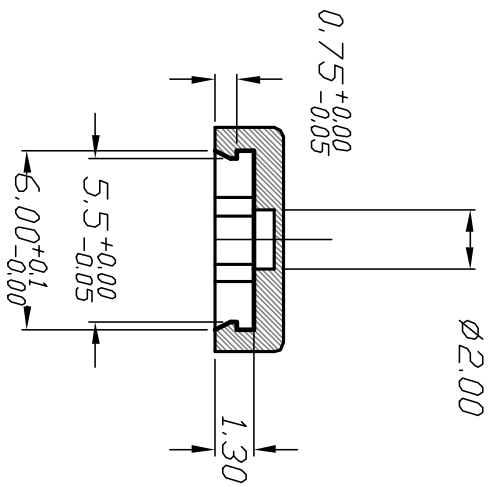

[sales@integrated-circuit.com](mailto:sales@integrated-circuit.com)

SHEET OF

CROSS SECTION A-A

NOTES:

1. ALL DIMENSIONS IN MM
2. GENERAL TOLERANCE: X.X=±0.2  
X.XX=±0.1
3. MATERIAL: PC

REV. B		12589		REVISED AND REDRAWN		12/27/02		CJB		TITLE	
ECN No.		12589		DESCRIPTION		DATE		CHKD		SCALE	
				1J CLEAR CAP (TL1240 SERIES)		2/9/95		JL		DIVG	
				THE INFORMATION CONTAINED IN THIS DOCUMENT IS PROPRIETARY TO E-SWITCH AND IS NOT TO BE COPIED OR TRANSMITTED				P001010		REV B	