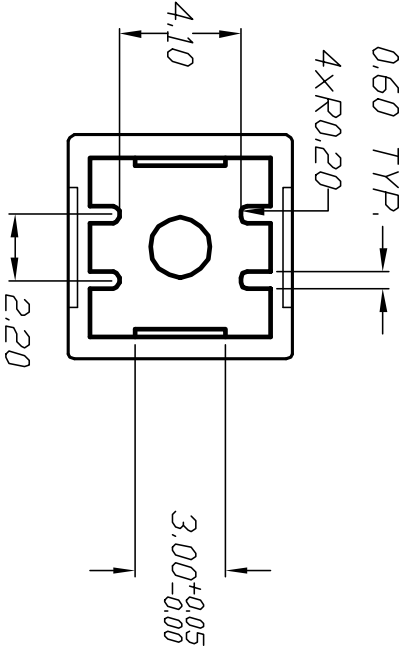

[sales@integrated-circuit.com](mailto:sales@integrated-circuit.com)

SHEET OF

CROSS SECTION A-A

NOTES:

1. ALL DIMENSIONS IN MM
2. GENERAL TOLERANCE: X.X=±0.2  
X.XX=±0.1
3. MATERIAL: PC

REV. B		12589		REVISED AND REDRAWN		12/27/02		CJB		TITLE	
ECN No.		12589		DESCRIPTION		DATE		CHKD		SCALE	
				1J CLEAR CAP (TL1240 SERIES)		2/9/95		JL		DIVG	
				THE INFORMATION CONTAINED IN THIS DOCUMENT IS PROPRIETARY TO E-SWITCH AND IS NOT TO BE COPIED OR TRANSMITTED				P001010		REV B	