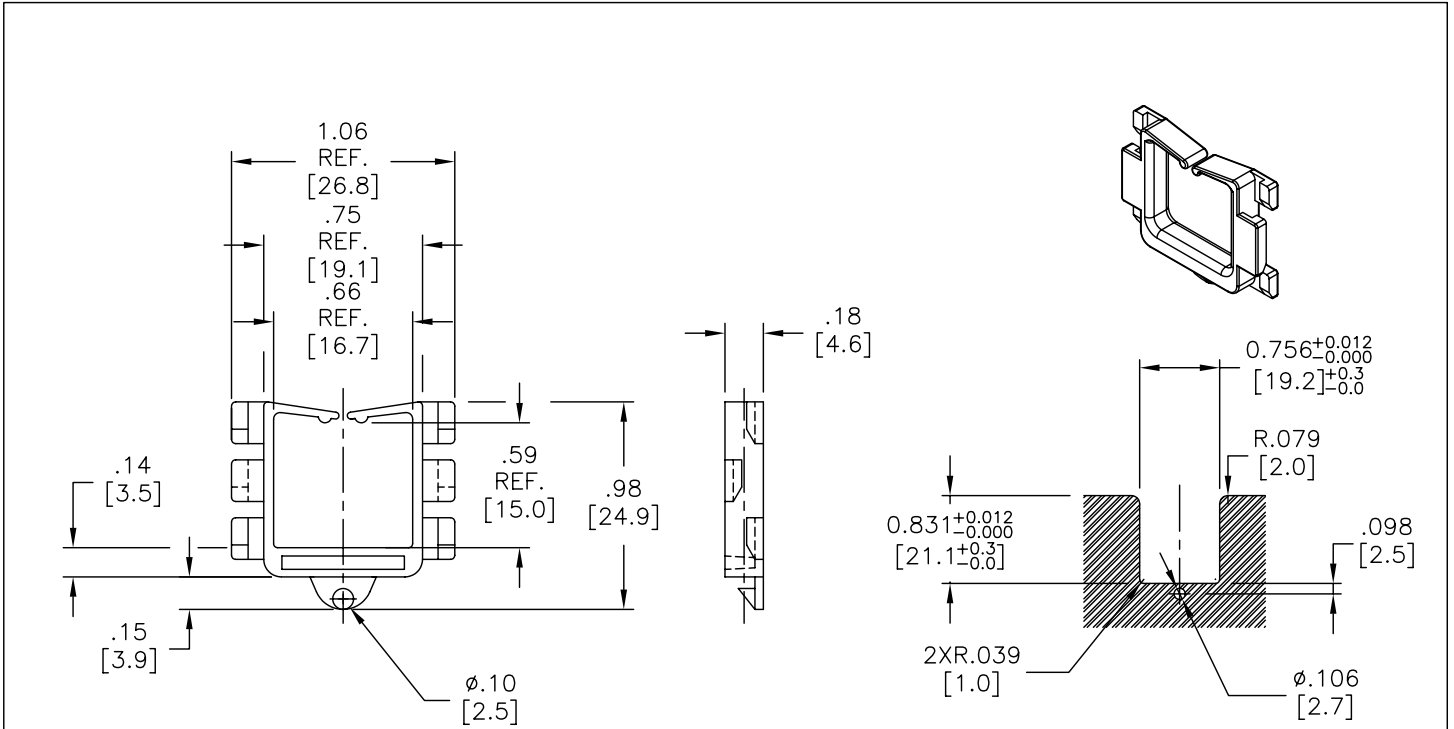

NOTES:

- MATERIAL NYLON 6/6 (RMS-01)
FLAME RETARDANT NYLON (RMS-19)
AVAILABLE BY SPECIAL ORDER.
- COLOR: NATURAL
- PANEL THICKNESS .031 TO .063
[0.8 TO 1.6]

B	CHANGED NOTE 1	SJ 03.27.02
A	RELEASED FOR PRODUCTION	DLC 3.4.02
REV	DESCRIPTION	ENGR DATE

TITLE: EDGE WIRE SADDLE		DWG IN IN. [MM]		FINAL	
TOLERANCES UNLESS NOTED .XX=±.01 .XXX=±.005 FRAC=1/64 ANG=1°	FILE # LEWSE-19	DWN: DLC	APP:	PART # LEWSE-19	PRINT TYPE CA
	MAT'L: SEE NOTES	DT: 3/1/02	DT:		
	RE: RICHCO, INC	RICHCO INC. PO BOX 804238, CHICAGO, 60680 (773) 539-4060			