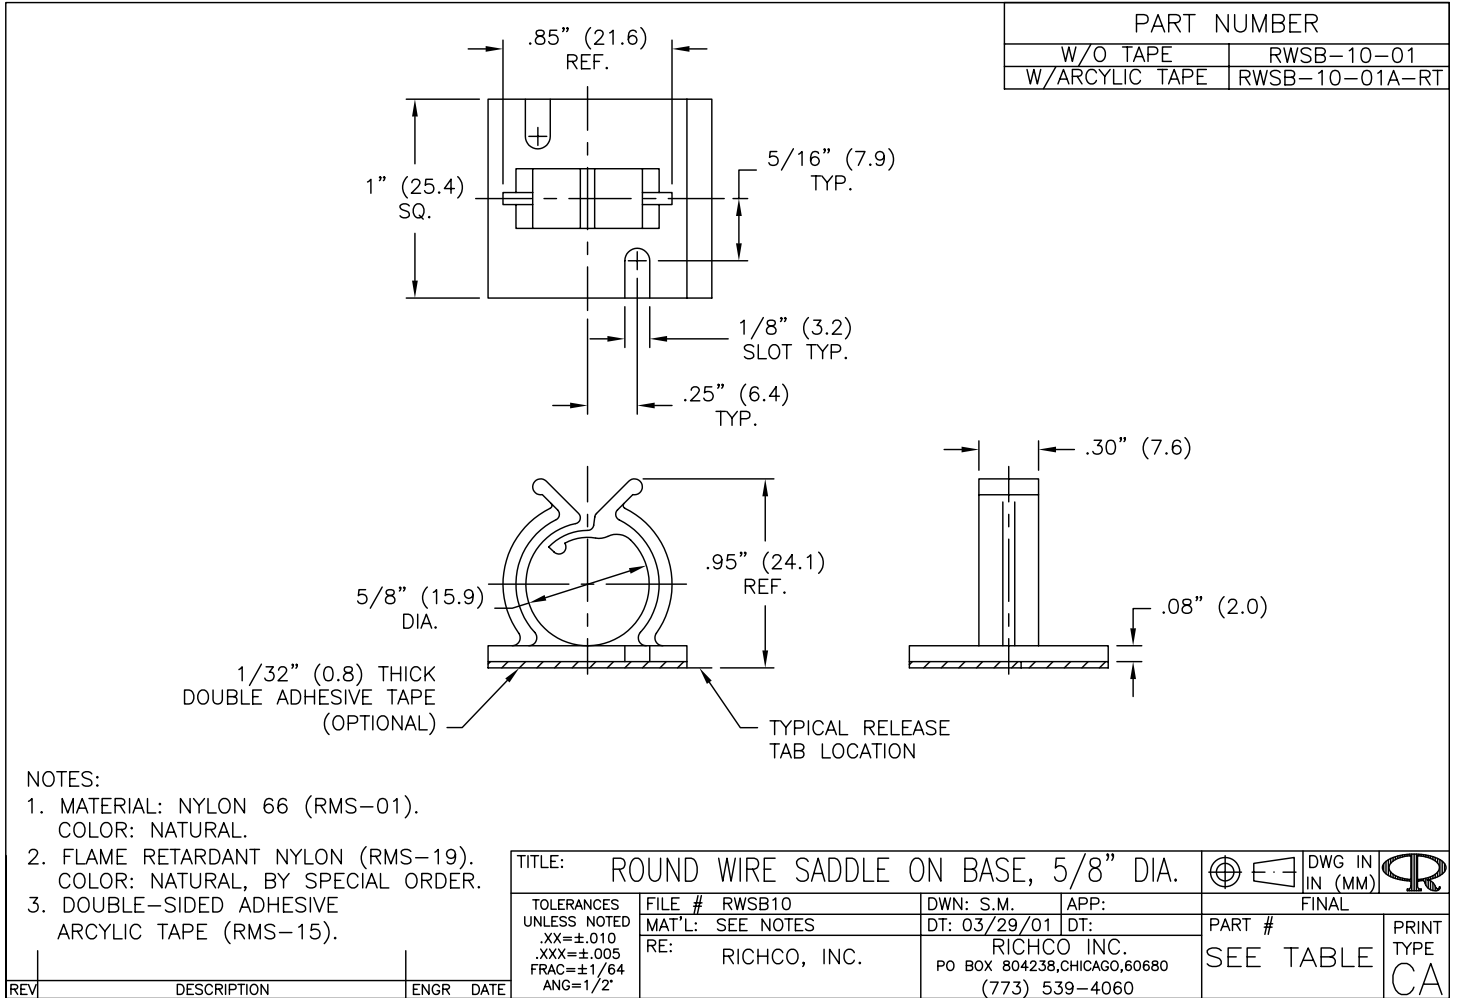

For any questions, you can email us directly:

[sales@integrated-circuit.com](mailto:sales@integrated-circuit.com)

NOTES:

1. MATERIAL: NYLON 66 (RMS-01).  
COLOR: NATURAL.
2. FLAME RETARDANT NYLON (RMS-19).  
COLOR: NATURAL, BY SPECIAL ORDER.
3. DOUBLE-SIDED ADHESIVE  
ARCYLIC TAPE (RMS-15).

TITLE: ROUND WIRE SADDLE ON BASE, 5/8" DIA.					DWG IN IN (MM)	
TOLERANCES UNLESS NOTED .XX=±.010 .XXX=±.005 FRAC=±1/64 ANG=1/2'	FILE # RWSB10	DWN: S.M.	APP:	FINAL		
	MAT'L: SEE NOTES	DT: 03/29/01	DT:	PART #	SEE TABLE	PRINT TYPE
	RE: RICHCO, INC.	RICHCO INC. PO BOX 804238, CHICAGO, 60680 (773) 539-4060				CA

REV	DESCRIPTION	ENGR	DATE