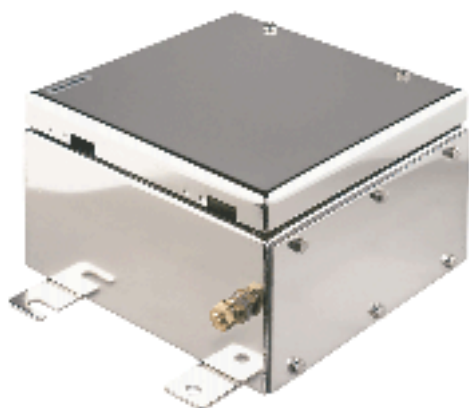

sales@integrated-circuit.com

General ordering data

Order No.	9513340000
Part designation	MP NexT 45/38 ss
Version	Enclosures accessories, Mounting plate
EAN	4008190881870
Qty.	1 pc(s).

General details

Weight	2,037 g
--------	---------