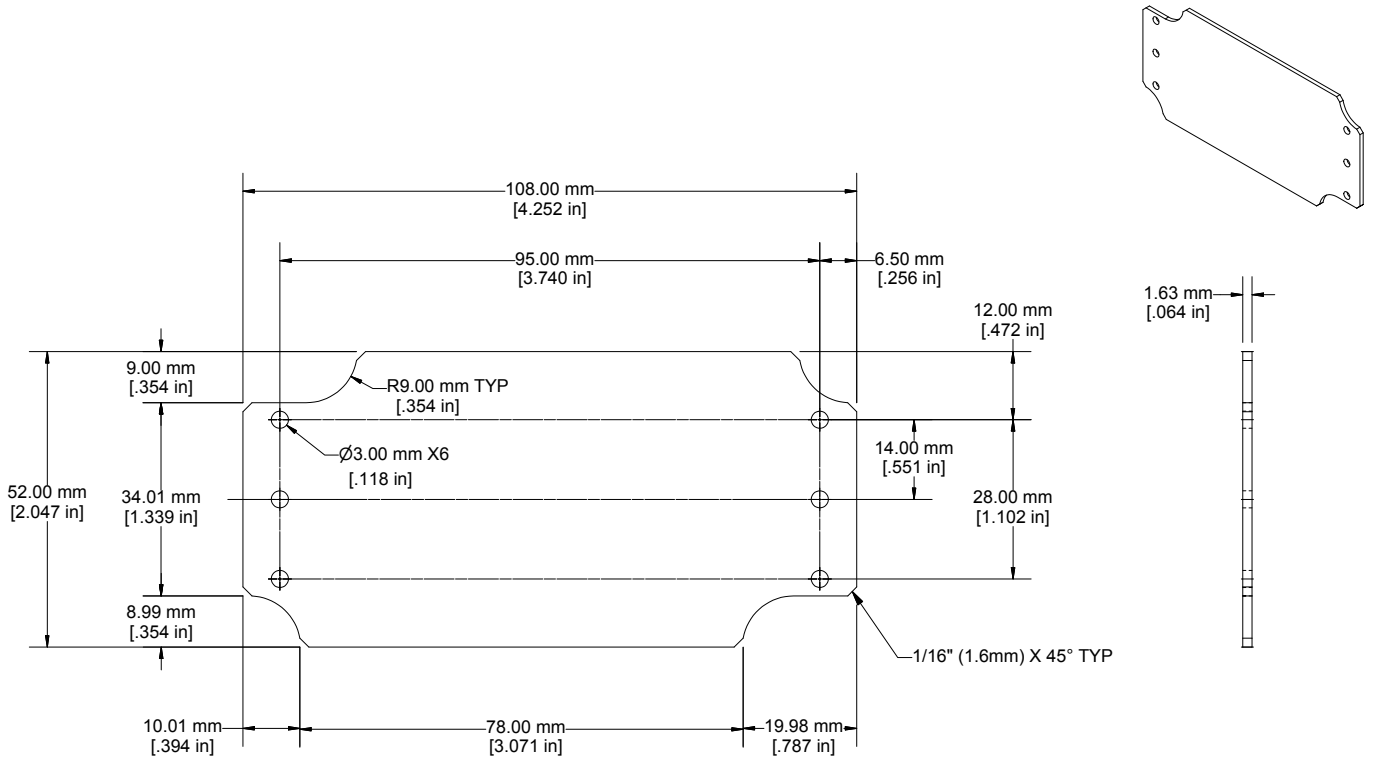

## Excellent Integrated System Limited

Stocking Distributor

Click to view price, real time Inventory, Delivery & Lifecycle Information:

[Hammond Manufacturing](#)  
[1555CFPL](#)

For any questions, you can email us directly:

[sales@integrated-circuit.com](mailto:sales@integrated-circuit.com)

MATERIAL: GALVANIZED 16 GA. STEEL PLATE

DWN		 <b>HAMMOND MANUFACTURING CO. LTD.</b> 485 Conestogo Road Waterloo, Ontario, N2L 4C9, Canada
DATE	OCT/2011	
CHK		
MATL		
SHEET		THIS DRAWING IS PROPRIETARY INFORMATION OF HAMMOND MFG. CO. LTD. NOT TO BE USED WITHOUT EXPRESSED WRITTEN PERMISSION OF HAMMOND MFG. CO. LTD.
 		<b>1555CFPL</b>