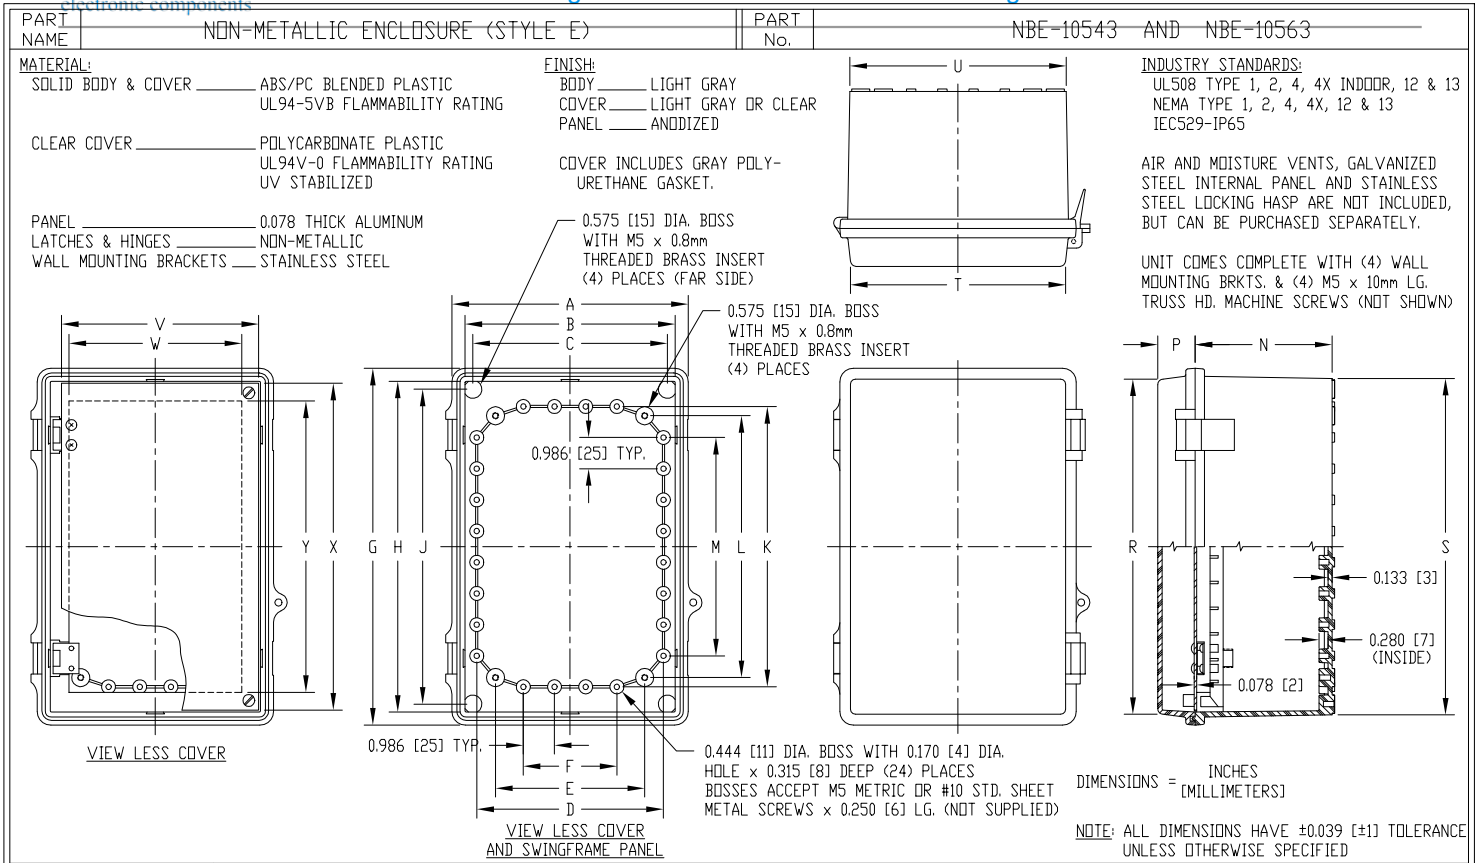

sales@integrated-circuit.com

PART NO.		DIMENSIONS																					
SOLID COVER	CLEAR COVER	A	B	C	D	E	F	G	H	J	K	L	M	N	P	R	S	T	U	V	W	X	Y
NBE-10543	NBE-10563	7.475 [190]	6.650 [169]	6.150 [156]	5.900 [150]	4.717 [120]	2.960 [75]	11.280 [287]	10.462 [266]	9.955 [253]	8.860 [225]	8.278 [210]	6.902 [175]	4.330 [110]	1.185 [30]	10.600 [269]	10.640 [270]	6.800 [173]	6.840 [175]	6.227 [158]	5.460 [139]	10.335 [263]	9.220 [234]