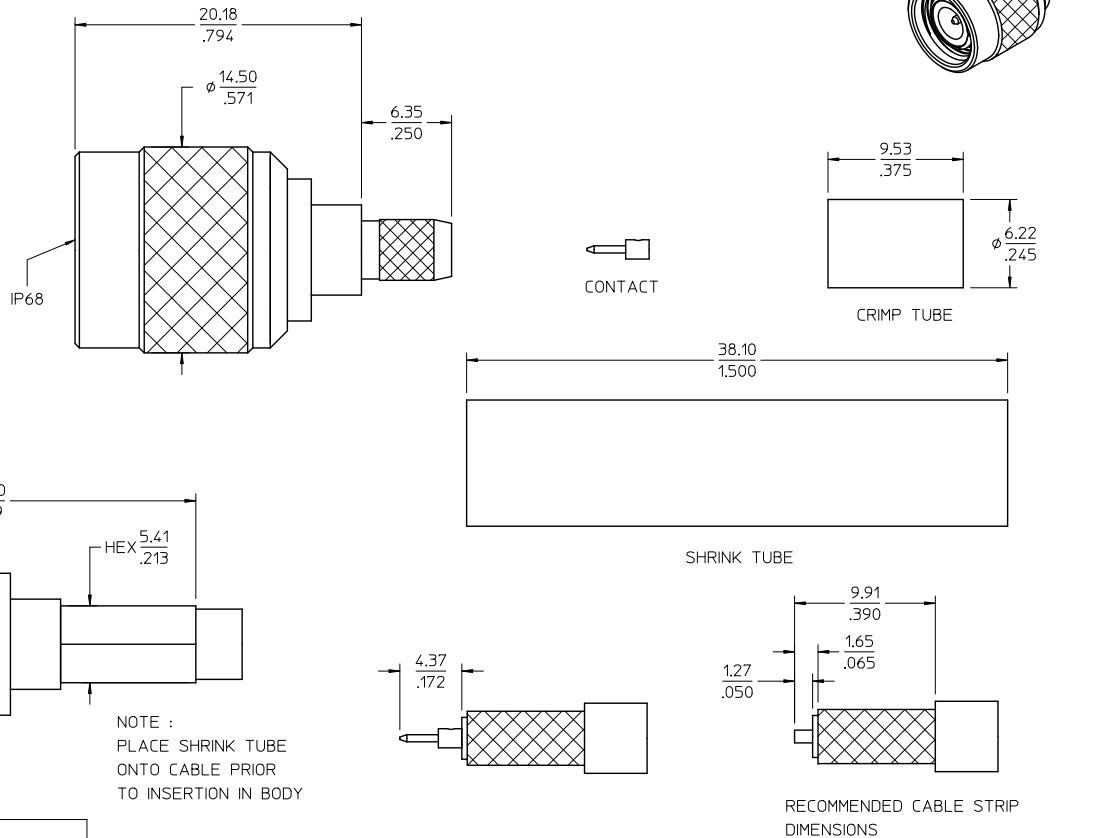

MATERIALS AND FINISHES :

BODY, COUPLING NUT, CRIMP TUBE BRASS
PLATED NICKEL

CONTACT BERYLLIUM COPPER
PLATED GOLD (SEE TABLE)

CABLE CONTACT BRASS
PLATED GOLD

INSULATOR TEFLON

SHRINK TUBE ATUM OR EQUIVALENT

MIL-STD-348A, FIG. 313.1	INTERFACE
SPECIFICATION	DESCRIPTION

73216-1982	10u"	ONE PER BAG
73216-1981	10u"	BULK
73216-1980	30u"	BULK
PART NO.	CONTACT PLTG	PACKAGING

CHG: ADD 73216-1982

EC NO: 2012/01/30
DRAWN BY: JWIENER
CHKD BY: SSS
APPR: JWIENER
DATE: 2012/01/31

QUALITY SYMBOLS

GENERAL TOLERANCES (UNLESS SPECIFIED)	
	mm INCH
4 PLACES	± .005 ± .0002
3 PLACES	± .005 ± .0002
2 PLACES	± .005 ± .0002
1 PLACE	± .005 ± .0002
ANGULAR ± 2 °	
DRAFT WHERE APPLICABLE MUST REMAIN WITHIN DIMENSIONS	

DIMENSION STYLE	
MM/IN	DATE
DRAWN BY: AZR	2008/12/01
CHECKED BY: SSS	2008/12/01
APPROVED BY: JDW	2008/12/01
MATERIAL NO.	SEE NOTE

SCALE	DESIGN UNITS	THIRD ANGLE PROJECTION
	METRIC	
TITLE		
TNC PLUG STRAIGHT IP68 FOR RG58 50 OHMS TNC-PC, EWR-3829		
MOLEX INCORPORATED		
DOCUMENT NO.	SHEET NO.	
SD-73216-198	1 OF 1	