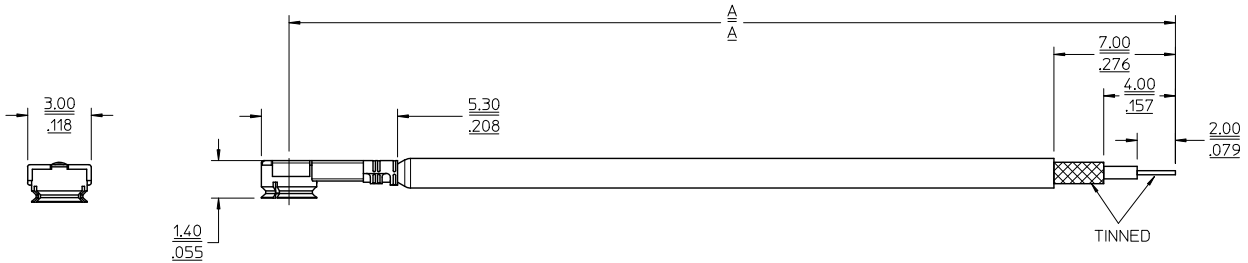

13 12 11 10 9 8 7 6 5 4 3 2 1

MATERIAL AND FINISHES:

U.FL (73118-5730) MATED HEIGHT: 1.8MM (.071)  
 HOUSING: PHOSPHOR BRONZE  
 FINISH: GOLD  
 CONTACT: PHOSPHOR BRONZE  
 FINISH: GOLD  
 INSULATOR: PBT  
 CABLE: 1.13 CABLE OR EQUIVALENT

CHG: 1/PACKING UPDATE 2/TITLE UPDATE TO MCRF FROM U.FL EWR RFS1E324 EC NO: URF2016-0204 DRAWN: CHENG 2015/09/10 CHKD: CHENG APPR: Y.CHENG 2015/09/11 DESCRIPTION:	QUALITY SYMBOLS	GENERAL TOLERANCES (UNLESS SPECIFIED)	DIMENSION STYLE	SCALE	DESIGN UNITS	THIRD ANGLE PROJECTION
	▼=0 ∇=0	mm INCH 4 PLACES ± --- ± --- 3 PLACES ± --- ± --- 2 PLACES ± --- ± --- 1 PLACE ± --- ± --- ANGULAR ± 2 °	MM/IN	MM/METRIC	METRIC	CA, MCRF TO PIGTAIL 1.13MM CABLE H18 CA-MCRF/PIGTAIL
		DRAFT WHERE APPLICABLE MUST REMAIN WITHIN DIMENSIONS	SEE TABLE	DRAWN BY: JLEE02 DATE: 2011/08/19 CHECKED BY: SSS DATE: 2011/08/19 APPROVED BY: JWIENER DATE: 2011/09/02	MOLEX INCORPORATED SD-73116-001	SHEET NO. 1 OF 1
	A4			THIS DRAWING CONTAINS INFORMATION THAT IS PROPRIETARY TO MOLEX INCORPORATED AND SHOULD NOT BE USED WITHOUT WRITTEN PERMISSION		