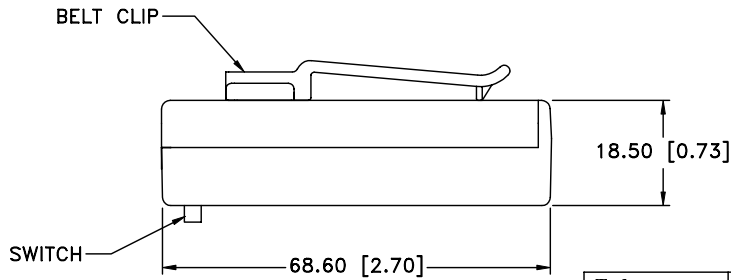

sales@integrated-circuit.com

Date	SYM	REVISION RECORD	AUTH	DR.	CK.

NOTES:

1. MATERIAL:

- HOUSING : GREEN ABS
- RIVETS: BRASS, NICKLE PLTD.
- SPRING: SPRING STEEL, NICKLE PLTD.
- CONTACTS: SPRING STEEL, NICKLE PLTD.
- WIRE: 24AWG, SOLID CONDUCTOR

Tolerance (Except as noted)	 Memory Protection Devices, Inc 200 Broad Hollow Road, Farmingdale, New York 11735	Scale	Drawn By B.S.
decimal ±.5 (.020)		Approved By T.B.	
Fractional ± .8 (.030)	Title THREE "AA" CELL HOLDER WITH BELT CLIP	Drawing Number SBC331AS-GRN	
Angular ± 3°	Date 05/04/01		