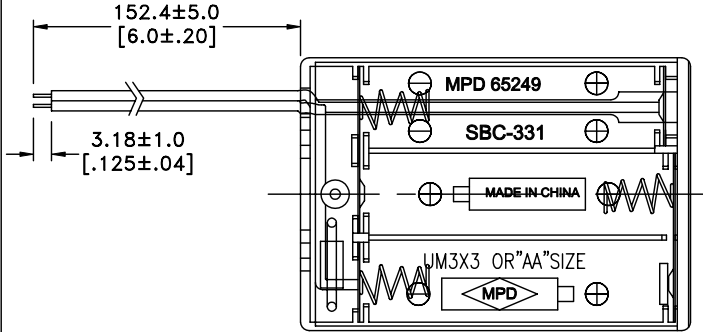

sales@integrated-circuit.com

Date	SYM	REVISION RECORD	AUTH	DR.	CK.

NOTES:

1. MATERIAL:

- HOUSING : GREEN ABS
- RIVETS: BRASS, NICKLE PLTD.
- SPRING: SPRING STEEL, NICKLE PLTD.
- CONTACTS: SPRING STEEL, NICKLE PLTD.
- WIRE: 24AWG, SOLID CONDUCTOR

Tolerance (Except as noted)	 Memory Protection Devices, Inc 200 Broad Hollow Road, Farmingdale, New York 11735	Scale	Drawn By B.S.
decimal ±.5 (.020)		Approved By T.B.	
Fractional ± .8 (.030)	Title THREE "AA" CELL HOLDER WITH BELT CLIP	Drawing Number SBC331AS-GRN	
Angular ± 3°	Date 05/04/01		