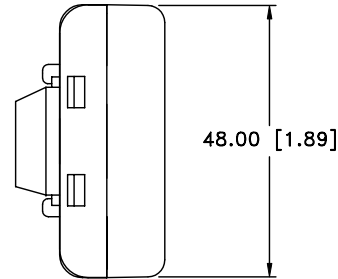

Date	SYM	REVISION RECORD	AUTH	DR.	CK.

NOTES:

1. MATERIAL:

- HOUSING : GREEN ABS
- RIVETS: BRASS, NICKLE PLTD.
- SPRING: SPRING STEEL, NICKLE PLTD.
- CONTACTS: SPRING STEEL, NICKLE PLTD.
- WIRE: 24AWG, SOLID CONDUCTOR

Tolerance (Except as noted)	Memory Protection Devices, Inc 200 Broad Hollow Road, Farmingdale, New York 11735	Scale	Drawn By B.S.
decimal ±.5 (.020)		Approved By T.B.	
Fractional ± .8 (.030)	Title THREE "AA" CELL HOLDER WITH BELT CLIP	Drawing Number SBC331AS-GRN	
Angular ± 3°	Date 05/04/01