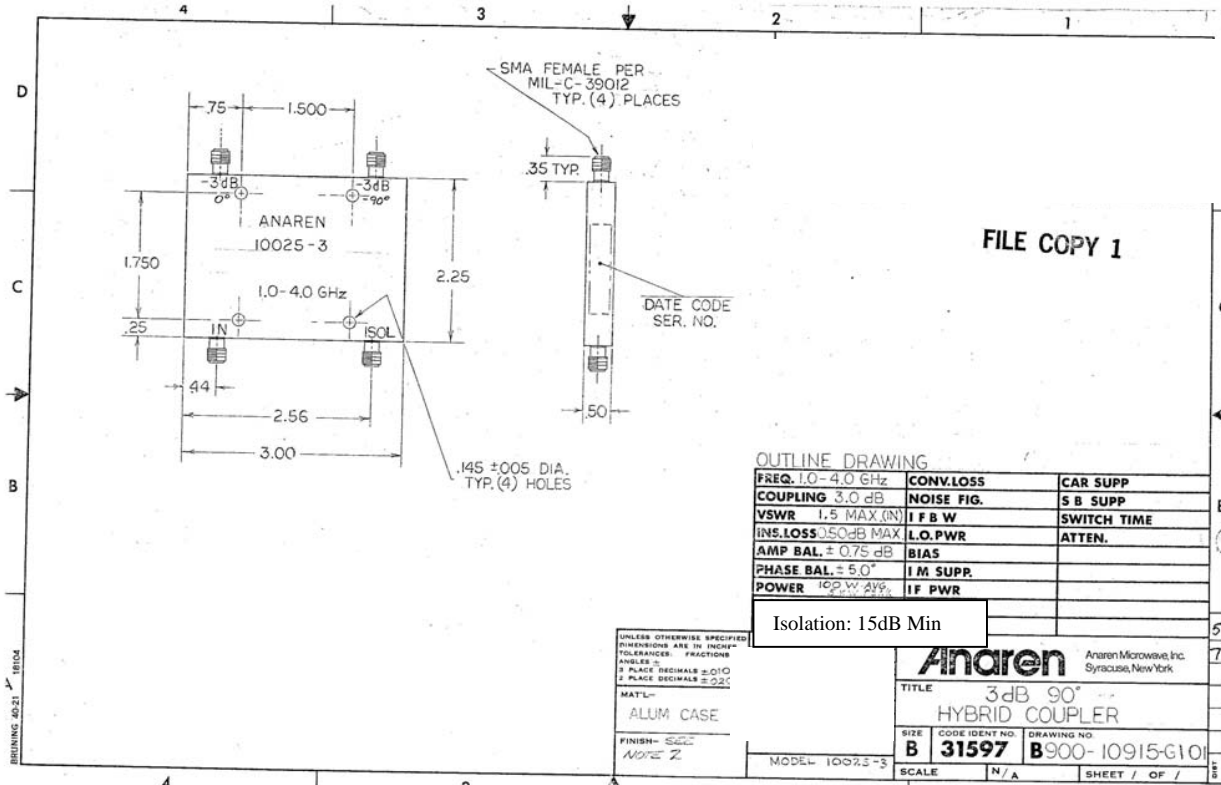

**Outline Drawing**

Electrical and Mechanical Specifications subject to change without notice.

**Model 10025-3**

Aluminum Cased Connectorized Components

**Typical Test Data Plots**

USA/Canada: (315) 432-8909  
 Toll Free: (800) 411-6596  
 Europe: +44 2392-232392

**Typical Test Data Plots**