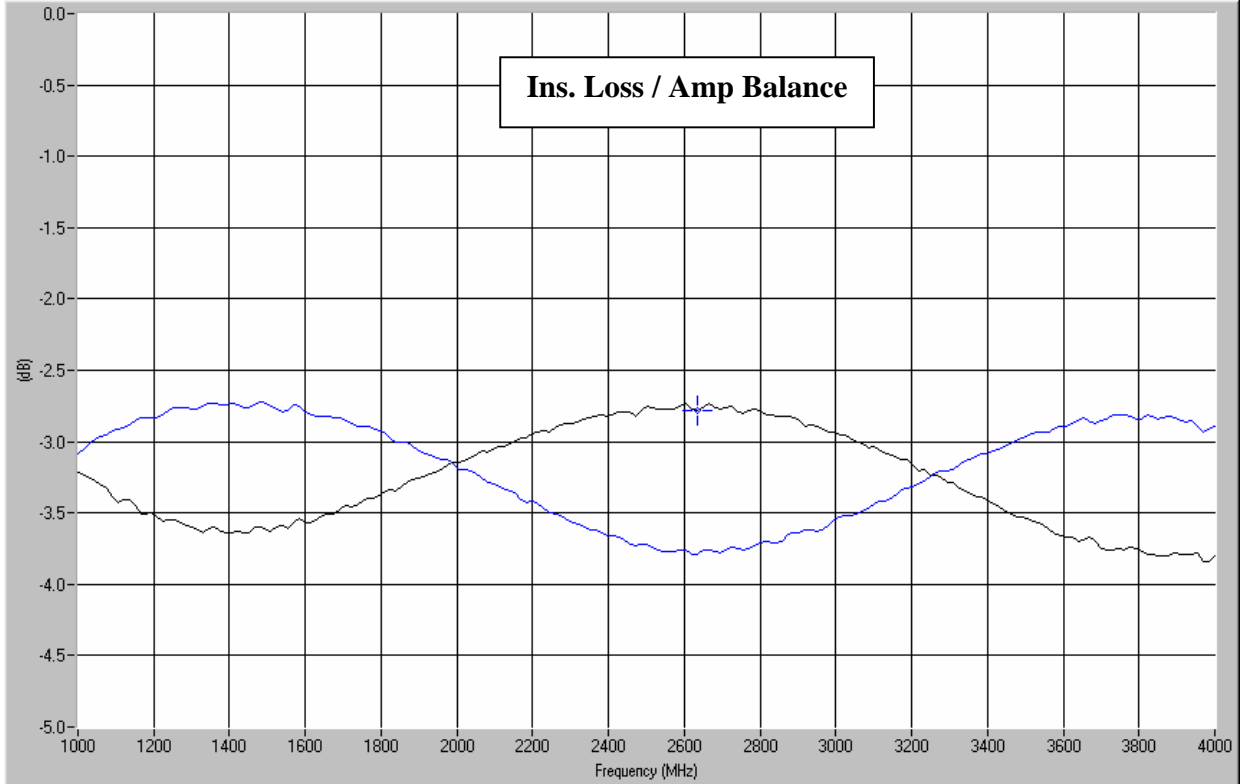

**Hybrid Couplers**  
**3 dB, 90°**

**Applications**

- Balanced Mixers
- Antenna Feed Networks
- Phasing Networks
- Dividers/Combiners

**Features**

- Military Grade
- 1.0 – 4.0 GHz
- 2-Way power Split
- Quadrature
- Connectors Per MIL-C-39012
- Rugged Aluminum Housing
- Low VSWR
- Meets MIL-E-5400 Class 3 Requirements

**Outline Drawing**

Electrical and Mechanical Specifications subject to change without notice.

**Model 10025-3**

Aluminum Cased Connectorized Components

**Typical Test Data Plots**

USA/Canada: (315) 432-8909  
 Toll Free: (800) 411-6596  
 Europe: +44 2392-232392

**Typical Test Data Plots**