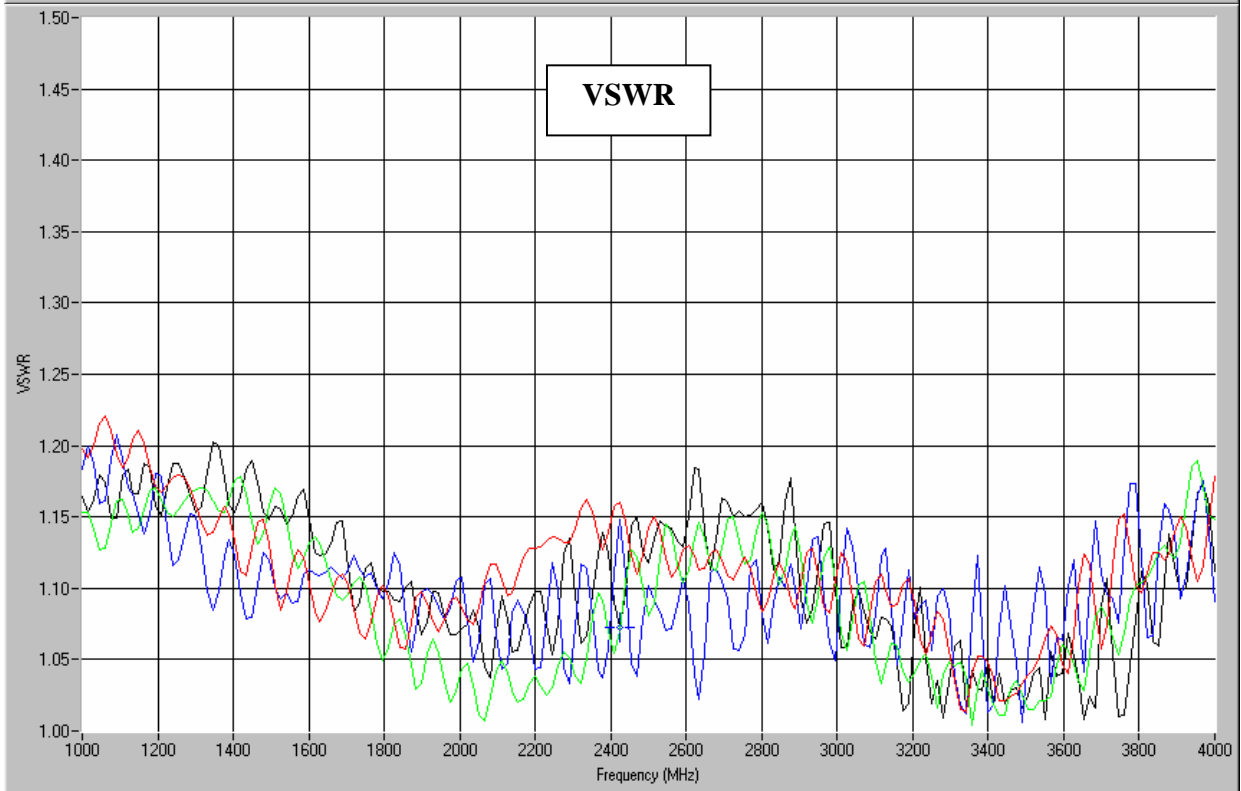

**Hybrid Couplers**  
**3 dB, 90°**

**Applications**

- Balanced Mixers
- Antenna Feed Networks
- Phasing Networks
- Dividers/Combiners

**Features**

- Military Grade
- 1.0 – 4.0 GHz
- 2-Way power Split
- Quadrature
- Connectors Per MIL-C-39012
- Rugged Aluminum Housing
- Low VSWR
- Meets MIL-E-5400 Class 3 Requirements

**Outline Drawing**

Electrical and Mechanical Specifications subject to change without notice.

**Model 10025-3**

Aluminum Cased Connectorized Components

**Typical Test Data Plots**

USA/Canada: (315) 432-8909  
 Toll Free: (800) 411-6596  
 Europe: +44 2392-232392

**Typical Test Data Plots**