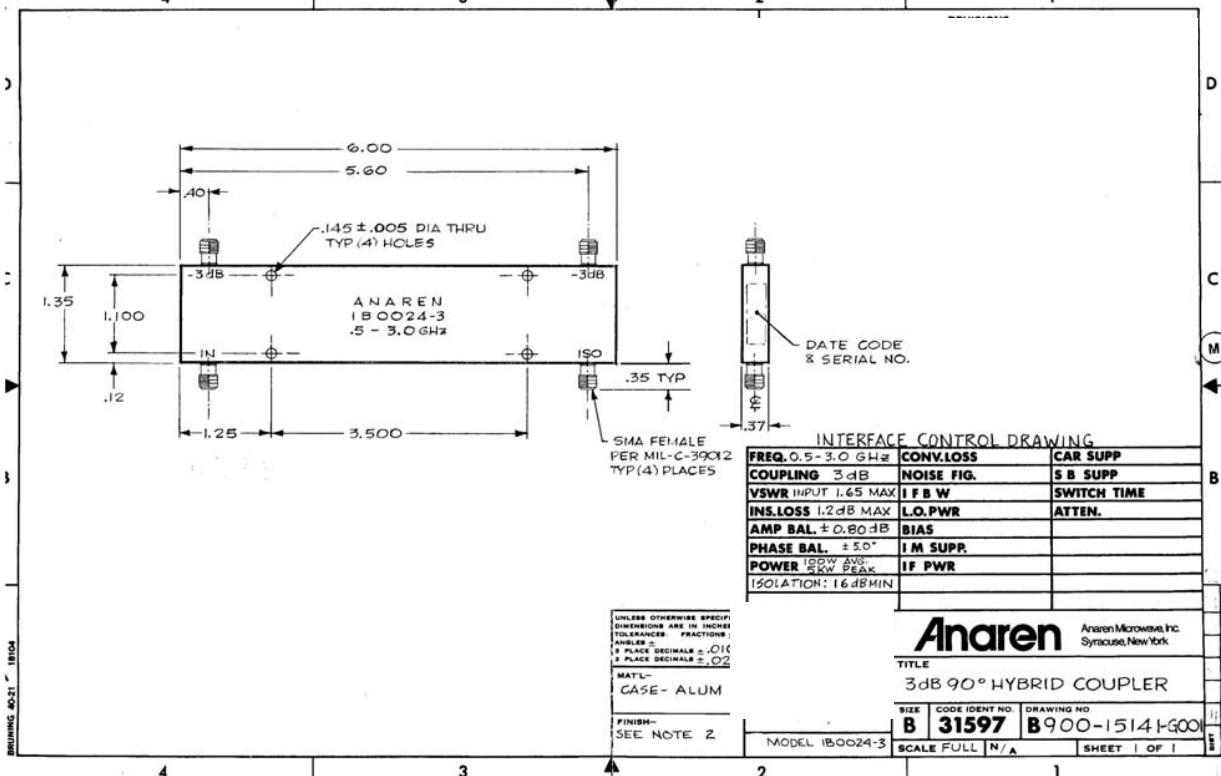

**Outline Drawing**

Electrical and Mechanical Specifications subject to change without notice.

**Model 1B0024-3**

Aluminum Cased Connectorized Components

**Typical Test Data Plots**

USA/Canada: (315) 432-8909  
 Toll Free: (800) 411-6596  
 Europe: +44 2392-232392

**Typical Test Data Plots**