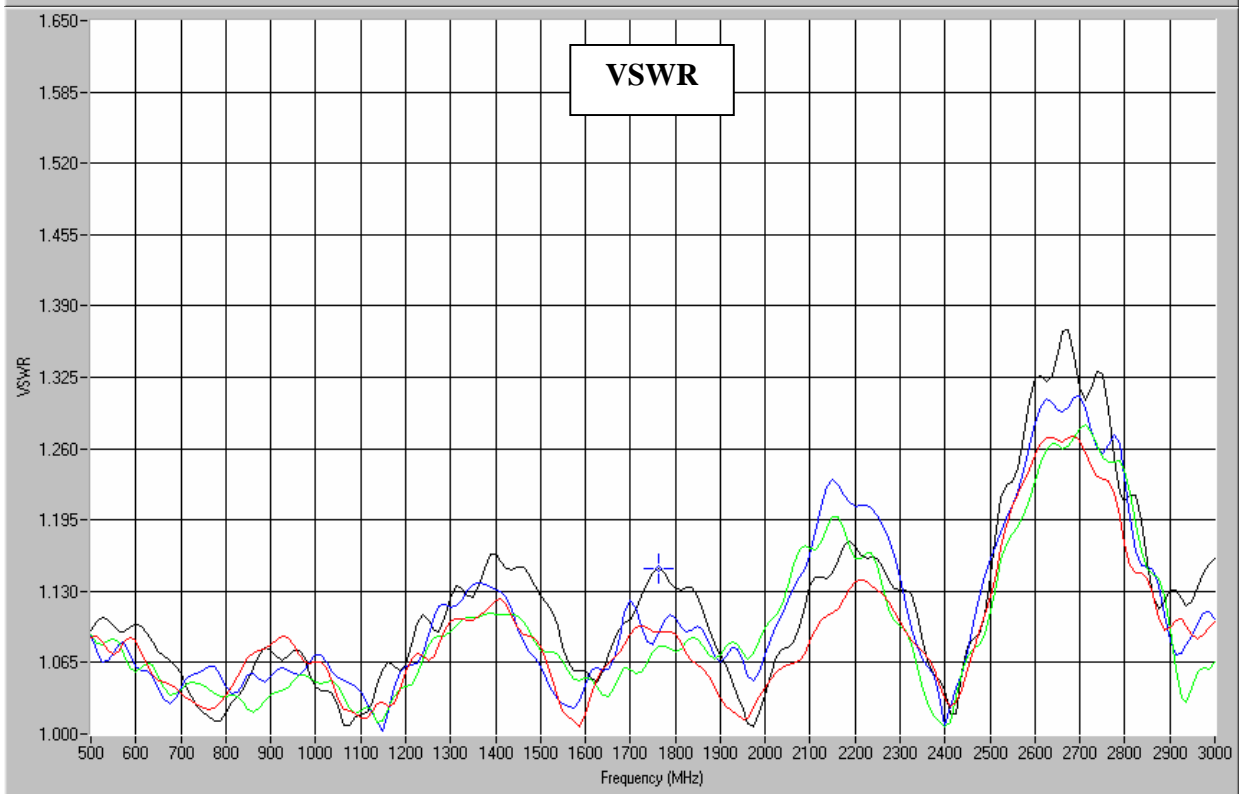

**Hybrid Couplers**  
**3 dB, 90°**

**Applications**

- Balanced Mixers
- Antenna Feed Networks
- Phasing Networks
- Dividers/Combiners

**Features**

- Military Grade
- 0.5 – 3.0 GHz
- 2-Way power Split
- Quadrature
- Connectors Per MIL-C-39012
- Rugged Aluminum Housing
- Low VSWR
- Meets MIL-E-5400 Class 3 Requirements

**Outline Drawing**

Electrical and Mechanical Specifications subject to change without notice.

**Model 1B0024-3**

Aluminum Cased Connectorized Components

**Typical Test Data Plots**

USA/Canada: (315) 432-8909  
 Toll Free: (800) 411-6596  
 Europe: +44 2392-232392

**Typical Test Data Plots**