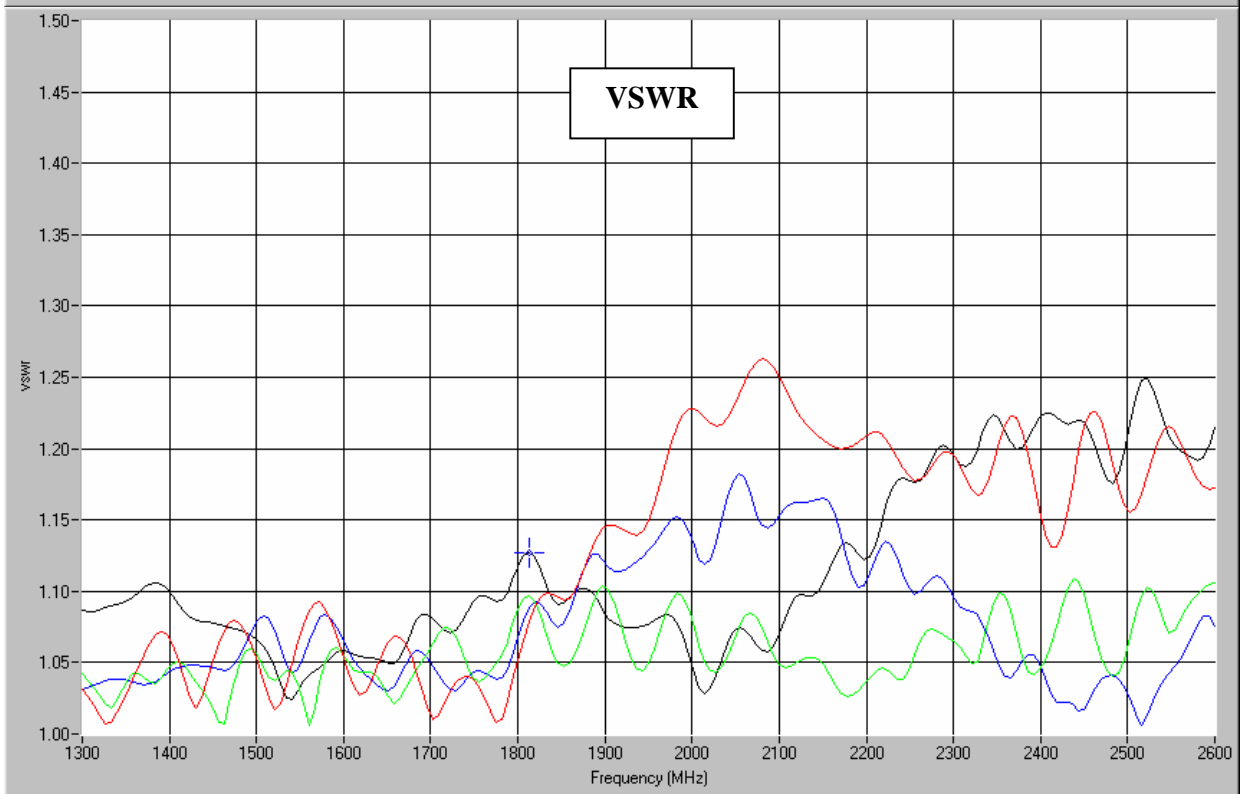

Aluminum Cased Connectorized Components

Outline Drawing

Electrical and Mechanical Specifications subject to change without notice.

Model 3A0200

Typical Test Data Plots

USA/Canada: (315) 432-8909
 Toll Free: (800) 411-6596
 Europe: +44 2392-232392

Typical Test Data Plots