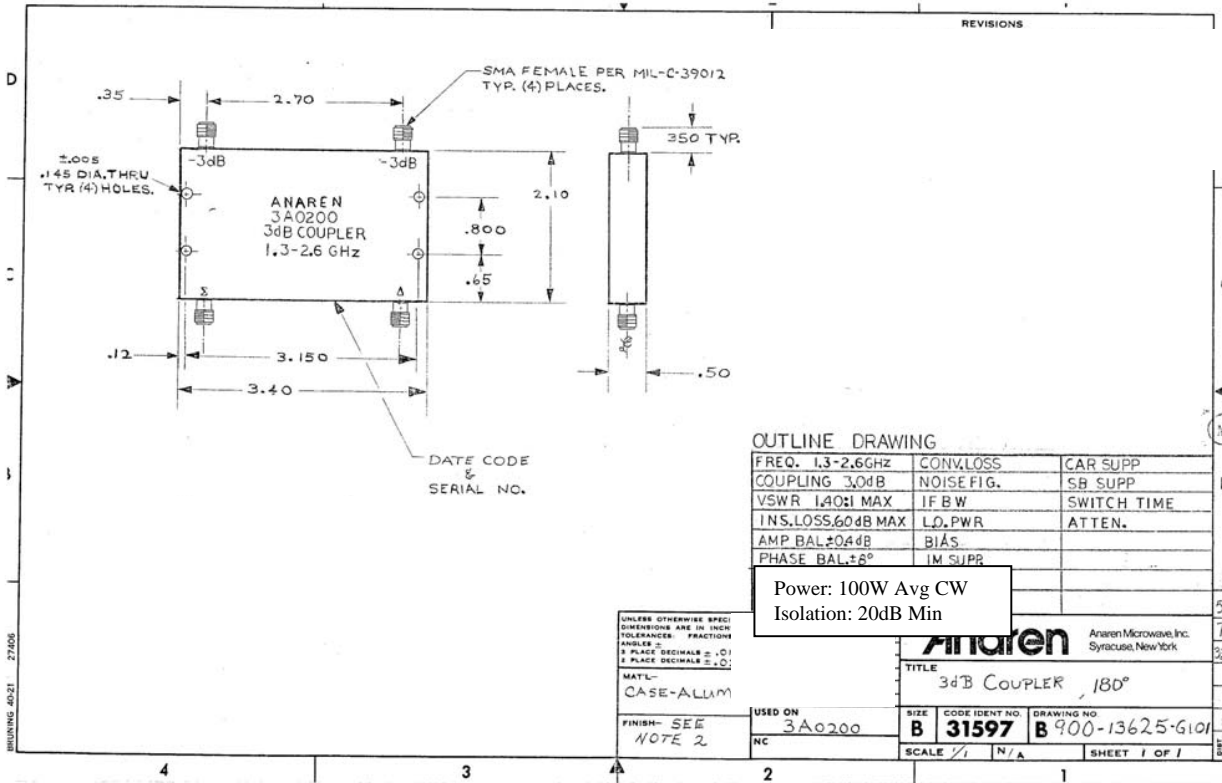

Aluminum Cased Connectorized Components

Outline Drawing

Electrical and Mechanical Specifications subject to change without notice.

Model 3A0200

Typical Test Data Plots

USA/Canada: (315) 432-8909
 Toll Free: (800) 411-6596
 Europe: +44 2392-232392

Typical Test Data Plots