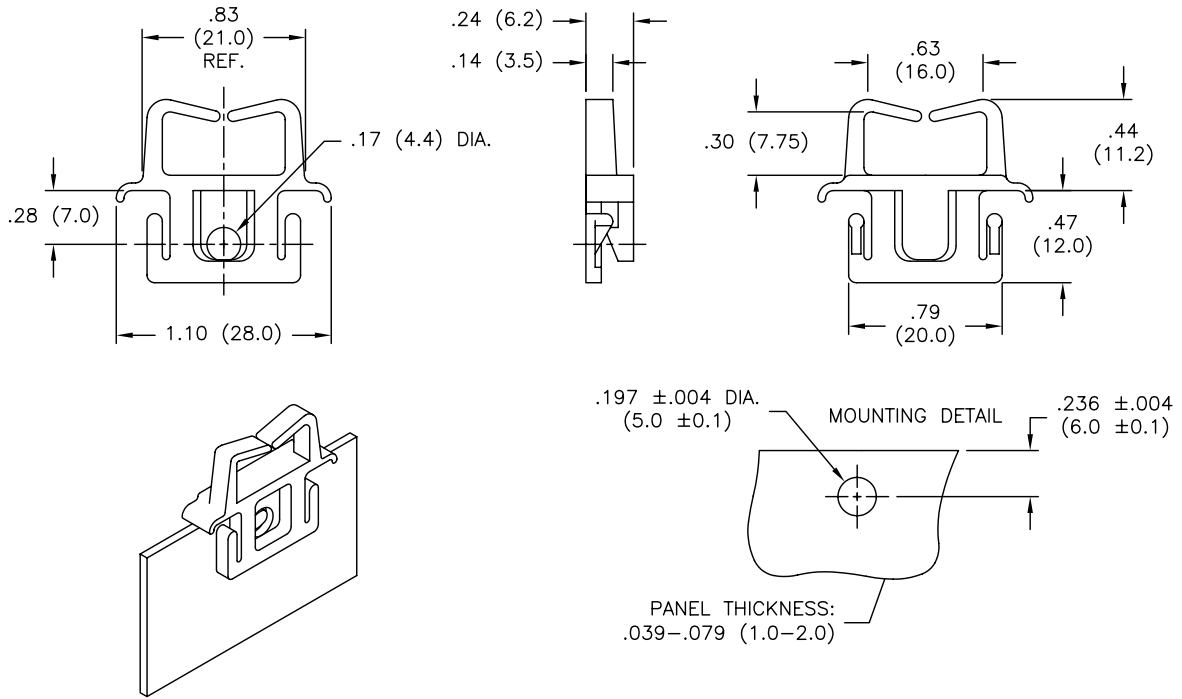

For any questions, you can email us directly:  
[sales@integrated-circuit.com](mailto:sales@integrated-circuit.com)

NOTES:

1. MATERIAL: NYLON 6/6 UL 94 V-2 (RMS-01).  
NYLON 6/6 UL 94 V-0 (RMS-19),  
AVAILABLE BY SPECIAL ORDER ONLY. TO ORDER  
REPLACE "-01" WITH "-19".
2. COLOR: NATURAL

B		SEE CO 200063 FOR CHANGES	SK 11.13.07	TITLE: EDGE HOLDING WIRE SADDLE				DWG IN IN (MM)		FINAL	PRINT TYPE CA
A		CHANGED FILE NO.	SM 09.06.02	FILE # EHWSE		DWN: P.B.		APP:			
REV		DESCRIPTION	ENGR DATE	TOLERANCES UNLESS NOTED .XX=±.010 .XXX=±.005 FRAC=±1/64 ANG=±1°		MAT'L: SEE NOTES		DT: 07-22-94 DT:		PART # EHWSE-1-01	
				RE: RICHCO, INC.		RICHCO INC. PO BOX 804238, CHICAGO, 60680 (773) 539-4060					