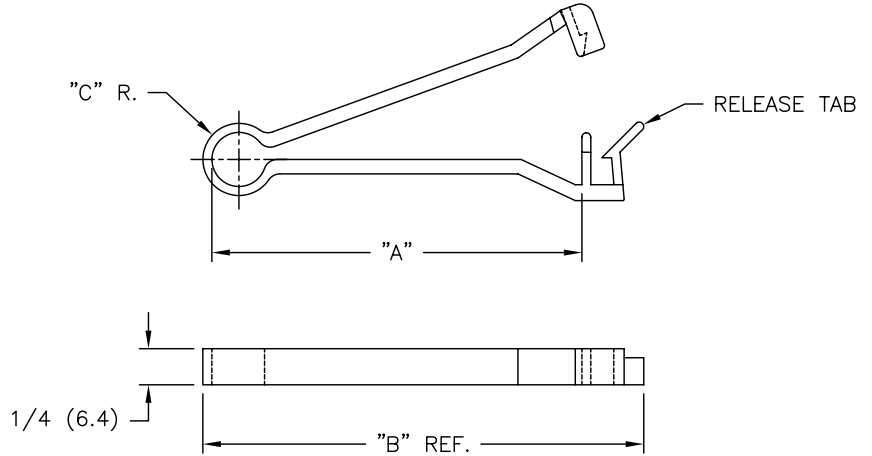

PART NO.	"A" MAX CABLE WIDTH	"B" REF.	"C" REF.
FCLCS	1.50 (38.1)	2.00 (50.8)	.23 (5.8)
FCLC	2.50 (63.5)	3.00 (76.2)	.25 (6.4)

NOTES:

1. MATERIAL: NYLON 6/6 (RMS-01)
2. COLOR: NATURAL.

A	CHANGED FILE NO.	SM	12.04.01
REV	DESCRIPTION	ENGR	DATE