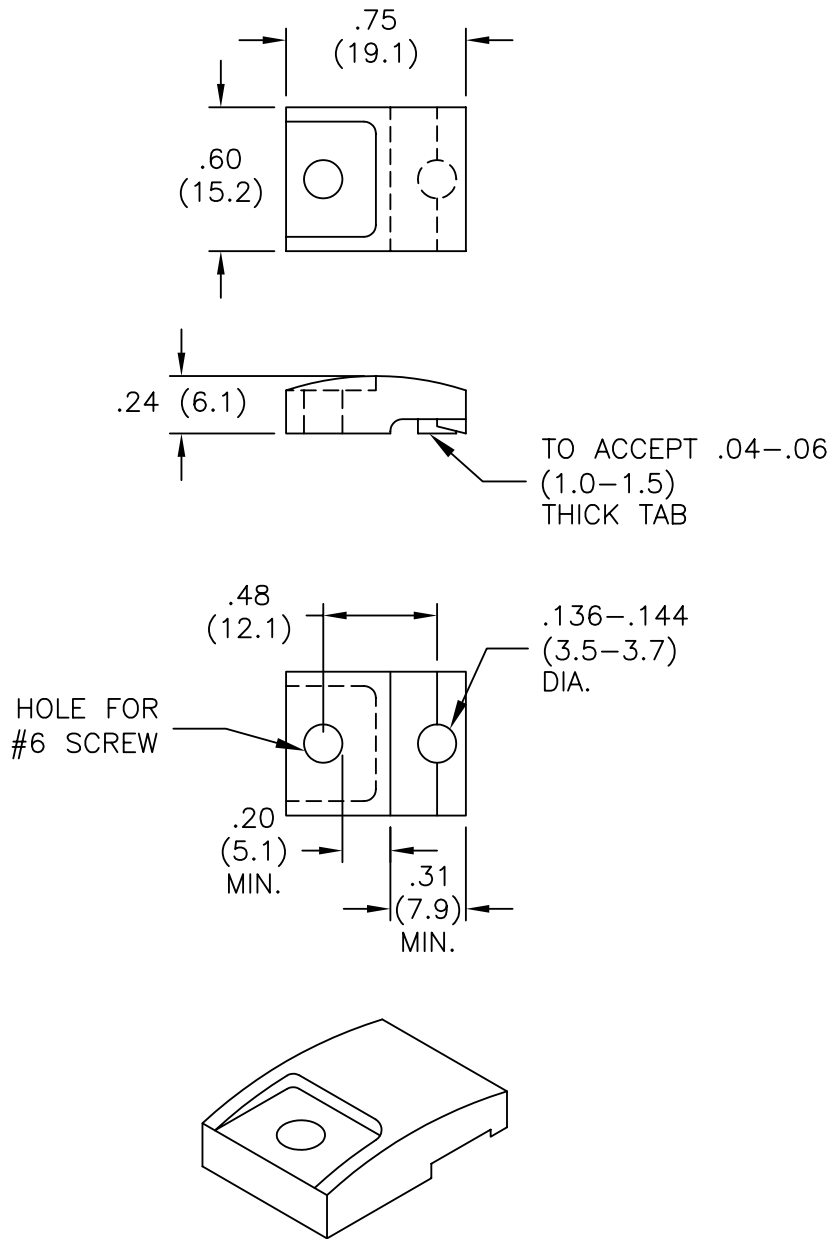

- NOTES:
 1. MAT'L: GLASS FILLED NYLON (RMS-18)
 2. COLOR: BLACK

A	CHANGED FILE NO.	S.M. 06.19.02
R E V	DESCRIPTION	ENGR DATE

TITLE: TRANSISTOR INSULATORS

DWG IN
IN (MM)

TOLERANCES UNLESS NOTED .XX=±.010 .XXX=±.005 FRAC=±1/64 ANG=±1°	FILE # IEC-TO-218	DWN: S.M.	APP:	FINAL	
	MAT'L: SEE NOTES	DT: 11/01/00	DT:	PART #	PRINT TYPE
RE: RICHCO, INC.	RICHCO INC. PO BOX 804238, CHICAGO, 60680 (773) 539-4060		IEC-TO-218		CA