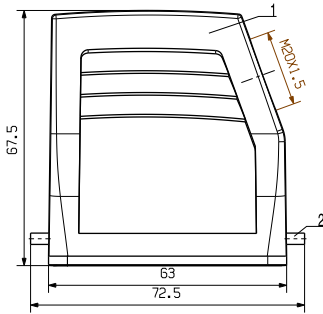

MASSE OHNE TOLERANZ SIND KEINE PRÜFMASS
DIMS. WITHOUT TOLERANCE ARE NOT CONTROL DIMS

3	SEALING	NBR
2	LOCKING BOLTS	STAINLESS STEEL
1	PLUG HOOD HOUSING	ALUMINIUM WITH POWDER COATING
ROHSTOFF-NR. R. PART NO.	TYP PART NAME	WERKSTOFF MATERIAL

MAX. NR. / NOS. ? 		MODIFICATION DATE NAME 15.11.2005 LIU_F		Weidmüller DRAWING NO. ISSUE NO.	
SCALE: 1/1 SUPERSEDES: SUPERSEDED BY:		RESPONSIBLE CHECKED 30.11.2005 ZHANG_T APPROVED		- CAT.NO.: 1788860000 - HDC 15A TSLU 1M20G STECKERGEHÄUSE PLUG HOOD HOUSING PRODUCT FILE: