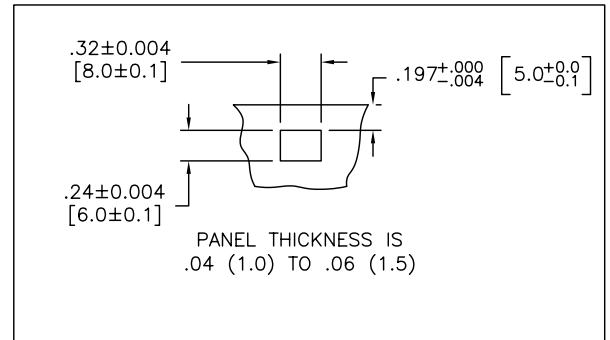

For any questions, you can email us directly:
sales@integrated-circuit.com

MOUNTING DETAIL

NOTES:

1. MATERIAL: NYLON 66, RMS-01.
2. COLOR: NATURAL.

TITLE: STANDOFF TWIST LOCK-SADDLE MOUNT			⊕	▭	DWG IN IN (MM)	Ⓜ
TOLERANCES UNLESS NOTED .XX=±.010 .XXX=±.005 FRAC=±1/64 ANG=±1°			FILE # STL-SME	DWN: J.L.	APP:	FINAL
RE: RICHCO, INC.			MAT'L: SEE NOTES	DT: 8.3.98	DT:	PART #
B CORRECTED DIMENSIONS SJ 03.05.02			RICHCO INC. PO BOX 804238, CHICAGO, 60680 (773) 539-4060		STL-SME-1-600-01	PRINT TYPE CA
A CHANGED FILE NUMBER SM 05.31.01						
REV DESCRIPTION ENGR DATE						