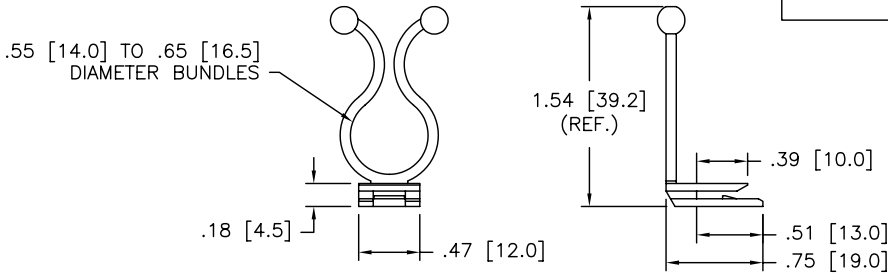

For any questions, you can email us directly:
sales@integrated-circuit.com

MOUNTING DETAIL

NOTES:

1. MATERIAL: NYLON 66, RMS-01.
2. COLOR: NATURAL.

TITLE: STANDOFF TWIST LOCK-SADDLE MOUNT			⊕	▭	DWG IN IN (MM)	Ⓜ
TOLERANCES UNLESS NOTED .XX=±.010 .XXX=±.005 FRAC=±1/64 ANG=±1°			FILE # STL-SME	DWN: J.L.	APP:	FINAL
RE: RICHCO, INC.			MAT'L: SEE NOTES	DT: 8.3.98	DT:	PART #
B CORRECTED DIMENSIONS SJ 03.05.02			RICHCO INC. PO BOX 804238, CHICAGO, 60680 (773) 539-4060		STL-SME-1-600-01	PRINT TYPE CA
A CHANGED FILE NUMBER SM 05.31.01						
REV DESCRIPTION ENGR DATE						