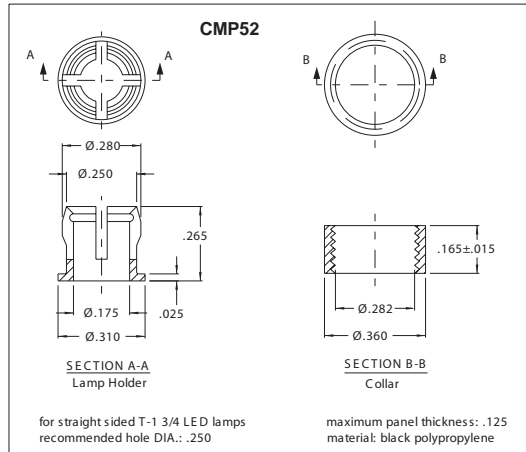

sales@integrated-circuit.com

147 Central Avenue
Hackensack, New Jersey 07601
Tel: 201-489-8989 • Fax: 201-489-6911

CHICAGO MINIATURE LAMP, INC.
WHERE INNOVATION COMES TO LIGHT

Panel Mounting Accessories for LED Lamps

All dimensions in inches.

Chicago Miniature Lamp reserves the right to make specification revisions that enhance the design and/or performance of the product