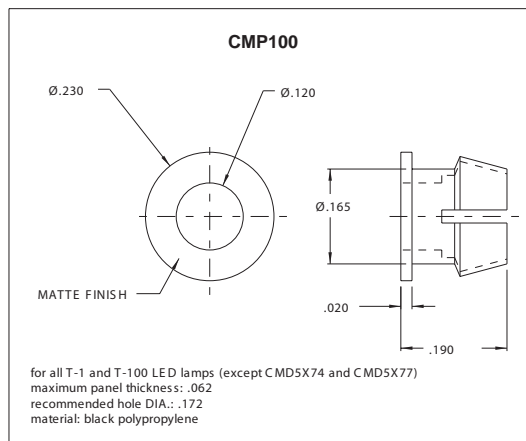

sales@integrated-circuit.com

147 Central Avenue
Hackensack, New Jersey 07601
Tel: 201-489-8989 • Fax: 201-489-6911

CHICAGO MINIATURE LAMP, INC.
WHERE INNOVATION COMES TO LIGHT

Panel Mounting Accessories for LED Lamps

All dimensions in inches.

Chicago Miniature Lamp reserves the right to make specification revisions that enhance the design and/or performance of the product