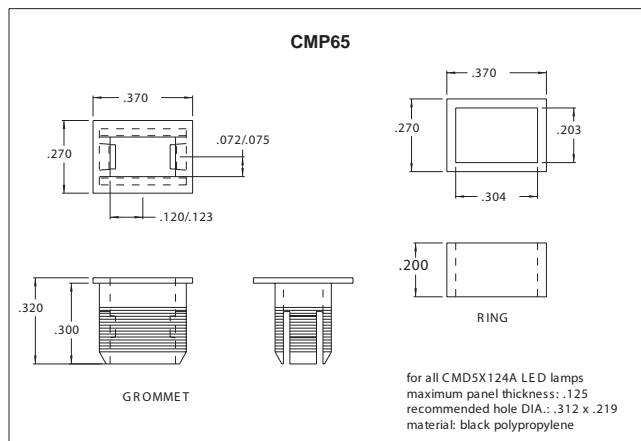

sales@integrated-circuit.com

147 Central Avenue
Hackensack, New Jersey 07601
Tel: 201-489-8989 • Fax: 201-489-6911

CHICAGO MINIATURE LAMP, INC.
WHERE INNOVATION COMES TO LIGHT

Panel Mounting Accessories for LED Lamps

All dimensions in inches.

Chicago Miniature Lamp reserves the right to make specification revisions that enhance the design and/or performance of the product