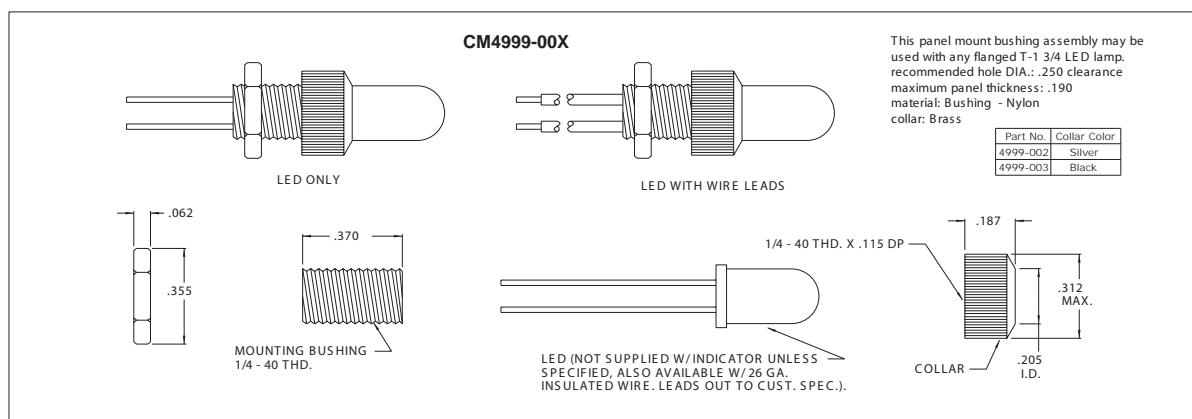

sales@integrated-circuit.com

147 Central Avenue
Hackensack, New Jersey 07601
Tel: 201-489-8989 • Fax: 201-489-6911

CHICAGO MINIATURE LAMP, INC.
WHERE INNOVATION COMES TO LIGHT

Panel Mounting Accessories for LED Lamps

All dimensions in inches.

Chicago Miniature Lamp reserves the right to make specification revisions that enhance the design and/or performance of the product