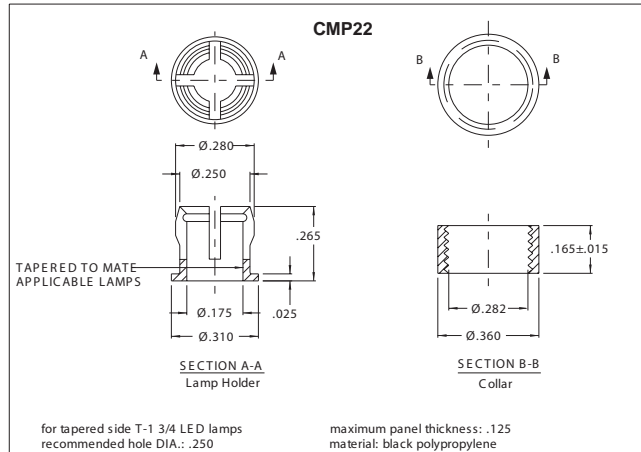

sales@integrated-circuit.com

147 Central Avenue
Hackensack, New Jersey 07601
Tel: 201-489-8989 • Fax: 201-489-6911

CHICAGO MINIATURE LAMP, INC.
WHERE INNOVATION COMES TO LIGHT

Panel Mounting Accessories for LED Lamps

All dimensions in inches.

Chicago Miniature Lamp reserves the right to make specification revisions that enhance the design and/or performance of the product