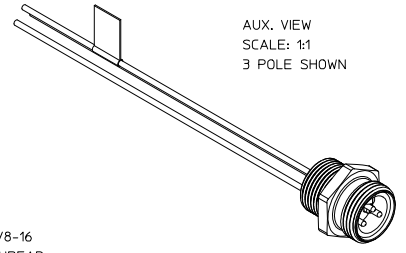

sales@integrated-circuit.com

MATERIAL NO.	ENGINEERING NO.	LENGTH	POLES	ELECTRICAL SPECS
1300130203	1R3006A20A1201	12.00' +.75 -0 (304.8 +19.1 -0)	3	600 VOLTS, 13 AMPS
1300130216	1R3006A20F0601	6'0' +2.19 -0 (1.83M +55.6 -0)	3	600 VOLTS, 13 AMPS
1300130354	1R4006A20A1201	12.00' +.75 -0 (304.8 +19.1 -0)	4	600 VOLTS, 10 AMPS

- NOTES:
 1. MATERIAL: SEE TABLE
 2. FINISHES: SEE TABLE
 3. MATES WITH: MINI CHANGE CABLE
 4. ELECTRICAL SPECIFICATIONS: SEE CHART
 5. ASSEMBLY IS RoHS COMPLIANT

FACE VIEW-MALE INSERT				
1 WHITE 2 BLACK	1 GREEN/YELLOW 2 BLACK 3 WHITE	1 BLACK 2 WHITE 3 RED 4 GREEN/YELLOW	1 WHITE 2 RED 3 GREEN/YELLOW 4 ORANGE 5 BLACK	1 WHITE 2 RED 3 GREEN/YELLOW 4 ORANGE 5 BLACK 6 BLUE

ITEM	QTY.	DESCRIPTION	MATERIAL	FINISH
5	1	LABEL	VINYL	BLACK/YELLOW
4	A/R	WIRE, 16 AWG, UL1015	PVC INSULATION	SEE WIRE DIAGRAM
3	A/R	CONTACT PIN	CU ALLOY	GOLD PLATED
2	1	INSERT	PVC	YELLOW
1	1	RECEPTACLE SHELL	ST. STEEL	PASSIVATED

NEW SALES DWG. EC NO: IPG2013-0860 DRAWN BY: RSTONE 2013/01/10 CHECKED BY: CHKDKK, JOZWIK 2013/01/25 APPR: JFMURPHY 2013/03/01	QUALITY SYMBOLS ▽=0 ∇=0	GENERAL TOLERANCES (UNLESS SPECIFIED) mm INCH 4 PLACES ± --- ± --- 3 PLACES ± --- ± --- 2 PLACES ± --- ± .01 1 PLACE ± 0.3 ± --- 0 PLACE ± --- ± ---	DIMENSION STYLE IN/MM DRAWN BY: RSTONE DATE: 2013/01/10 CHECKED BY: K. JOZWIK DATE: 2013/01/25 APPROVED BY: JFMURPHY DATE: 2013/03/01	SCALE: 1:1 DESIGN UNITS: INCH THIRD ANGLE PROJECTION	TITLE: MINI CHANGE MALE RECEPT. 16 AWG AC COLOR 1/2 NPT MTG THREAD, SS molex DOCUMENT NO. SD-130013-040 SHEET NO. 1 OF 1
		ANGULAR ± 2 ° DRAFT WHERE APPLICABLE MUST REMAIN WITHIN DIMENSIONS	MATERIAL NO. SEE CHART SIZE C THIS DRAWING CONTAINS INFORMATION THAT IS PROPRIETARY TO MOLEX INCORPORATED AND SHOULD NOT BE USED WITHOUT WRITTEN PERMISSION		