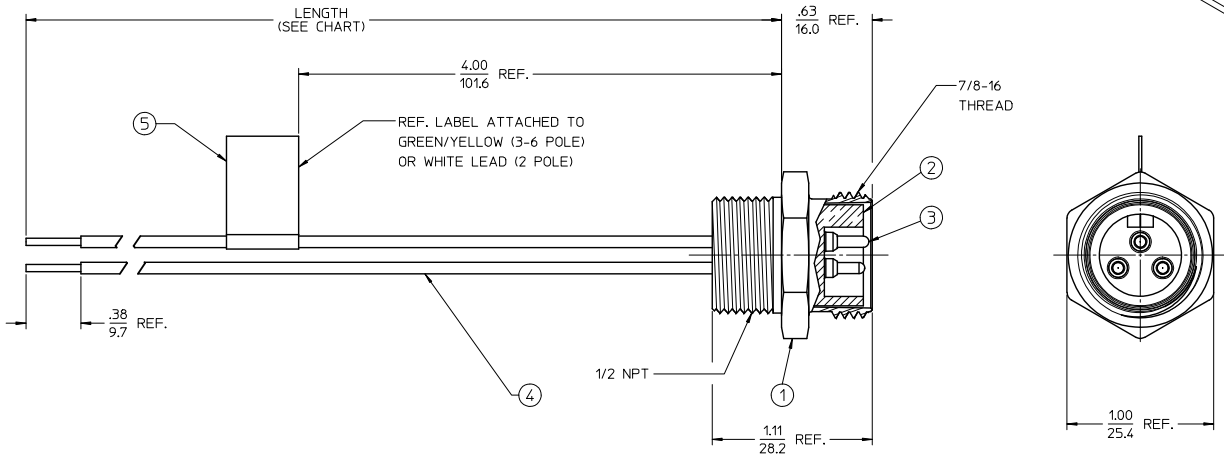

sales@integrated-circuit.com

MATERIAL NO.	ENGINEERING NO.	LENGTH	POLES	ELECTRICAL SPECS
1300130203	1R3006A20A1201	12.00' +.75 -0 (304.8 +19.1 -0)	3	600 VOLTS, 13 AMPS
1300130216	1R3006A20F0601	6'0' +2.19 -0 (1.83M +55.6 -0)	3	600 VOLTS, 13 AMPS
1300130354	1R4006A20A1201	12.00' +.75 -0 (304.8 +19.1 -0)	4	600 VOLTS, 10 AMPS

- NOTES:
 1. MATERIAL: SEE TABLE
 2. FINISHES: SEE TABLE
 3. MATES WITH: MINI CHANGE CABLE
 4. ELECTRICAL SPECIFICATIONS: SEE CHART
 5. ASSEMBLY IS RoHS COMPLIANT

FACE VIEW-MALE INSERT				
1 WHITE 2 BLACK	1 GREEN/YELLOW 2 BLACK 3 WHITE	1 BLACK 2 WHITE 3 RED 4 GREEN/YELLOW	1 WHITE 2 RED 3 GREEN/YELLOW 4 ORANGE 5 BLACK	1 WHITE 2 RED 3 GREEN/YELLOW 4 ORANGE 5 BLACK 6 BLUE

ITEM	QTY.	DESCRIPTION	MATERIAL	FINISH
5	1	LABEL	VINYL	BLACK/YELLOW
4	A/R	WIRE, 16 AWG, UL1015	PVC INSULATION	SEE WIRE DIAGRAM
3	A/R	CONTACT PIN	CU ALLOY	GOLD PLATED
2	1	INSERT	PVC	YELLOW
1	1	RECEPTACLE SHELL	ST. STEEL	PASSIVATED

NEW SALES DWG. EC NO: IPG2013-0860 DRAWN BY: RSTONE 2013/01/10 CHECKED BY: CHKDKK, JOZWIK 2013/01/25 APPR: JFMURPHY 2013/03/01	QUALITY SYMBOLS ▽=0 ∇=0	GENERAL TOLERANCES (UNLESS SPECIFIED) mm INCH 4 PLACES ± --- ± --- 3 PLACES ± --- ± --- 2 PLACES ± --- ± .01 1 PLACE ± 0.3 ± --- 0 PLACE ± --- ± ---	DIMENSION STYLE IN/MM DRAWN BY: RSTONE DATE: 2013/01/10 CHECKED BY: K. JOZWIK DATE: 2013/01/25 APPROVED BY: JFMURPHY DATE: 2013/03/01	SCALE: 1:1 DESIGN UNITS: INCH THIRD ANGLE PROJECTION	TITLE: MINI CHANGE MALE RECEPT. 16 AWG AC COLOR 1/2 NPT MTG THREAD, SS molex DOCUMENT NO. SD-130013-040 SHEET NO. 1 OF 1
		ANGULAR ± 2 ° DRAFT WHERE APPLICABLE MUST REMAIN WITHIN DIMENSIONS	MATERIAL NO. SEE CHART SIZE C THIS DRAWING CONTAINS INFORMATION THAT IS PROPRIETARY TO MOLEX INCORPORATED AND SHOULD NOT BE USED WITHOUT WRITTEN PERMISSION		