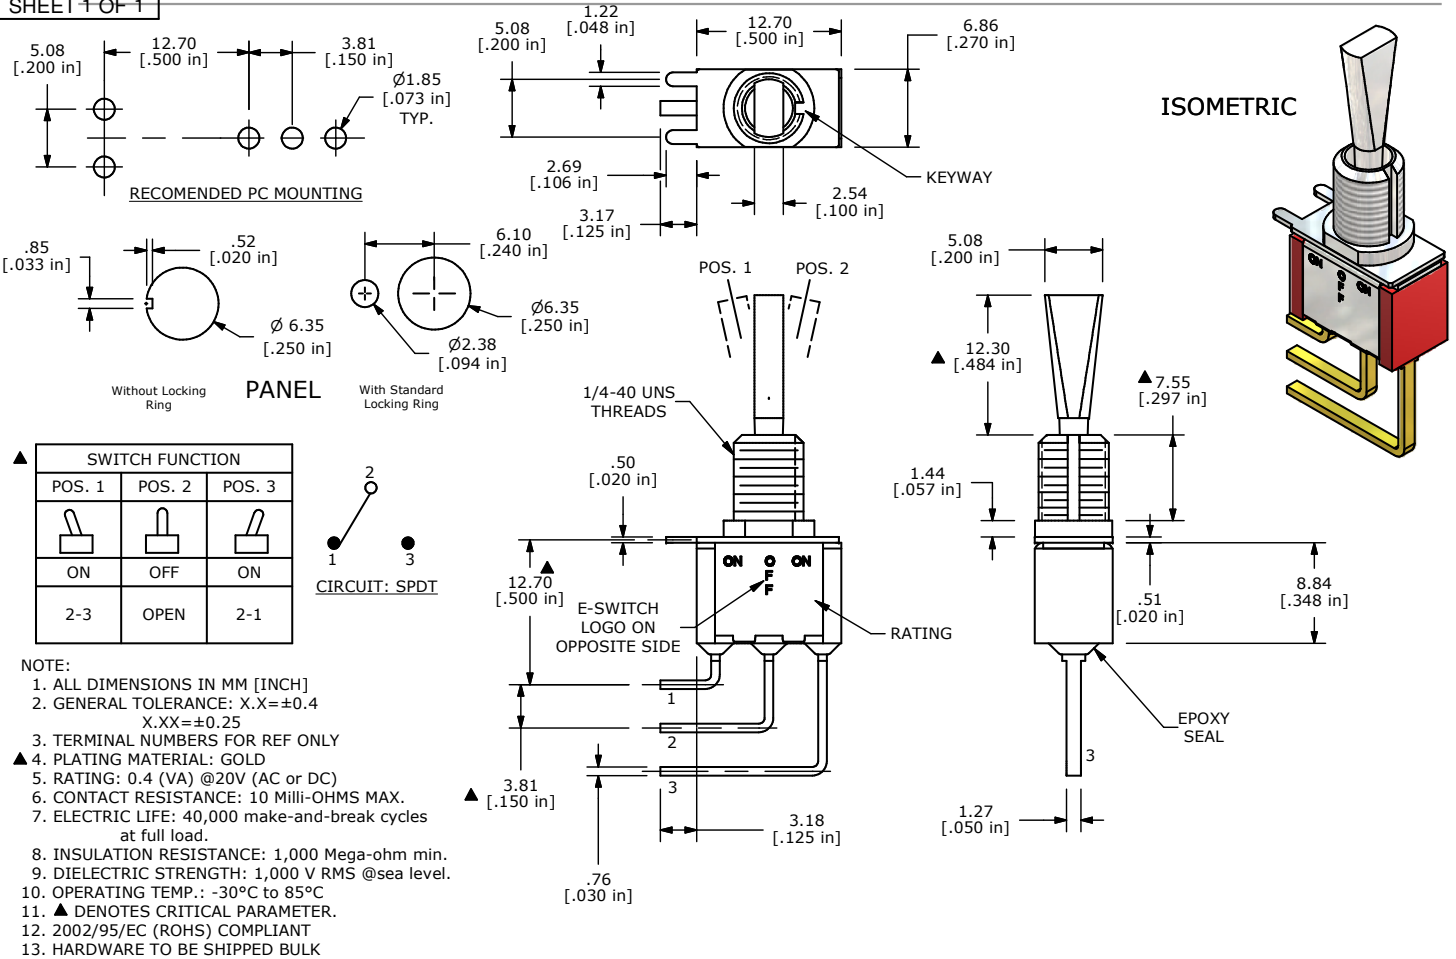

[sales@integrated-circuit.com](mailto:sales@integrated-circuit.com)

SHEET 1 OF 1

A	18975	Released For Production	3/30/10	BLR
REV	PCR NO	DESCRIPTION	DATE	BY

THE INFORMATION CONTAINED IN THIS DOCUMENT IS PROPRIETARY TO E-SWITCH AND IS NOT TO BE COPIED OR TRANSFERRED

TITLE 100SP3T6B11M7REH			
SCALE 2:1	DATE 3/30/2010	DR BLR	DWG ST113074 REV A