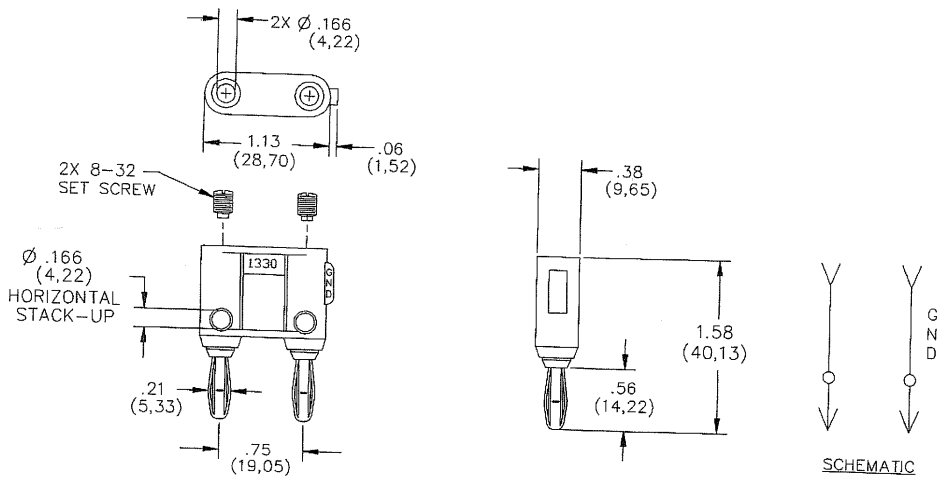

[sales@integrated-circuit.com](mailto:sales@integrated-circuit.com)

**MODEL: BU-P1330**  
**Double Banana Plug (Solderless)**

**MATERIALS:**

Body – Nylon

Contacts – Nickel Plated Beryllium Copper

Standard Colors: -0 Black; -2 Red

**RATING:**

15 Amps

Hands free testing to 5000 VRMS Max.

Temperature: -50°C to 105°C