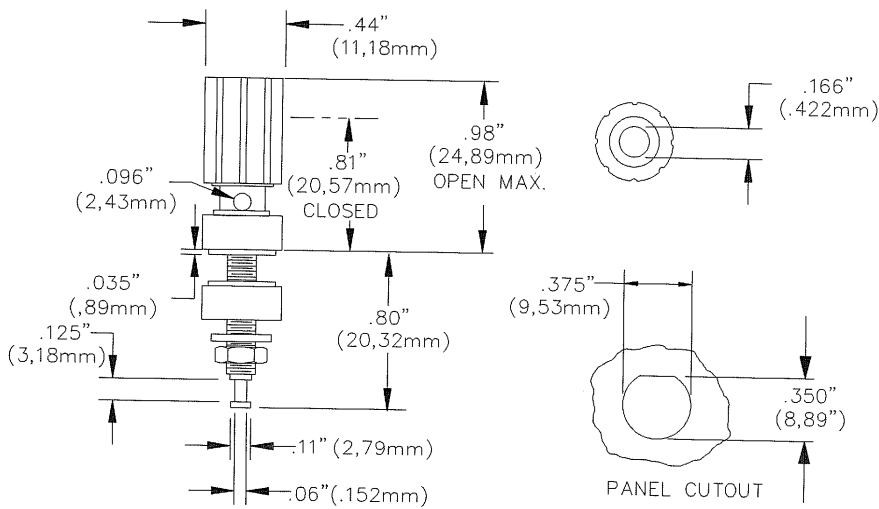

[sales@integrated-circuit.com](mailto:sales@integrated-circuit.com)

**MODEL: BU-P3750**

**Standard Binding Post**

Mounts in Panels between .070" and .250" (1.77-6.35) Thick  
 Accepts Standard 4mm Banana plugs or bare wire or spade lugs

**MATERIALS:**

Body – Gold Plated Brass

Insulator – Polycarbonate

**RATING:**

Current: 15 Amps

Voltage: Hands free testing to 2500VRMS Max.

Temperature: -50°C to 115°C