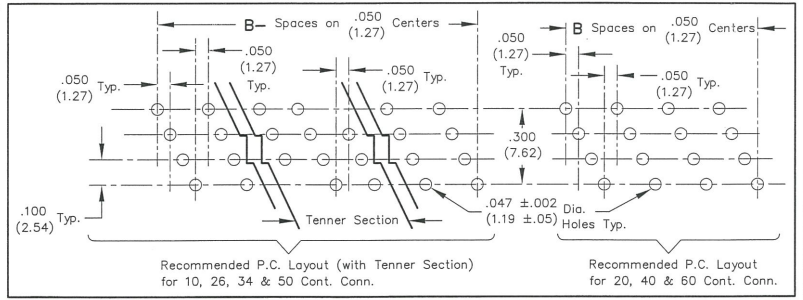

sales@integrated-circuit.com

CUSTOMER DRAWING

B-FORMAT: 2002 REVISIONS 0 RELEASED: 2-07-2007 DATE: 2/7/07 BY: FEB 0 10 18	ATTENTION THIS DRAWING AND ITS ATTACHMENTS, IF ANY, ARE PROPRIETARY TO CW INDUSTRIES AND DESCRIBE DESIGNS THAT ARE CONFIDENTIAL AND MUST NOT BE DISCLOSED UNLESS AUTHORIZED, IN WRITING, BY AN OFFICER OF CW INDUSTRIES.	CW INDUSTRIES Southampton, Pa. 18966 TOLERANCES UNLESS OTHERWISE SPECIFIED 2 Place Decimal ±.010 METRIC 3 Place Decimal ±.005 1 Place Dec. ±.25mm Angles ±1° 2 Place Dec. ±.13mm Made for: CW IND. Drawn by: DGW 2-07-2007 Checked by: AGuid 2-7-07 Approval: C. Hume 2/7/07
P.C.B. CONNECTOR .145 SOLDER POSTS S/R & COVER LIPS		Division: SWITCH Dwg. No. CWR-140-XX-0003