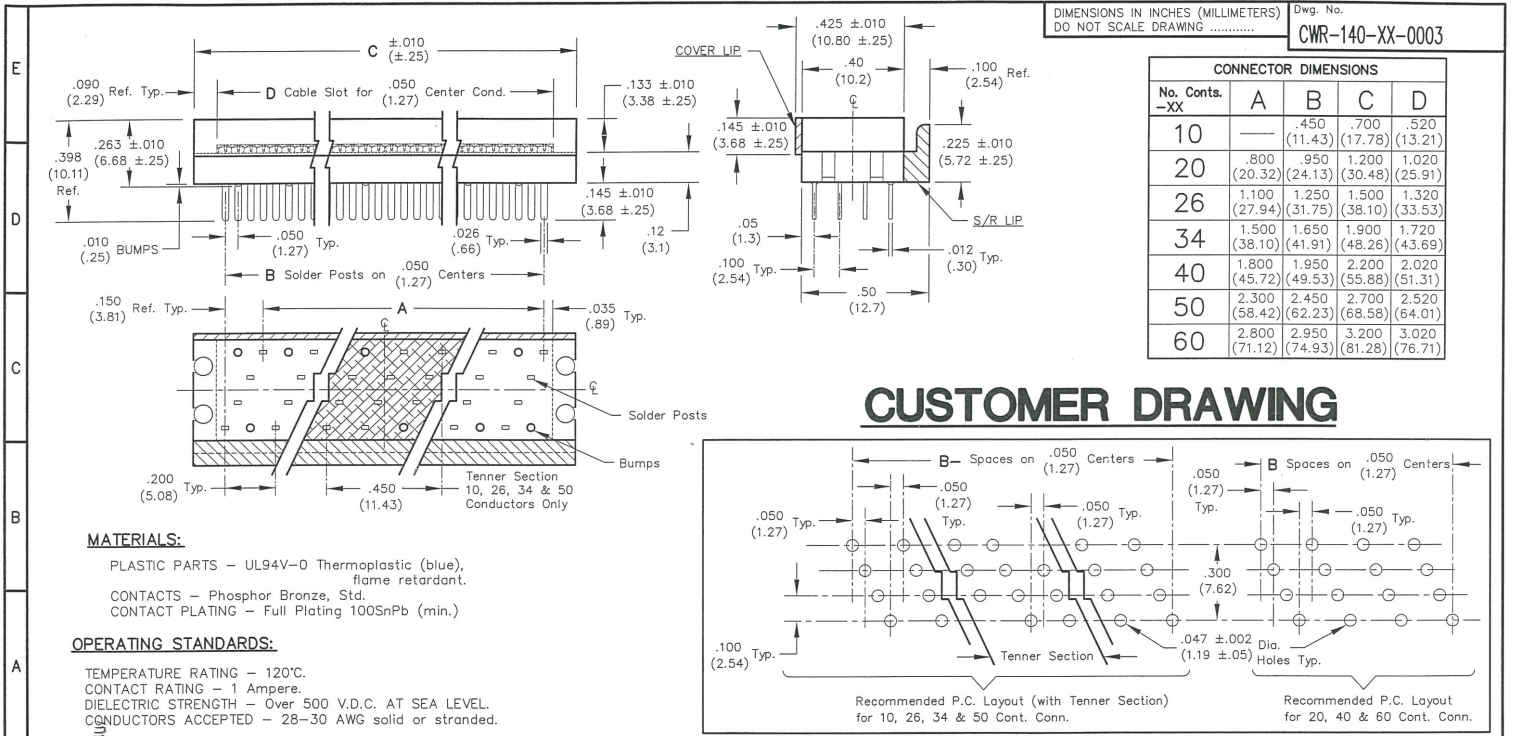

sales@integrated-circuit.com

CUSTOMER DRAWING

B-FORMAT: 2002 REVISIONS 0 RELEASED: 2-07-2007 DATE: 2/7/07 BY: FEB 0 10 18	ATTENTION THIS DRAWING AND ITS ATTACHMENTS, IF ANY, ARE PROPRIETARY TO CW INDUSTRIES AND DESCRIBE DESIGNS THAT ARE CONFIDENTIAL AND MUST NOT BE DISCLOSED UNLESS AUTHORIZED, IN WRITING, BY AN OFFICER OF CW INDUSTRIES.	CW INDUSTRIES Southampton, Pa. 18966 TOLERANCES UNLESS OTHERWISE SPECIFIED 2 Place Decimal ±.010 METRIC 3 Place Decimal ±.005 1 Place Dec. ±.25mm Angles ±1° 2 Place Dec. ±.13mm Made for: CW IND. Drawn by: DGW 2-07-2007 Checked by: AGuid 2-7-07 Approval: C. Hume 2/7/07
P.C.B. CONNECTOR .145 SOLDER POSTS S/R & COVER LIPS		Division: SWITCH Dwg. No. CWR-140-XX-0003