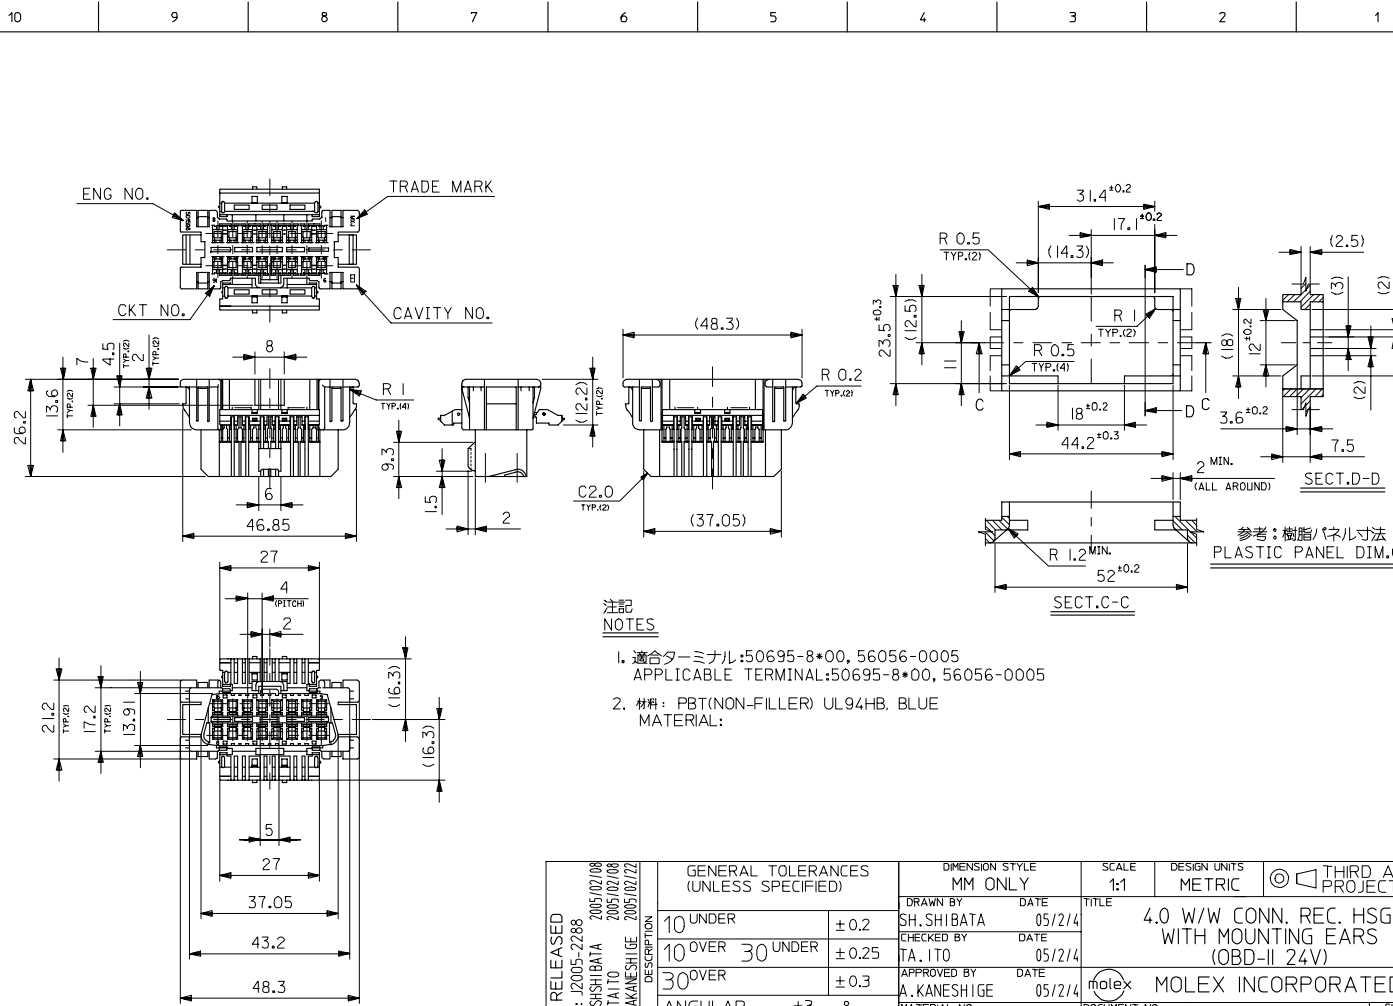

[sales@integrated-circuit.com](mailto:sales@integrated-circuit.com)

**注記  
NOTES**

1. 適合ターミナル:50695-8\*00, 56056-0005  
APPLICABLE TERMINAL:50695-8\*00, 56056-0005
2. 材料: PBT(NON-FILLER) UL94HB, BLUE  
MATERIAL:

RELEASED	EC NO: J2005-2288	GENERAL TOLERANCES (UNLESS SPECIFIED)		DIMENSION STYLE	SCALE	DESIGN UNITS	THIRD ANGLE PROJECTION
	DRWN:SHIBATA 2005/02/08	10 UNDER	± 0.2	MM ONLY	1:1	METRIC	
	CHKD:TAITO 2005/02/08	10 OVER 30 UNDER	± 0.25				MOLEX INCORPORATED
	APPR:KANESHIGE 2005/02/22	30 OVER	± 0.3				
DESCRIPTION	DRAFT WHERE APPLICABLE MUST REMAIN WITHIN DIMENSIONS		APPROVED BY	DATE	DOCUMENT NO.		SHEET NO.
REV			A. KANESHIGE	05/21/14	SD-501598-001		1 OF 1
			MATERIAL NO.		THIS DRAWING CONTAINS INFORMATION THAT IS PROPRIETARY TO MOLEX INCORPORATED AND SHOULD NOT BE USED WITHOUT WRITTEN PERMISSION		
			501598-1604				