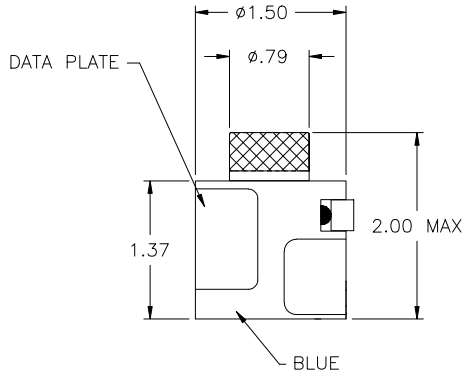

MS3343 (A AND B) MS90460 (A AND B) MS90461 (A AND B)	POSITIONER AND MATING END COLOR	26	24	22	20	18	16	14	12	WIRE SIZE
-20-20	RED	1	2	3	4					
-16-16	BLUE				4	5	6			
-12-12	YELLOW						7	8		

DATA PLATE

**UNCONTROLLED DOCUMENT
WILL NOT BE UPDATED**

TYPICAL CONSTRUCTION
DIAMETERS ARE MEASURED FROM TOP OF
POSITIONER INSERTS

A	NEW RELEASE.	DYO	12-14-09	MMK	<small>THESE DRAWINGS, SPECIFICATIONS, OR OTHER DATA ARE AND REMAIN THE PROPERTY OF ASTRO TOOL CORP. AND MUST BE RETURNED UPON REQUEST. THEY CONTAIN INFORMATION OWNED AND/OR DEVELOPED BY ASTRO AT ITS OWN PRIVATE EXPENSE AND MAY NOT BE USED, DUPLICATED OR DISCLOSED TO OTHERS, IN WHOLE OR IN PART FOR DESIGN, MANUFACTURE OR PROCUREMENT WITHOUT THE WRITTEN PERMISSION OF ASTRO TOOL CORP. EACH AND EVERY TIME.</small>	SCALE:	N.T.S.	<small>UNLESS OTHERWISE SPECIFIED: DECIMALS: .XXX ± .005 .XX ± .010 .X ± .030 ANGLES: ± 1°</small>	 21615 S.W. TUALATIN VALLEY HWY., BEAVERTON OR 97016	CAGE 5816L
						DWN BY:	DYO			DATE: