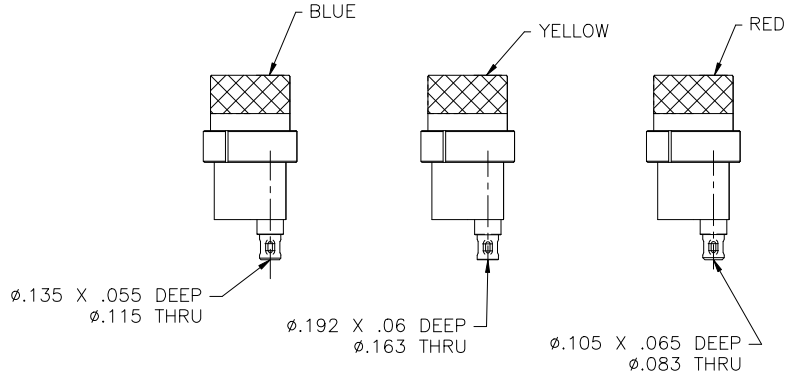

MS3343 (A AND B) MS90460 (A AND B) MS90461 (A AND B)	POSITIONER AND MATING END COLOR	26	24	22	20	18	16	14	12	WIRE SIZE
-20-20	RED	1	2	3	4					
-16-16	BLUE				4	5	6			
-12-12	YELLOW						7	8		

DATA PLATE

**UNCONTROLLED DOCUMENT
WILL NOT BE UPDATED**

TYPICAL CONSTRUCTION
DIAMETERS ARE MEASURED FROM TOP OF
POSITIONER INSERTS

A	NEW RELEASE.	DYO	12-14-09	MMK	<small>THESE DRAWINGS, SPECIFICATIONS, OR OTHER DATA ARE AND REMAIN THE PROPERTY OF ASTRO TOOL CORP. AND MUST BE RETURNED UPON REQUEST. THEY CONTAIN INFORMATION OWNED AND/OR DEVELOPED BY ASTRO AT ITS OWN PRIVATE EXPENSE AND MAY NOT BE USED, DUPLICATED OR DISCLOSED TO OTHERS, IN WHOLE OR IN PART FOR DESIGN, MANUFACTURE OR PROCUREMENT WITHOUT THE WRITTEN PERMISSION OF ASTRO TOOL CORP. EACH AND EVERY TIME.</small>	SCALE:	N.T.S.	<small>UNLESS OTHERWISE SPECIFIED: DECIMALS: .XXX ± .005 .XX ± .010 .X ± .030 ANGLES: ± 1°</small>	 21615 S.W. TUALATIN VALLEY HWY., BEAVERTON OR 97016	CAGE 5816L
						DWN BY:	DYO			DATE: