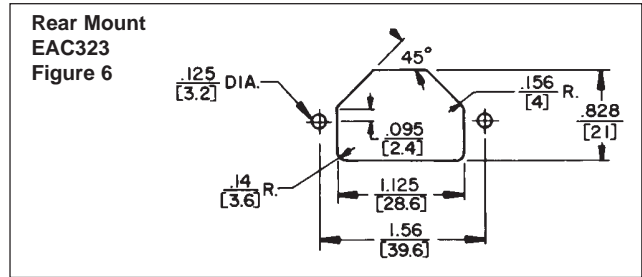

sales@integrated-circuit.com

EAC RECEPTACLES

SERIES EAC

Note: Unless otherwise specified, all dimension tolerances are ± .01 inch (+0.25 mm)

DIMENSIONS ARE FOR REFERENCE ONLY $\frac{\text{Inch}}{\text{(mm)}}$