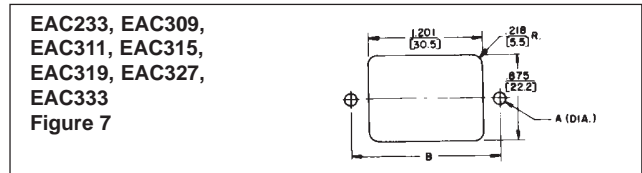

sales@integrated-circuit.com

EAC RECEPTACLES

SERIES EAC

Note: Unless otherwise specified, all dimension tolerances are ± .01 inch (+0.25 mm)

DIMENSIONS ARE FOR REFERENCE ONLY $\frac{\text{Inch}}{\text{(mm)}}$