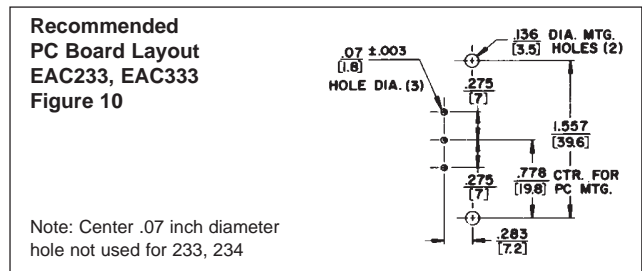

sales@integrated-circuit.com

EAC RECEPTACLES

SERIES EAC

Note: Unless otherwise specified, all dimension tolerances are ± .01 inch (+0.25 mm)

DIMENSIONS ARE FOR REFERENCE ONLY $\frac{\text{Inch}}{\text{(mm)}}$