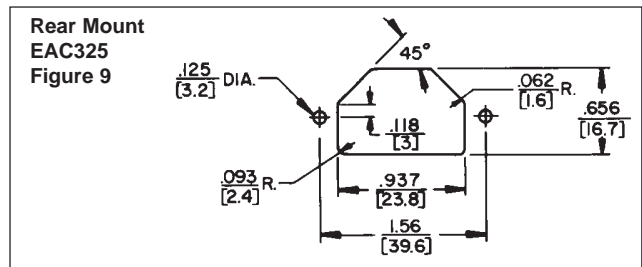

sales@integrated-circuit.com

EAC RECEPTACLES

SERIES EAC

Note: Unless otherwise specified, all dimension tolerances are ± .01 inch (+0.25 mm)

DIMENSIONS ARE FOR REFERENCE ONLY $\frac{\text{Inch}}{\text{(mm)}}$