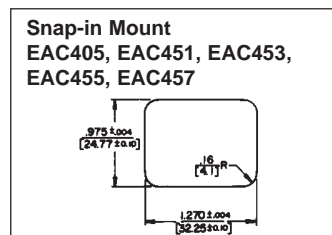

sales@integrated-circuit.com

EAC RECEPTACLES

SERIES EAC

Note: Unless otherwise specified, all dimension tolerances are ± .01 inch (+0.25 mm)

DIMENSIONS ARE FOR REFERENCE ONLY $\frac{\text{Inch}}{\text{(mm)}}$