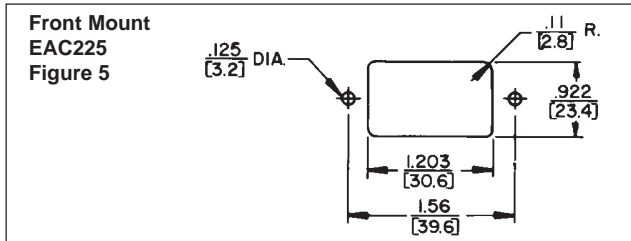

sales@integrated-circuit.com

EAC RECEPTACLES

SERIES EAC

Note: Unless otherwise specified, all dimension tolerances are ± .01 inch (+0.25 mm)

DIMENSIONS ARE FOR REFERENCE ONLY $\frac{\text{Inch}}{\text{(mm)}}$