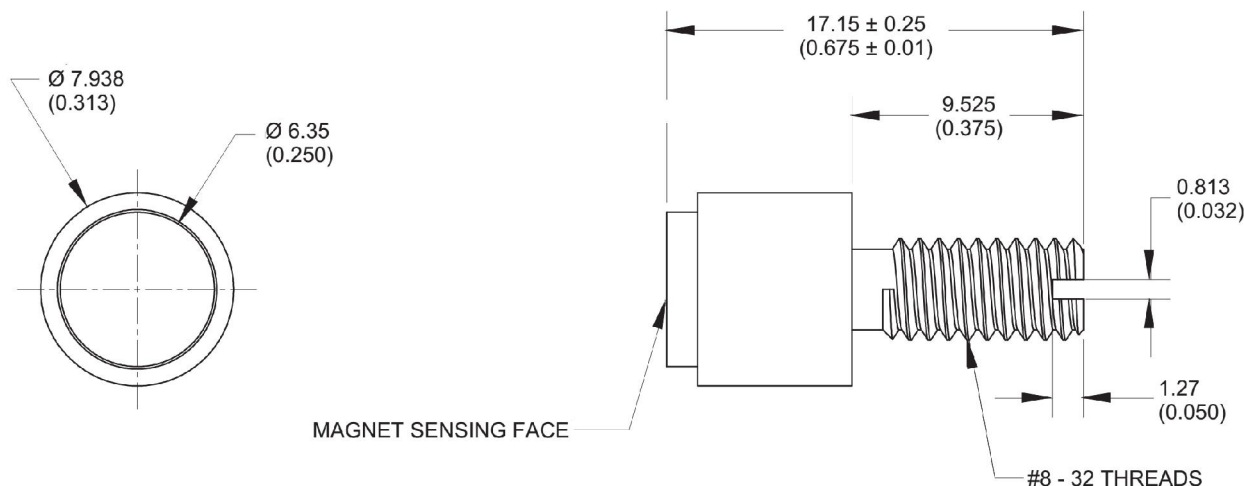

sales@integrated-circuit.com

Actuator Magnets

AS1010 Magnets

Actuator Magnet in Threaded Aluminum Housing

Features

- Rugged aluminum housing
- Adjustable threaded mounting stud
- RoHS compliant
- Typical air gap of 1.5 mm

Dimensions mm (inches)

PLEASE NOTE
 CHERRY
 will become
 ZF in 2017.