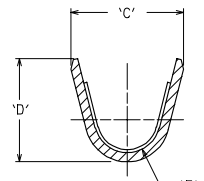

sales@integrated-circuit.com

EDP NO.	ENG NO.	FORM	'A'	'B'	'C'	'D'	'E'	'F'
02-08-1201	8980-3C	CHAIN.14-20 AWG WIRE	(4.44)	(3.39)	(3.02)	(3.61)	(1.23)	(0.61)
02-08-1202	8980-3L	LOOSE.14-20 AWG WIRE	.175	.133	.119	.142	.048	.024

NOTES:
 1. FINISH: (.00089)/.00035 MIN. TIN OVER
 (.00051)/.00020 MIN COPPER (COPPER PLATE REFLOWED)
 2. MATERIAL: (.025)/.010 THK PHOS
 BRONZE, ALLOY CA 51000.

SECTION A-A

SECTION B-B

OBS060702 EC NO: S2007-0797 DRAWN BY: BRUNGENRELY CHKD BY: CHKDSKANG APPR: HLONG 2007/03/20 2007/04/03 2007/04/03	QUALITY SYMBOLS	GENERAL TOLERANCES (UNLESS SPECIFIED) <table border="1"> <thead> <tr> <th></th> <th>mm</th> <th>INCH</th> </tr> </thead> <tbody> <tr> <td>4 PLACES</td> <td>± .10</td> <td>± .004</td> </tr> <tr> <td>3 PLACES</td> <td>± .15</td> <td>± .006</td> </tr> <tr> <td>2 PLACES</td> <td>± .25</td> <td>± .010</td> </tr> <tr> <td>1 PLACE</td> <td>± .50</td> <td>± .020</td> </tr> </tbody> </table> ANGULAR ± 1°		mm	INCH	4 PLACES	± .10	± .004	3 PLACES	± .15	± .006	2 PLACES	± .25	± .010	1 PLACE	± .50	± .020	DIMENSION STYLE: MM/IN SCALE: NTS DESIGN UNITS: METRIC THIRD ANGLE PROJECTION
			mm	INCH														
	4 PLACES		± .10	± .004														
	3 PLACES		± .15	± .006														
2 PLACES	± .25	± .010																
1 PLACE	± .50	± .020																
▽=0 ▽=0	DRAWN BY: TAY DATE: 1987/12/15 CHECKED BY: AT DATE: 1987/12/15 APPROVED BY: AB DATE: 1987/12/15	TITLE: TERMINAL SOCKET DIA. (2.096)/.0825	MOLEX INCORPORATED															
DRAFT WHERE APPLICABLE MUST REMAIN WITHIN DIMENSIONS	MATERIAL NO.: SEE TABLE DOCUMENT NO.: SD-8980-3*	SHEET NO.: 1 OF 1	SIZE: A3 THIS DRAWING CONTAINS INFORMATION THAT IS PROPRIETARY TO MOLEX INCORPORATED AND SHOULD NOT BE USED WITHOUT WRITTEN PERMISSION															