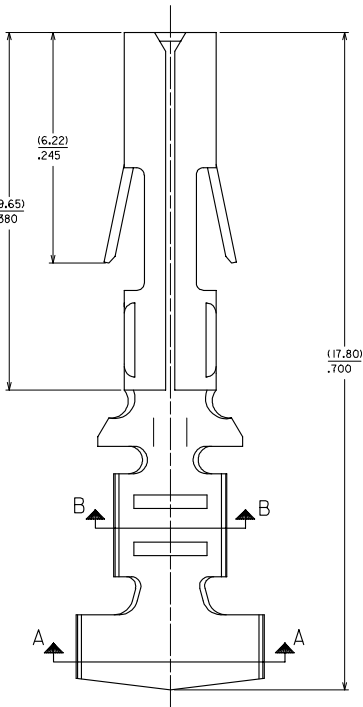

sales@integrated-circuit.com

EDP NO.	ENG NO.	FORM	'A'	'B'	'C'	'D'	'E'	'F'
02-08-1201	8980-3C	CHAIN.14-20 AWG WIRE	(4.44)	(3.39)	(3.02)	(3.61)	(1.23)	(0.61)
02-08-1202	8980-3L	LOOSE.14-20 AWG WIRE	.175	.133	.119	.142	.048	.024

NOTES:
 1. FINISH: (.00089)/.00035 MIN. TIN OVER
 (.00051)/.00020 MIN COPPER (COPPER PLATE REFLOWED)
 2. MATERIAL: (.025)/.010 THK PHOS
 BRONZE, ALLOY CA 51000.

SECTION A-A

SECTION B-B

OBS060702 EC NO: S2007-0797 DRAWN BY: BRUNGENRELY CHKD BY: CHKDSKANG APPR: HLONG 2007/03/20 2007/04/03 2007/04/03	QUALITY SYMBOLS	GENERAL TOLERANCES (UNLESS SPECIFIED) <table border="1"> <thead> <tr> <th></th> <th>mm</th> <th>INCH</th> </tr> </thead> <tbody> <tr> <td>4 PLACES</td> <td>± .10</td> <td>± .004</td> </tr> <tr> <td>3 PLACES</td> <td>± .15</td> <td>± .006</td> </tr> <tr> <td>2 PLACES</td> <td>± .25</td> <td>± .010</td> </tr> <tr> <td>1 PLACE</td> <td>± .50</td> <td>± .020</td> </tr> </tbody> </table> ANGULAR ± 1°		mm	INCH	4 PLACES	± .10	± .004	3 PLACES	± .15	± .006	2 PLACES	± .25	± .010	1 PLACE	± .50	± .020	DIMENSION STYLE: MM/IN SCALE: NTS DESIGN UNITS: METRIC THIRD ANGLE PROJECTION
			mm	INCH														
	4 PLACES		± .10	± .004														
	3 PLACES		± .15	± .006														
2 PLACES	± .25	± .010																
1 PLACE	± .50	± .020																
▽=0 ▽=0	DRAWN BY: TAY DATE: 1987/12/15 CHECKED BY: AT DATE: 1987/12/15 APPROVED BY: AB DATE: 1987/12/15	TITLE: TERMINAL SOCKET DIA. (2.096)/.0825	MOLEX INCORPORATED															
DRAFT WHERE APPLICABLE MUST REMAIN WITHIN DIMENSIONS	MATERIAL NO.: SEE TABLE DOCUMENT NO.: SD-8980-3*	SHEET NO.: 1 OF 1	SIZE: A3 THIS DRAWING CONTAINS INFORMATION THAT IS PROPRIETARY TO MOLEX INCORPORATED AND SHOULD NOT BE USED WITHOUT WRITTEN PERMISSION															