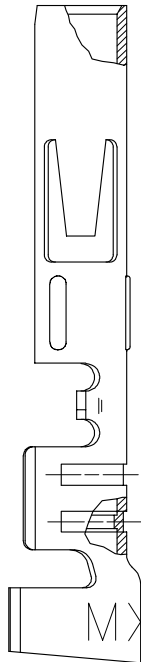

Excellent Integrated System Limited

Stocking Distributor

Click to view price, real time Inventory, Delivery & Lifecycle Information:

[Molex Connector Corporation](#)
[02-08-1202](#)

For any questions, you can email us directly:

sales@integrated-circuit.com

EDP NO.	ENG NO.	FORM	'A'	'B'	'C'	'D'	'E'	'F'
02-08-1201	8980-3C	CHAIN.14-20 AWG WIRE	(4.44)	(3.39)	(3.02)	(3.61)	(1.23)	(0.61)
02-08-1202	8980-3L	LOOSE.14-20 AWG WIRE	.175	.133	.119	.142	.048	.024

NOTES:
 1. FINISH: (.00089)/.00035 MIN. TIN OVER
 (.00051)/.00020 MIN COPPER (COPPER PLATE REFLOWED)
 2. MATERIAL: (.025)/.010 THK PHOS
 BRONZE, ALLOY CA 51000.

SECTION A-A

SECTION B-B

OBS060702 EC NO: S2007-0797 DRAWN BY: BRUNGENRELY CHKD BY: CHKDSKANG APPR: HLONG 2007/03/20 2007/04/03 2007/04/03	QUALITY SYMBOLS	GENERAL TOLERANCES (UNLESS SPECIFIED) <table border="1"> <thead> <tr> <th></th> <th>mm</th> <th>INCH</th> </tr> </thead> <tbody> <tr> <td>4 PLACES</td> <td>± .10</td> <td>± .004</td> </tr> <tr> <td>3 PLACES</td> <td>± .15</td> <td>± .006</td> </tr> <tr> <td>2 PLACES</td> <td>± .25</td> <td>± .010</td> </tr> <tr> <td>1 PLACE</td> <td>± .50</td> <td>± .020</td> </tr> </tbody> </table> ANGULAR ± 1°		mm	INCH	4 PLACES	± .10	± .004	3 PLACES	± .15	± .006	2 PLACES	± .25	± .010	1 PLACE	± .50	± .020	DIMENSION STYLE: MM/IN SCALE: NTS DESIGN UNITS: METRIC THIRD ANGLE PROJECTION
			mm	INCH														
	4 PLACES		± .10	± .004														
	3 PLACES		± .15	± .006														
2 PLACES	± .25	± .010																
1 PLACE	± .50	± .020																
▽=0 ▽=0	DRAWN BY: TAY DATE: 1987/12/15 CHECKED BY: AT DATE: 1987/12/15 APPROVED BY: AB DATE: 1987/12/15	TITLE: TERMINAL SOCKET DIA. (2.096)/.0825	MOLEX INCORPORATED															
DRAFT WHERE APPLICABLE MUST REMAIN WITHIN DIMENSIONS	MATERIAL NO.: SEE TABLE DOCUMENT NO.: SD-8980-3*	SHEET NO.: 1 OF 1	SIZE: A3 THIS DRAWING CONTAINS INFORMATION THAT IS PROPRIETARY TO MOLEX INCORPORATED AND SHOULD NOT BE USED WITHOUT WRITTEN PERMISSION															