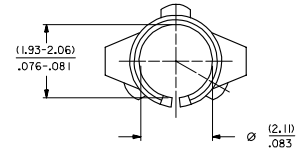

sales@integrated-circuit.com

EDP NO.	ENG NO.	FORM	'A'	'B'	'C'	'D'	'E'	'F'
02-08-1201	8980-3C	CHAIN.14-20 AWG WIRE	(4.44)	(3.39)	(3.02)	(3.61)	(1.23)	(0.61)
02-08-1202	8980-3L	LOOSE.14-20 AWG WIRE	.175	.133	.119	.142	.048	.024

NOTES:
 1. FINISH: (.00089)/.00035 MIN. TIN OVER
 (.00051)/.00020 MIN COPPER (COPPER PLATE REFLOWED)
 2. MATERIAL: (.025)/.010 THK PHOS
 BRONZE, ALLOY CA 51000.

SECTION A-A

SECTION B-B

OBS060702 EC NO: S2007-0797 DRAWN BY: BRUNGENRELY CHKD BY: CHKDSKANG APPR: HLONG 2007/03/20 2007/04/03 2007/04/03	QUALITY SYMBOLS	GENERAL TOLERANCES (UNLESS SPECIFIED) <table border="1"> <thead> <tr> <th></th> <th>mm</th> <th>INCH</th> </tr> </thead> <tbody> <tr> <td>4 PLACES</td> <td>± .10</td> <td>± .004</td> </tr> <tr> <td>3 PLACES</td> <td>± .15</td> <td>± .006</td> </tr> <tr> <td>2 PLACES</td> <td>± .25</td> <td>± .010</td> </tr> <tr> <td>1 PLACE</td> <td>± .50</td> <td>± .020</td> </tr> </tbody> </table> ANGULAR ± 1°		mm	INCH	4 PLACES	± .10	± .004	3 PLACES	± .15	± .006	2 PLACES	± .25	± .010	1 PLACE	± .50	± .020	DIMENSION STYLE: MM/IN SCALE: NTS DESIGN UNITS: METRIC THIRD ANGLE PROJECTION
			mm	INCH														
	4 PLACES		± .10	± .004														
	3 PLACES		± .15	± .006														
2 PLACES	± .25	± .010																
1 PLACE	± .50	± .020																
▽=0 ▽=0	DRAWN BY: TAY DATE: 1987/12/15 CHECKED BY: AT DATE: 1987/12/15 APPROVED BY: AB DATE: 1987/12/15	TITLE: TERMINAL SOCKET DIA. (2.096)/.0825	MOLEX INCORPORATED															
DRAFT WHERE APPLICABLE MUST REMAIN WITHIN DIMENSIONS	MATERIAL NO.: SEE TABLE DOCUMENT NO.: SD-8980-3*	SHEET NO.: 1 OF 1	SIZE: A3 THIS DRAWING CONTAINS INFORMATION THAT IS PROPRIETARY TO MOLEX INCORPORATED AND SHOULD NOT BE USED WITHOUT WRITTEN PERMISSION															