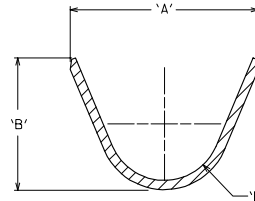

sales@integrated-circuit.com

EDP NO.	ENG NO.	FORM	'A'	'B'	'C'	'D'	'E'	'F'
02-08-1201	8980-3C	CHAIN.14-20 AWG WIRE	(4.44)	(3.39)	(3.02)	(3.61)	(1.23)	(0.61)
02-08-1202	8980-3L	LOOSE.14-20 AWG WIRE	.175	.133	.119	.142	.048	.024

NOTES:
 1. FINISH: (.00089)/.00035 MIN. TIN OVER
 (.00051)/.00020 MIN COPPER (COPPER PLATE REFLOWED)
 2. MATERIAL: (.025)/.010 THK PHOS
 BRONZE, ALLOY CA 51000.

SECTION A-A

SECTION B-B

OBS060702 EC NO: S2007-0797 DRAWN BY: BRUNGENRELY CHKD BY: CHKDSKANG APPR: HLONG 2007/03/20 2007/04/03 2007/04/03	QUALITY SYMBOLS	GENERAL TOLERANCES (UNLESS SPECIFIED) <table border="1"> <thead> <tr> <th></th> <th>mm</th> <th>INCH</th> </tr> </thead> <tbody> <tr> <td>4 PLACES</td> <td>± .10</td> <td>± .004</td> </tr> <tr> <td>3 PLACES</td> <td>± .15</td> <td>± .006</td> </tr> <tr> <td>2 PLACES</td> <td>± .25</td> <td>± .010</td> </tr> <tr> <td>1 PLACE</td> <td>± .50</td> <td>± .020</td> </tr> </tbody> </table> ANGULAR ± 1°		mm	INCH	4 PLACES	± .10	± .004	3 PLACES	± .15	± .006	2 PLACES	± .25	± .010	1 PLACE	± .50	± .020	DIMENSION STYLE: MM/IN SCALE: NTS DESIGN UNITS: METRIC THIRD ANGLE PROJECTION
			mm	INCH														
	4 PLACES		± .10	± .004														
	3 PLACES		± .15	± .006														
2 PLACES	± .25	± .010																
1 PLACE	± .50	± .020																
▽=0 ▽=0	DRAWN BY: TAY DATE: 1987/12/15 CHECKED BY: AT DATE: 1987/12/15 APPROVED BY: AB DATE: 1987/12/15	TITLE: TERMINAL SOCKET DIA. (2.096)/.0825	MOLEX INCORPORATED															
DRAFT WHERE APPLICABLE MUST REMAIN WITHIN DIMENSIONS	MATERIAL NO.: SEE TABLE DOCUMENT NO.: SD-8980-3*	SHEET NO.: 1 OF 1	SIZE: A3 THIS DRAWING CONTAINS INFORMATION THAT IS PROPRIETARY TO MOLEX INCORPORATED AND SHOULD NOT BE USED WITHOUT WRITTEN PERMISSION															