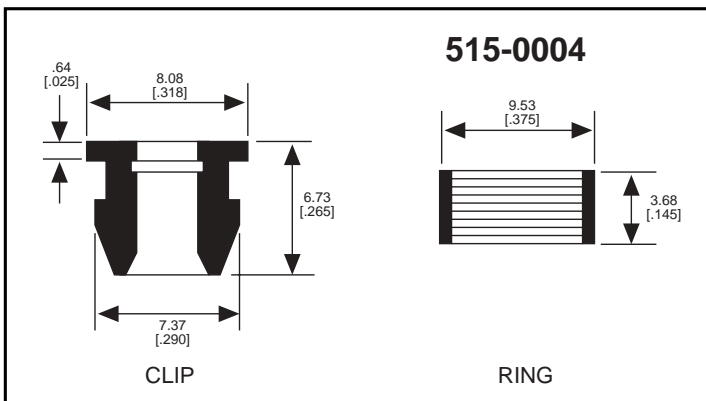

[sales@integrated-circuit.com](mailto:sales@integrated-circuit.com)

**5mm LED  
Snap-In Mounting Clips**

**515-000x**

**Mounting Instructions**

1. Snap Mounting Clip into front of Panel.
2. Insert LED Lamp into Mounting Clip from rear of Panel.
3. Snap Retaining Ring over Mounting Clip from rear.

**Recommended Mounting Hole: 6.73 [.265]**

**Maximum Panel Thickness: 2.78 [.110]**

515-0004 Snap-In Mounting Clips for use with the following LEDs:

- |          |                       |
|----------|-----------------------|
| 521-9183 | 521-9321              |
| 521-9246 | 521-9327              |
| 521-9247 | 521-9450              |
| 521-9248 | 521-9460 <b>← NEW</b> |
| 521-9249 | 521-9464              |
| 521-9250 | 521-9465              |
| 521-9251 | 521-9466              |
| 521-9284 | 521-9704              |
| 521-9320 |                       |