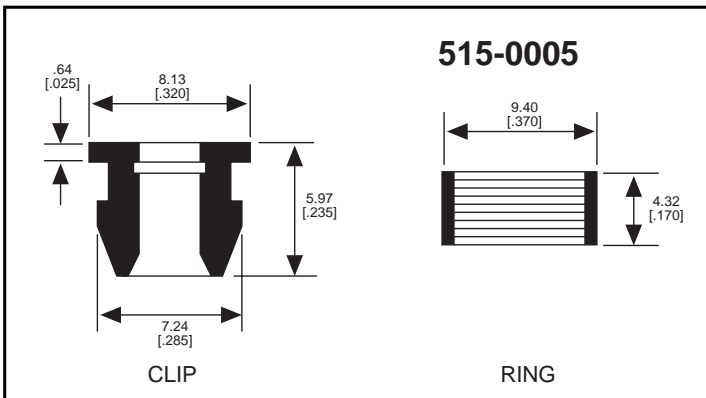

[sales@integrated-circuit.com](mailto:sales@integrated-circuit.com)

**5mm LED  
Snap-In Mounting Clips**

**515-000x**

**Mounting Instructions**

1. Snap Mounting Clip into front of Panel.
2. Insert LED Lamp into Mounting Clip from rear of Panel.
3. Snap Retaining Ring over Mounting Clip from rear.

**Recommended Mounting Hole: 6.73 [.265]**

**Maximum Panel Thickness: 2.78 [.110]**

515-0004 Snap-In Mounting Clips for use with the following LEDs:

- |          |                       |
|----------|-----------------------|
| 521-9183 | 521-9321              |
| 521-9246 | 521-9327              |
| 521-9247 | 521-9450              |
| 521-9248 | 521-9460 <b>← NEW</b> |
| 521-9249 | 521-9464              |
| 521-9250 | 521-9465              |
| 521-9251 | 521-9466              |
| 521-9284 | 521-9704              |
| 521-9320 |                       |