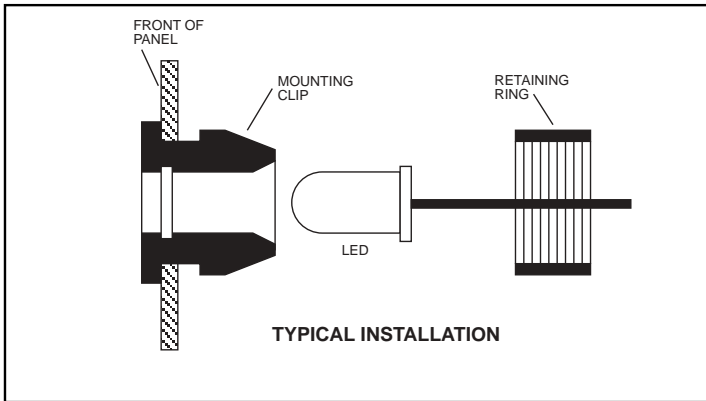

[sales@integrated-circuit.com](mailto:sales@integrated-circuit.com)

**5mm LED  
Snap-In Mounting Clips**

**515-000x**

**Mounting Instructions**

1. Snap Mounting Clip into front of Panel.
2. Insert LED Lamp into Mounting Clip from rear of Panel.
3. Snap Retaining Ring over Mounting Clip from rear.

**Recommended Mounting Hole: 6.73 [.265]**

**Maximum Panel Thickness: 2.78 [.110]**

515-0004 Snap-In Mounting Clips for use with the following LEDs:

- |          |                       |
|----------|-----------------------|
| 521-9183 | 521-9321              |
| 521-9246 | 521-9327              |
| 521-9247 | 521-9450              |
| 521-9248 | 521-9460 <b>← NEW</b> |
| 521-9249 | 521-9464              |
| 521-9250 | 521-9465              |
| 521-9251 | 521-9466              |
| 521-9284 | 521-9704              |
| 521-9320 |                       |