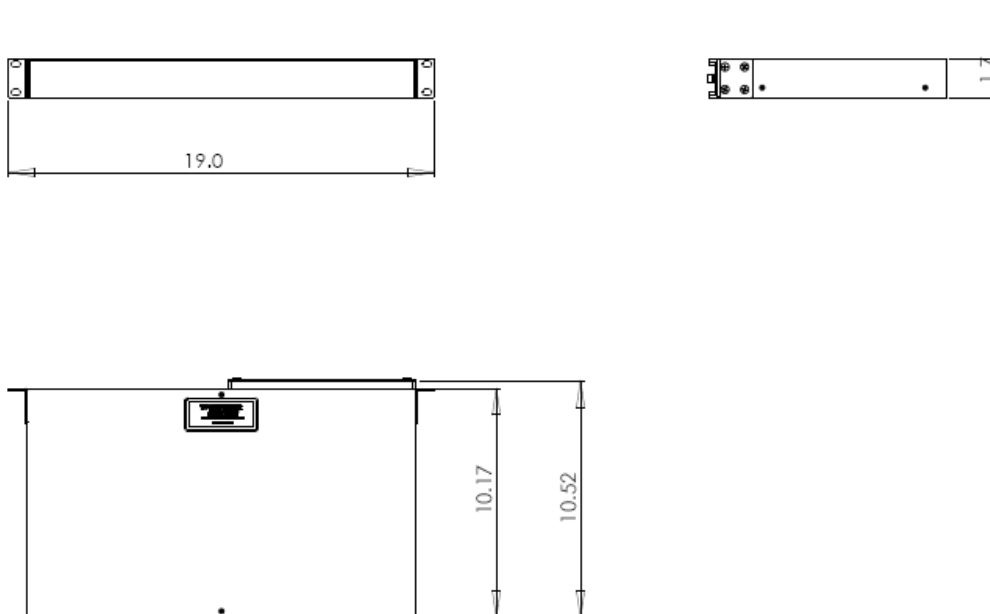

# FINISAR®

**Features:**

- Low-profile modular design
- Standard 1RU 19" rack
- 2 slot for increasing capacity for network
- RoHS compliant

**Dimensions (Unit: inch)**