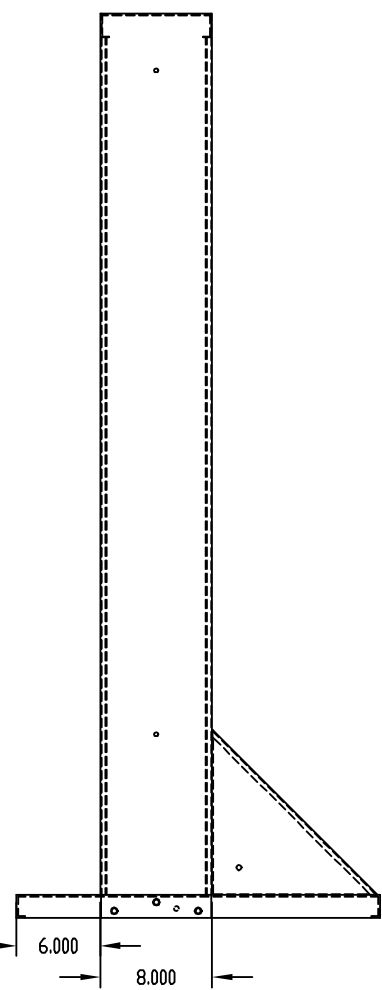

PART NAME	OPEN RELAY RACK	PART No.	RR-1367 TO RR-1369
-----------	-----------------	----------	--------------------

**MATERIAL:**  
 BASE \_\_\_\_\_ 12 GA. STEEL  
 SUPPORT ANGLE & RAIL ASSEMBLY \_\_\_\_\_ 14 GA. STEEL

**FINISH:** METALLIC GRAY OR  
 BLACK TEXTURED

PANEL MOUNTING FLANGES RECESSED 3/8 IN. AND  
 TAPPED #10-32 ON E.I.A. UNIVERSAL SPACING.  
 MOUNTING HOLES PIERCED IN BASE FOR #RC-7758 CASTERS.  
 UNIT SHIPPED UNASSEMBLED.

PART No.	A	B
RR-1367	61.375	64.703
RR-1368	70.125	73.453
RR-1369	77.125	80.453