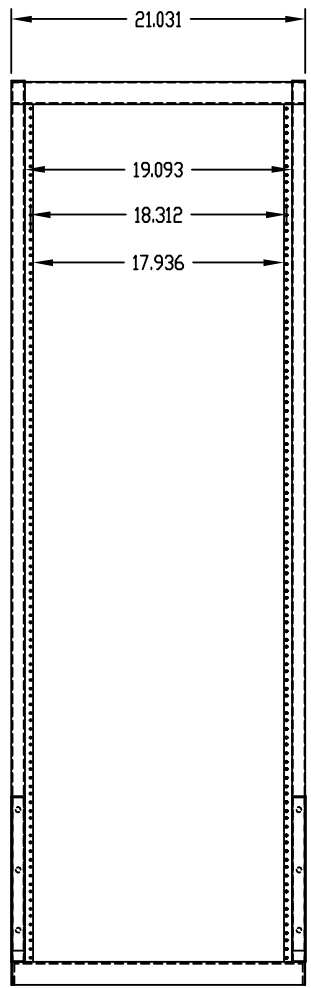

PART NAME	OPEN RELAY RACK	PART No.	RR-1367 TO RR-1369
-----------	-----------------	----------	--------------------

**MATERIAL:**  
 BASE \_\_\_\_\_ 12 GA. STEEL  
 SUPPORT ANGLE & RAIL ASSEMBLY \_\_\_\_\_ 14 GA. STEEL

**FINISH:** METALLIC GRAY OR  
 BLACK TEXTURED

PANEL MOUNTING FLANGES RECESSED 3/8 IN. AND  
 TAPPED #10-32 ON E.I.A. UNIVERSAL SPACING.  
 MOUNTING HOLES PIERCED IN BASE FOR #RC-7758 CASTERS.  
 UNIT SHIPPED UNASSEMBLED.

PART No.	A	B
RR-1367	61.375	64.703
RR-1368	70.125	73.453
RR-1369	77.125	80.453