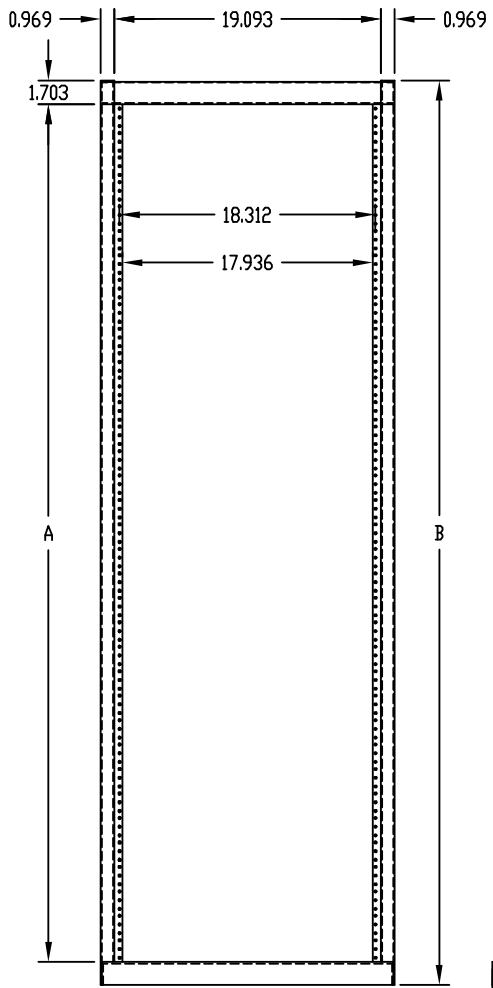

PART NAME	OPEN RELAY RACK	PART No.	RR-1367 TO RR-1369
-----------	-----------------	----------	--------------------

**MATERIAL:**  
 BASE \_\_\_\_\_ 12 GA. STEEL  
 SUPPORT ANGLE & RAIL ASSEMBLY \_\_\_\_\_ 14 GA. STEEL

**FINISH:** METALLIC GRAY OR  
 BLACK TEXTURED

PANEL MOUNTING FLANGES RECESSED 3/8 IN. AND  
 TAPPED #10-32 ON E.I.A. UNIVERSAL SPACING.  
 MOUNTING HOLES PIERCED IN BASE FOR #RC-7758 CASTERS.  
 UNIT SHIPPED UNASSEMBLED.

PART No.	A	B
RR-1367	61.375	64.703
RR-1368	70.125	73.453
RR-1369	77.125	80.453