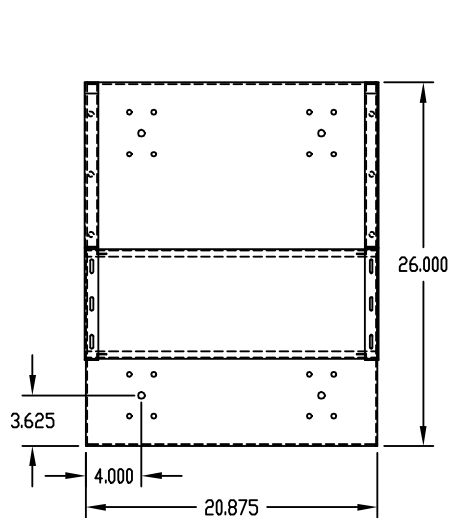

PART NAME	OPEN RELAY RACK	PART No.	RR-1367 TO RR-1369
-----------	-----------------	----------	--------------------

**MATERIAL:**  
 BASE \_\_\_\_\_ 12 GA. STEEL  
 SUPPORT ANGLE & RAIL ASSEMBLY \_\_\_\_\_ 14 GA. STEEL

**FINISH:** METALLIC GRAY OR  
 BLACK TEXTURED

PANEL MOUNTING FLANGES RECESSED 3/8 IN. AND  
 TAPPED #10-32 ON E.I.A. UNIVERSAL SPACING.  
 MOUNTING HOLES PIERCED IN BASE FOR #RC-7758 CASTERS.  
 UNIT SHIPPED UNASSEMBLED.

PART No.	A	B
RR-1367	61.375	64.703
RR-1368	70.125	73.453
RR-1369	77.125	80.453