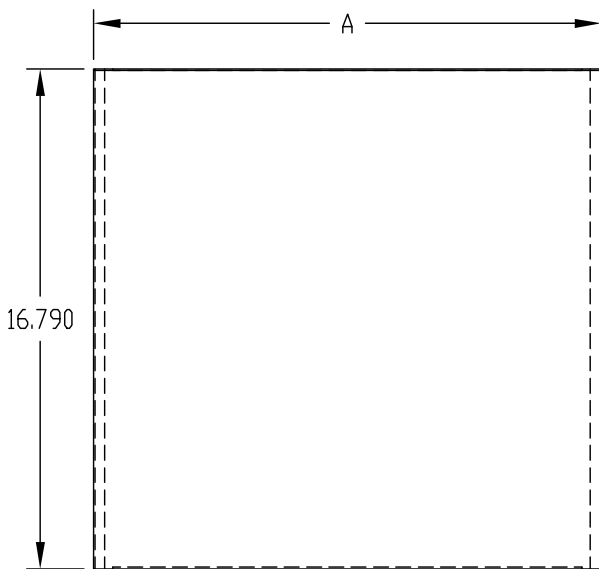

PART No.	DIMENSION A	DIMENSION B
C-14242	4.281	3.500
C-14243	6.031	5.250
C-14244	7.781	7.000
C-14245	9.531	8.750

PART NAME	TOP OR BOTTOM COVER	PART No.	TBC-14252 & TBC-14253 TBC-14262 & TBC-14263

MATERIAL _____ 0.050 THK. ALUMINUM
FINISH _____ NATURAL

SOLID TOP OR BOTTOM COVER
TBC-14252 & TBC-14253