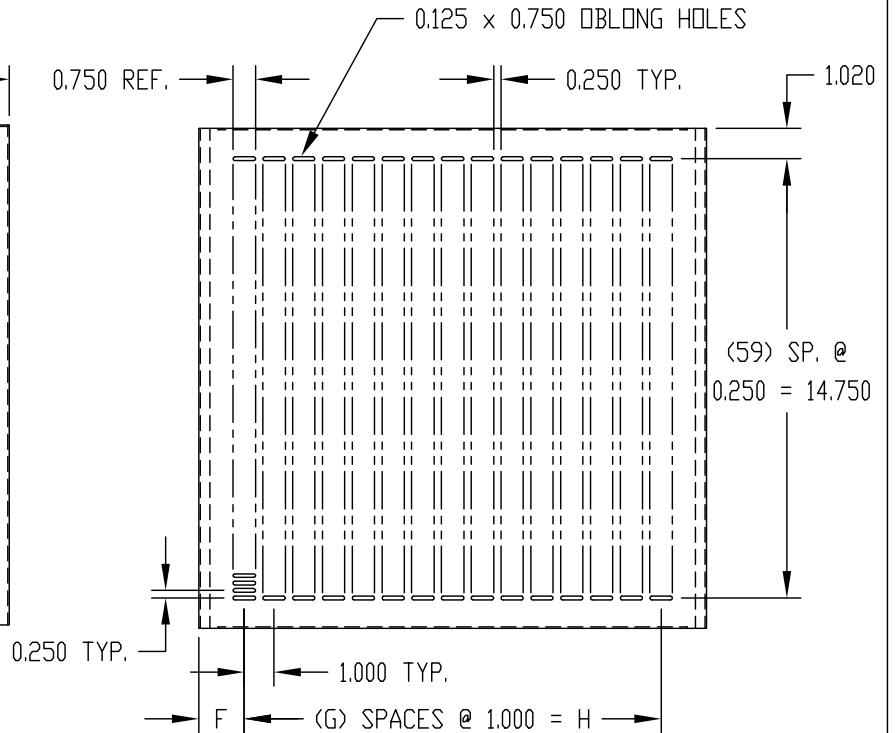

VENTILATED TOP OR BOTTOM COVER
TBC-14262 & TBC-14263

PART No.	DIMENSION A	DIMENSION B
C-14242	4.281	3.500
C-14243	6.031	5.250
C-14244	7.781	7.000
C-14245	9.531	8.750

PART NAME	TOP OR BOTTOM COVER	PART No.	TBC-14252 & TBC-14253 TBC-14262 & TBC-14263

MATERIAL _____ 0.050 THK. ALUMINUM
FINISH _____ NATURAL

SOLID TOP OR BOTTOM COVER
TBC-14252 & TBC-14253